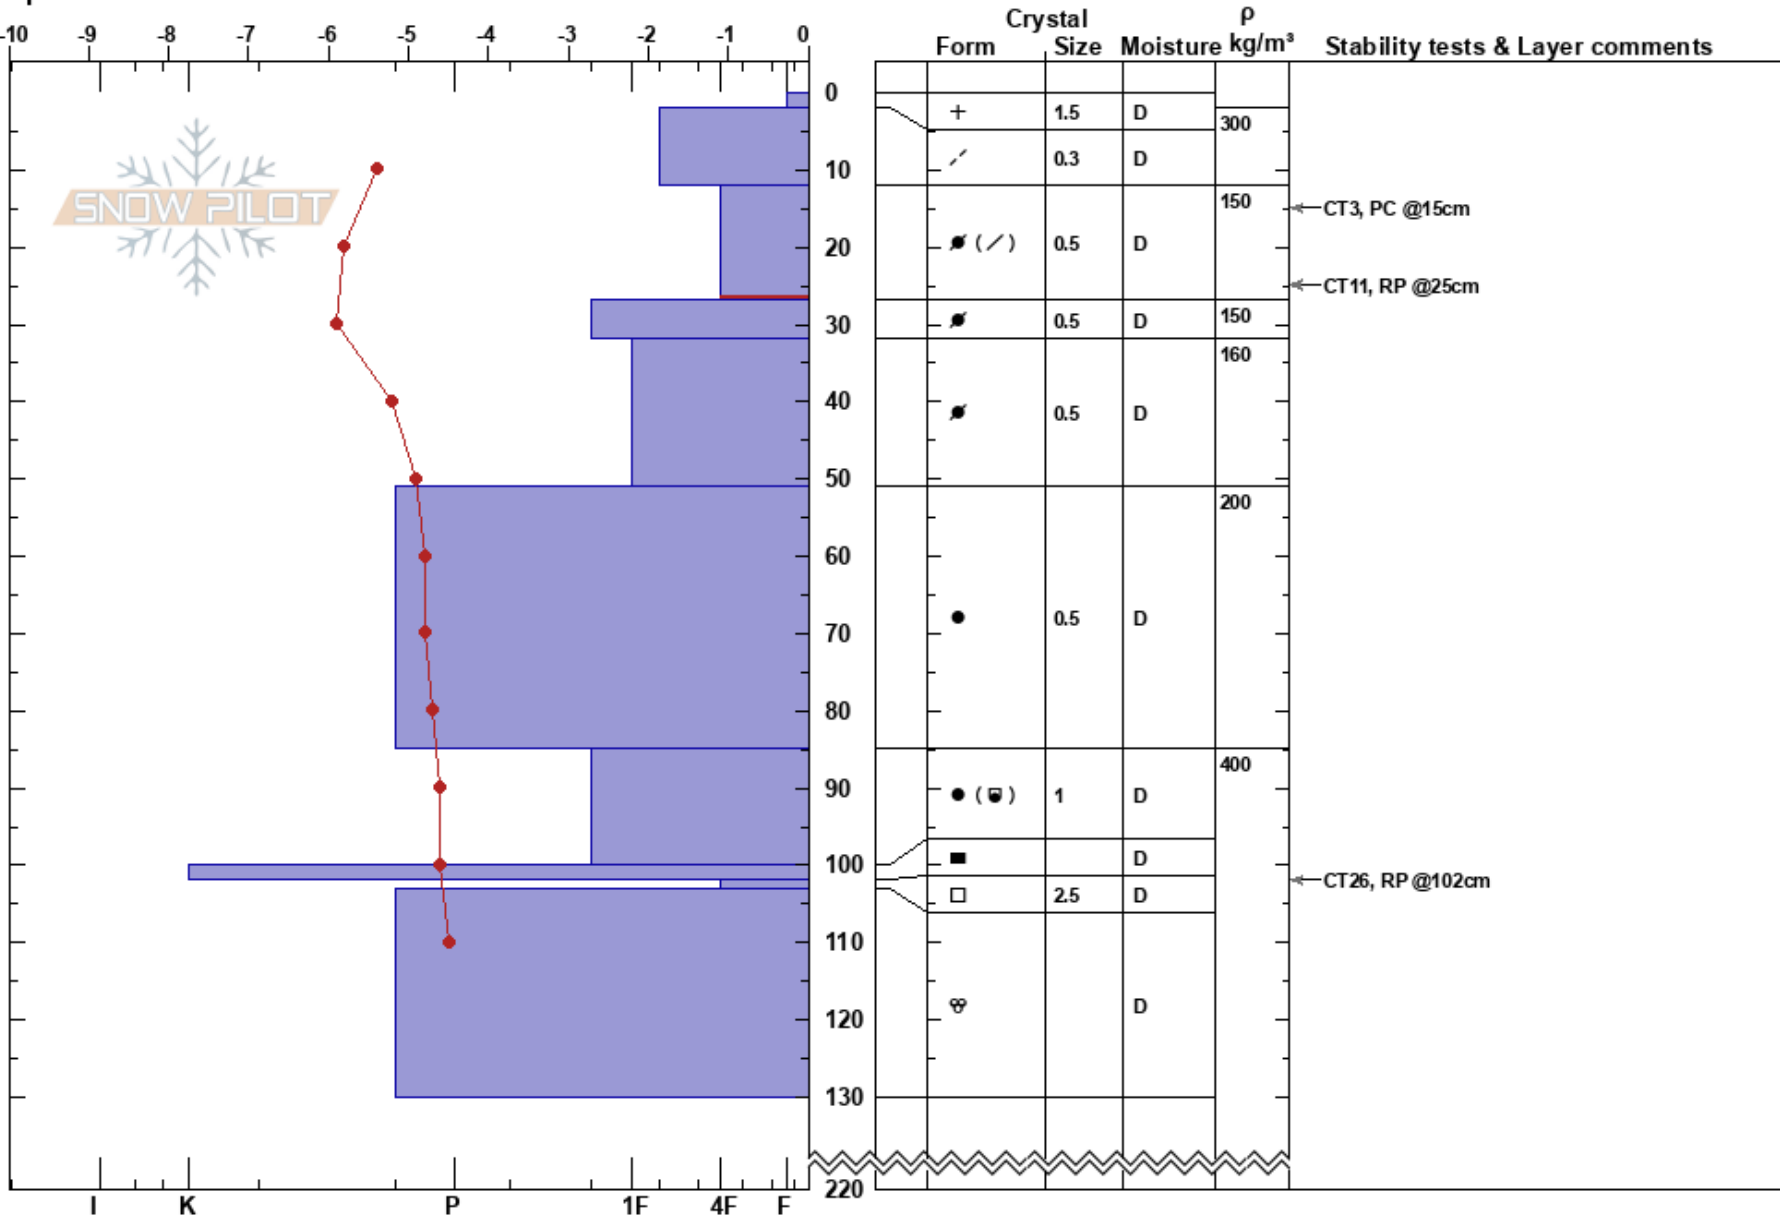

Tarfala Spelbacken 31  
 Kebnekaise  
 Sweden  
 Elevation: 1050 m  
 Aspect: S  
 Specifics:

Fredrik Norberg  
 31/03/2019 - 14:00  
 Co-ord: 67.90119N, 18.63230W  
 Slope Angle: 18°  
 Wind Loading: no

Stability: HS:220 Layer Notes:  
 Air Temperature: -4.7°C PS: 10 12-27cm:Problematic layer  
 Sky Cover: SCT  
 Precipitation: NO  
 Wind: NW Light Breeze

Notes: