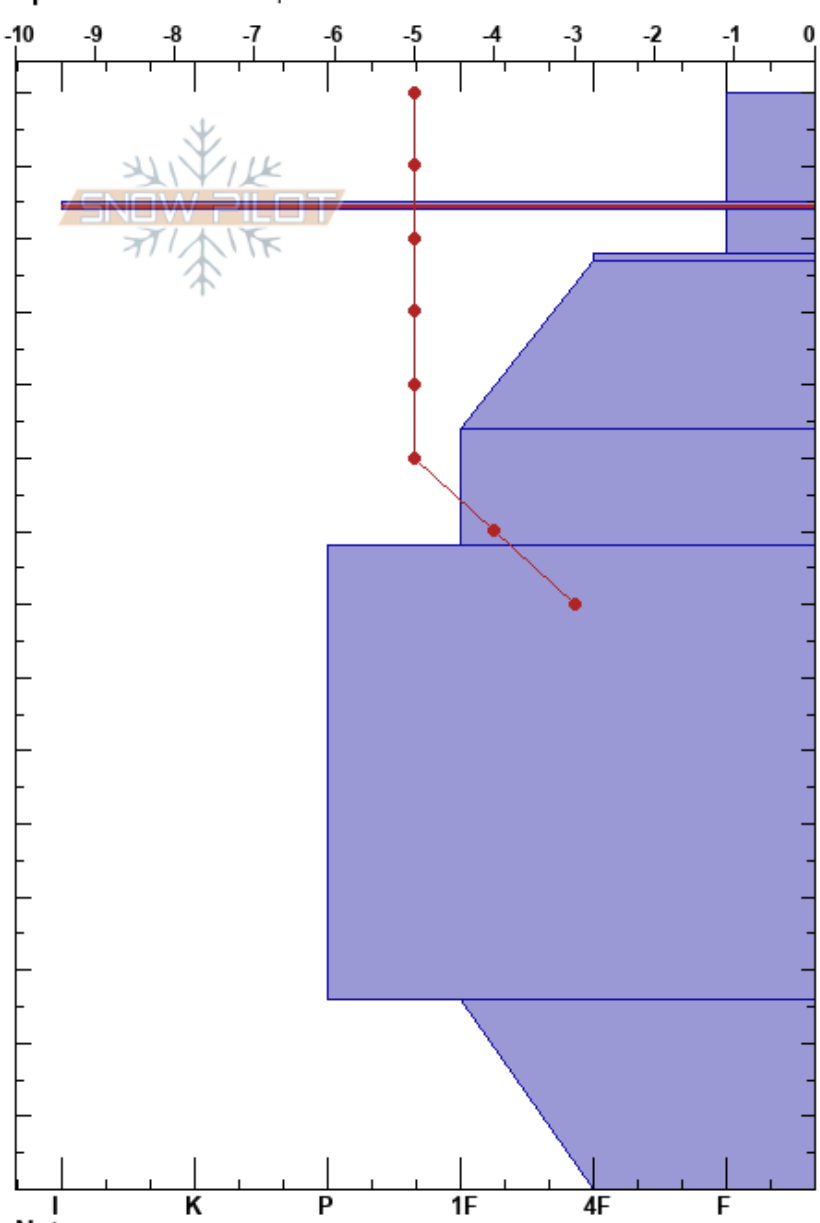

S. Aspect Jenny Bowl
 Rattlesnake Mtns
 MT
 Elevation: 7080 ft
 Aspect: 170°
 Specifics: We skied slope

Joshua Tapp
 02/01/2017 - 2:30pm
 Co-ord:
 Slope Angle: 26°
 Wind Loading: previous

Stability: Good
 Air Temperature: -9°C
 Sky Cover: FEW
 Precipitation: NO
 Wind: Calm

HS:150
 PF:40
 135-134cm:Problematic layer

Height (cm)	Crystal		Moisture	ρ kg/m ³	Stability tests & Layer comments
	Form	Size			
150					
140	+ (/)				
135	⊙ ⊙				← ECTN12 @134cm
130	B				
125	⊙ ⊙				← ECTN21 @127cm
115	•				
105	•				
60	•				
15	B				