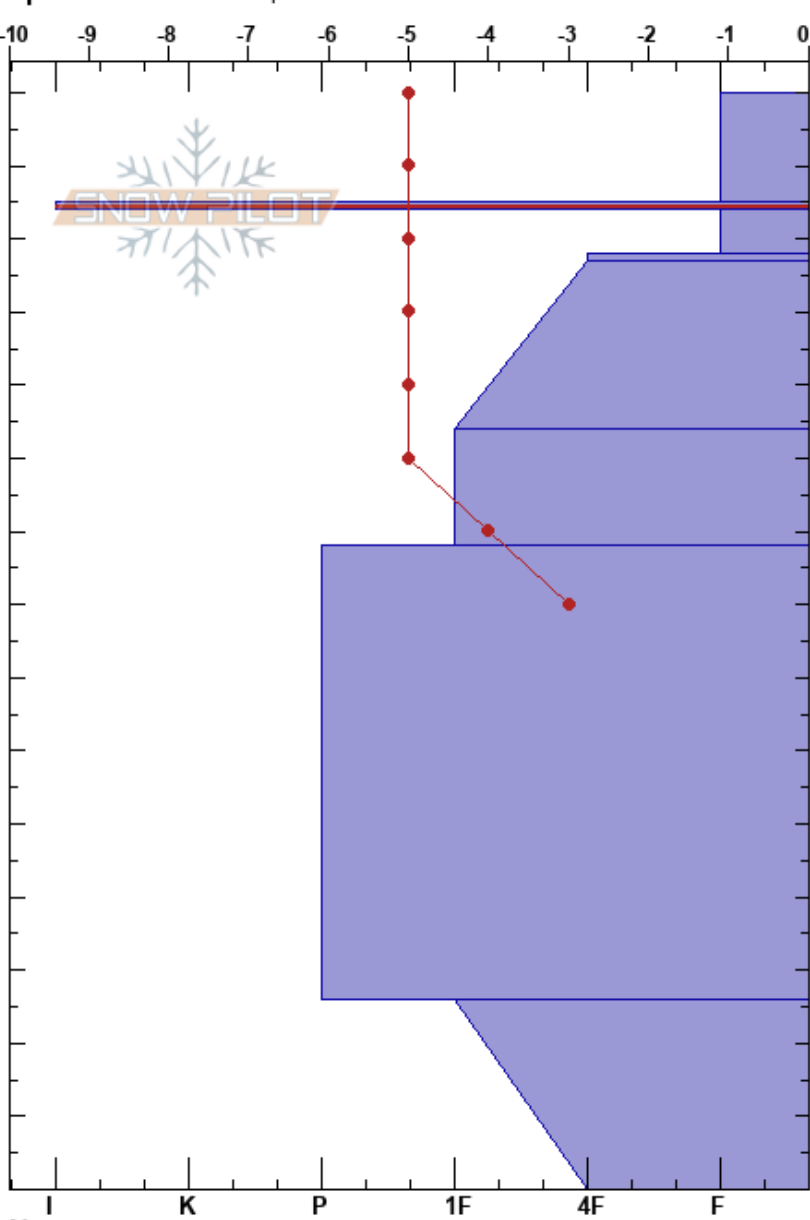

S. Aspect Jenny Bowl
 Rattlesnake Mtns
 MT
 Elevation: 7080 ft
 Aspect: 170°
 Specifics: We skied slope

Joshua Tapp
 02/01/2017 - 2:30pm
 Co-ord:
 Slope Angle: 26°
 Wind Loading: previous

Stability: Good
 Air Temperature: -9°C
 Sky Cover: FEW
 Precipitation: NO
 Wind: Calm

HS:150

PF:40 135-134cm:Problematic layer

Layer Notes:

Height (cm)	Crystal		Moisture	ρ kg/m³	Stability tests & Layer comments
	Form	Size			
150					
140	+ (/)				
134	⊙ ⊙				← ECTN12 @134cm
130	B				
127	⊙ ⊙				← ECTN21 @127cm
115	•				
95	•				
55	•				
10	B				