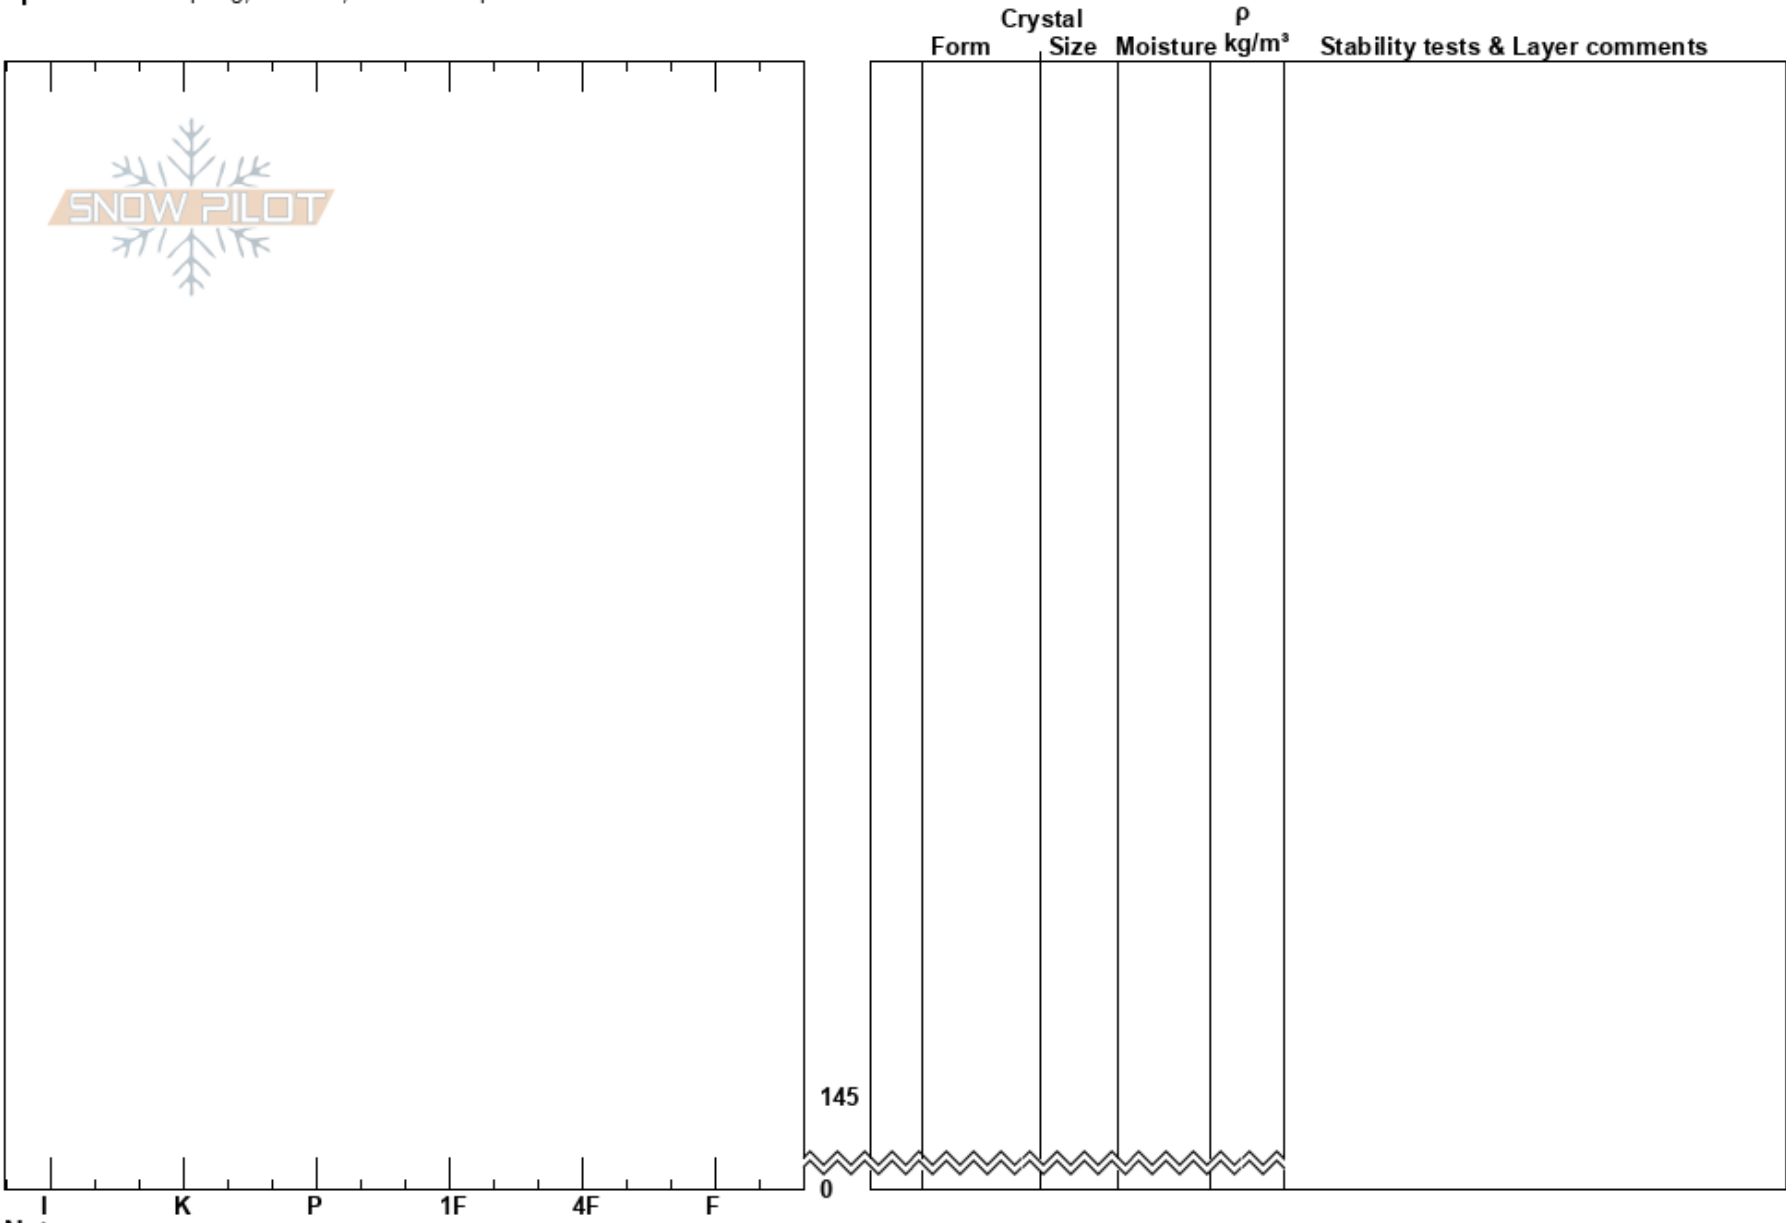

Below Kekkomentoppen Tuomo Poukkanen
31/03/2019 - 14:42
Finland
Elevation: 1151 m
Aspect: S
Specifics: Collapsing, localized; We skied slope

Stability: Fair **HS:**145 **Layer Notes:**
Air Temperature: -6.6°C **PF:**44
Sky Cover: SCT
Precipitation: NO
Wind: NW Light Breeze

Notes: Open area between power kabel