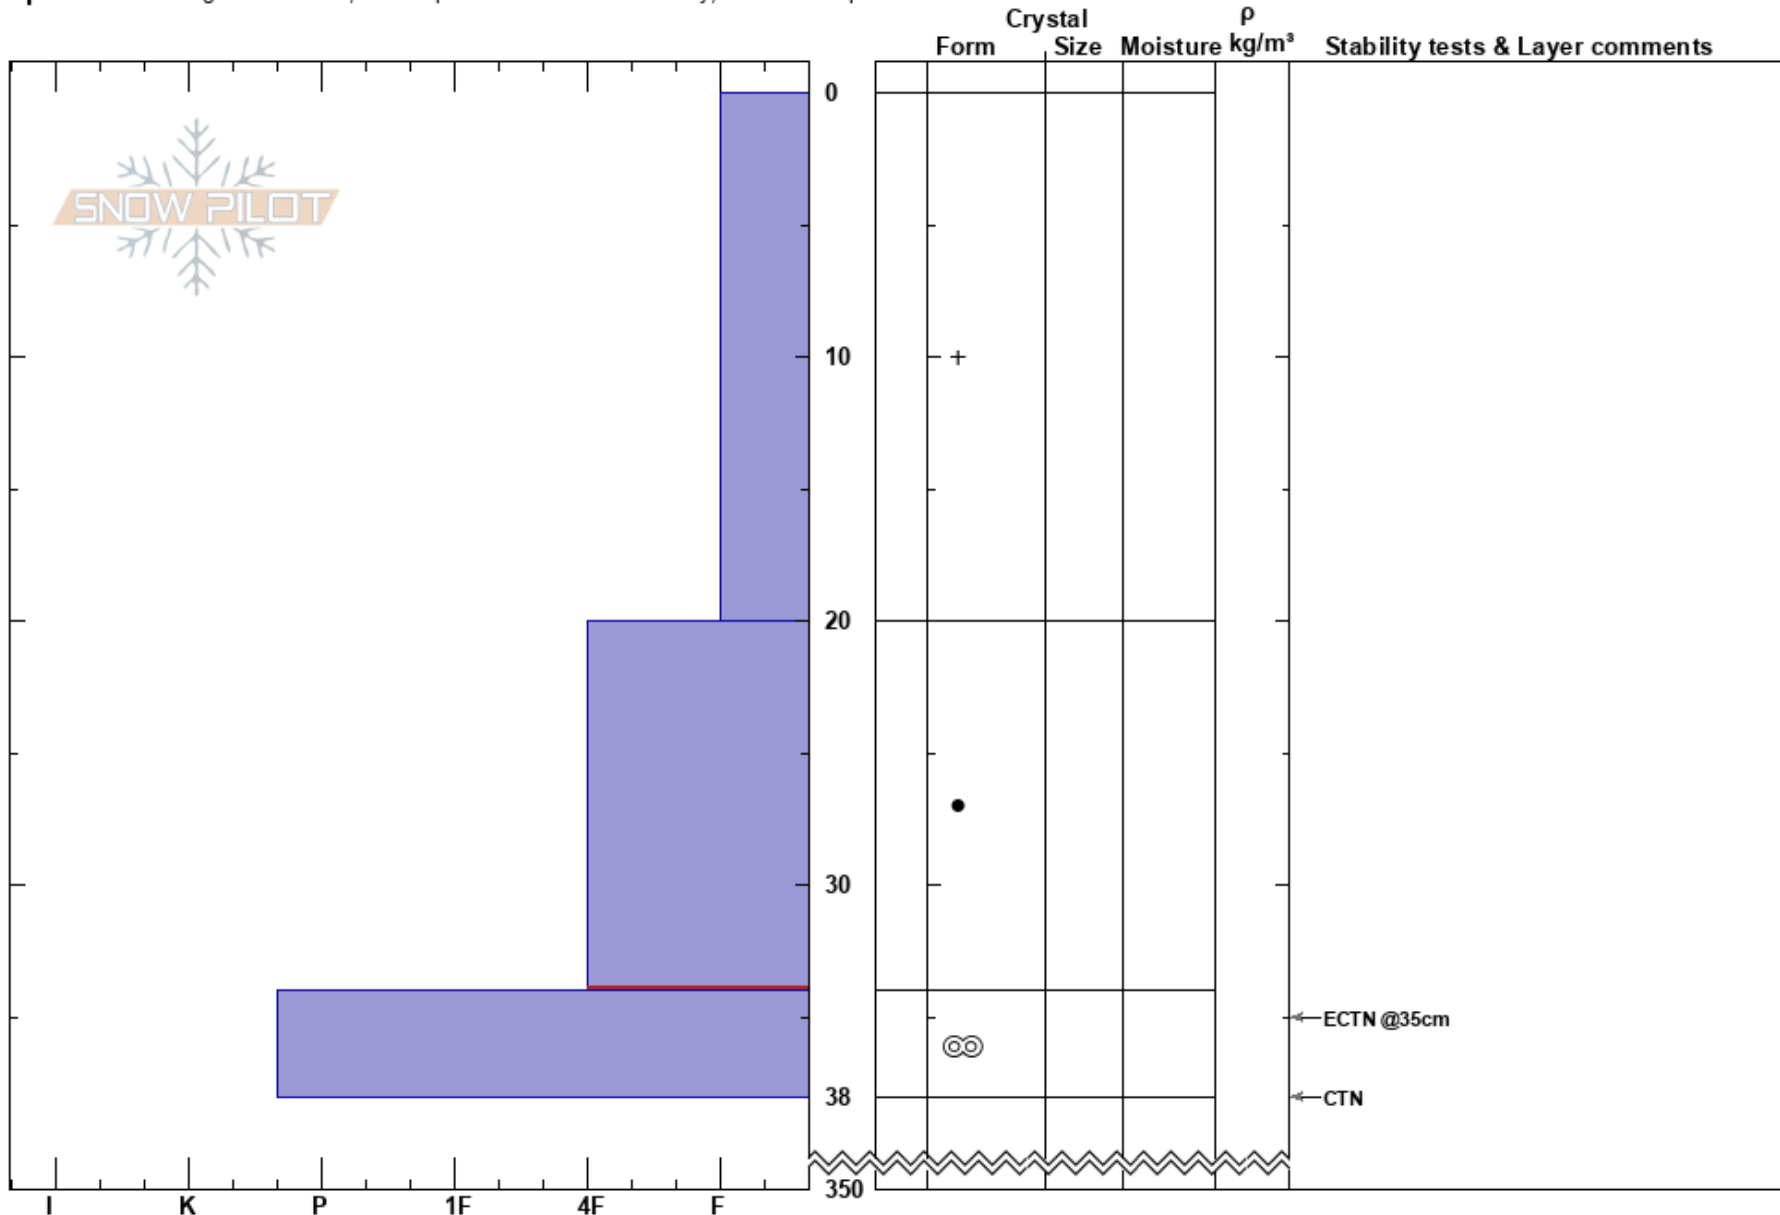

Grey Butte
Mt. Shasta
CA
Elevation: 7453 ft
Aspect: W

Devin Triantos
03/08/2019 - 12:00pm
Co-ord: 41.34470N, -122.19850W
Slope Angle: 32°
Wind Loading: previous

Stability: Good HS:350
Air Temperature: 10°C PF:20 20-34cm:Problematic layer
Sky Cover: BKN
Precipitation: NO
Wind: Calm

Specifics: Pit dug in a Ski Area; Pit is representative of backcountry; We skied slope

Notes: