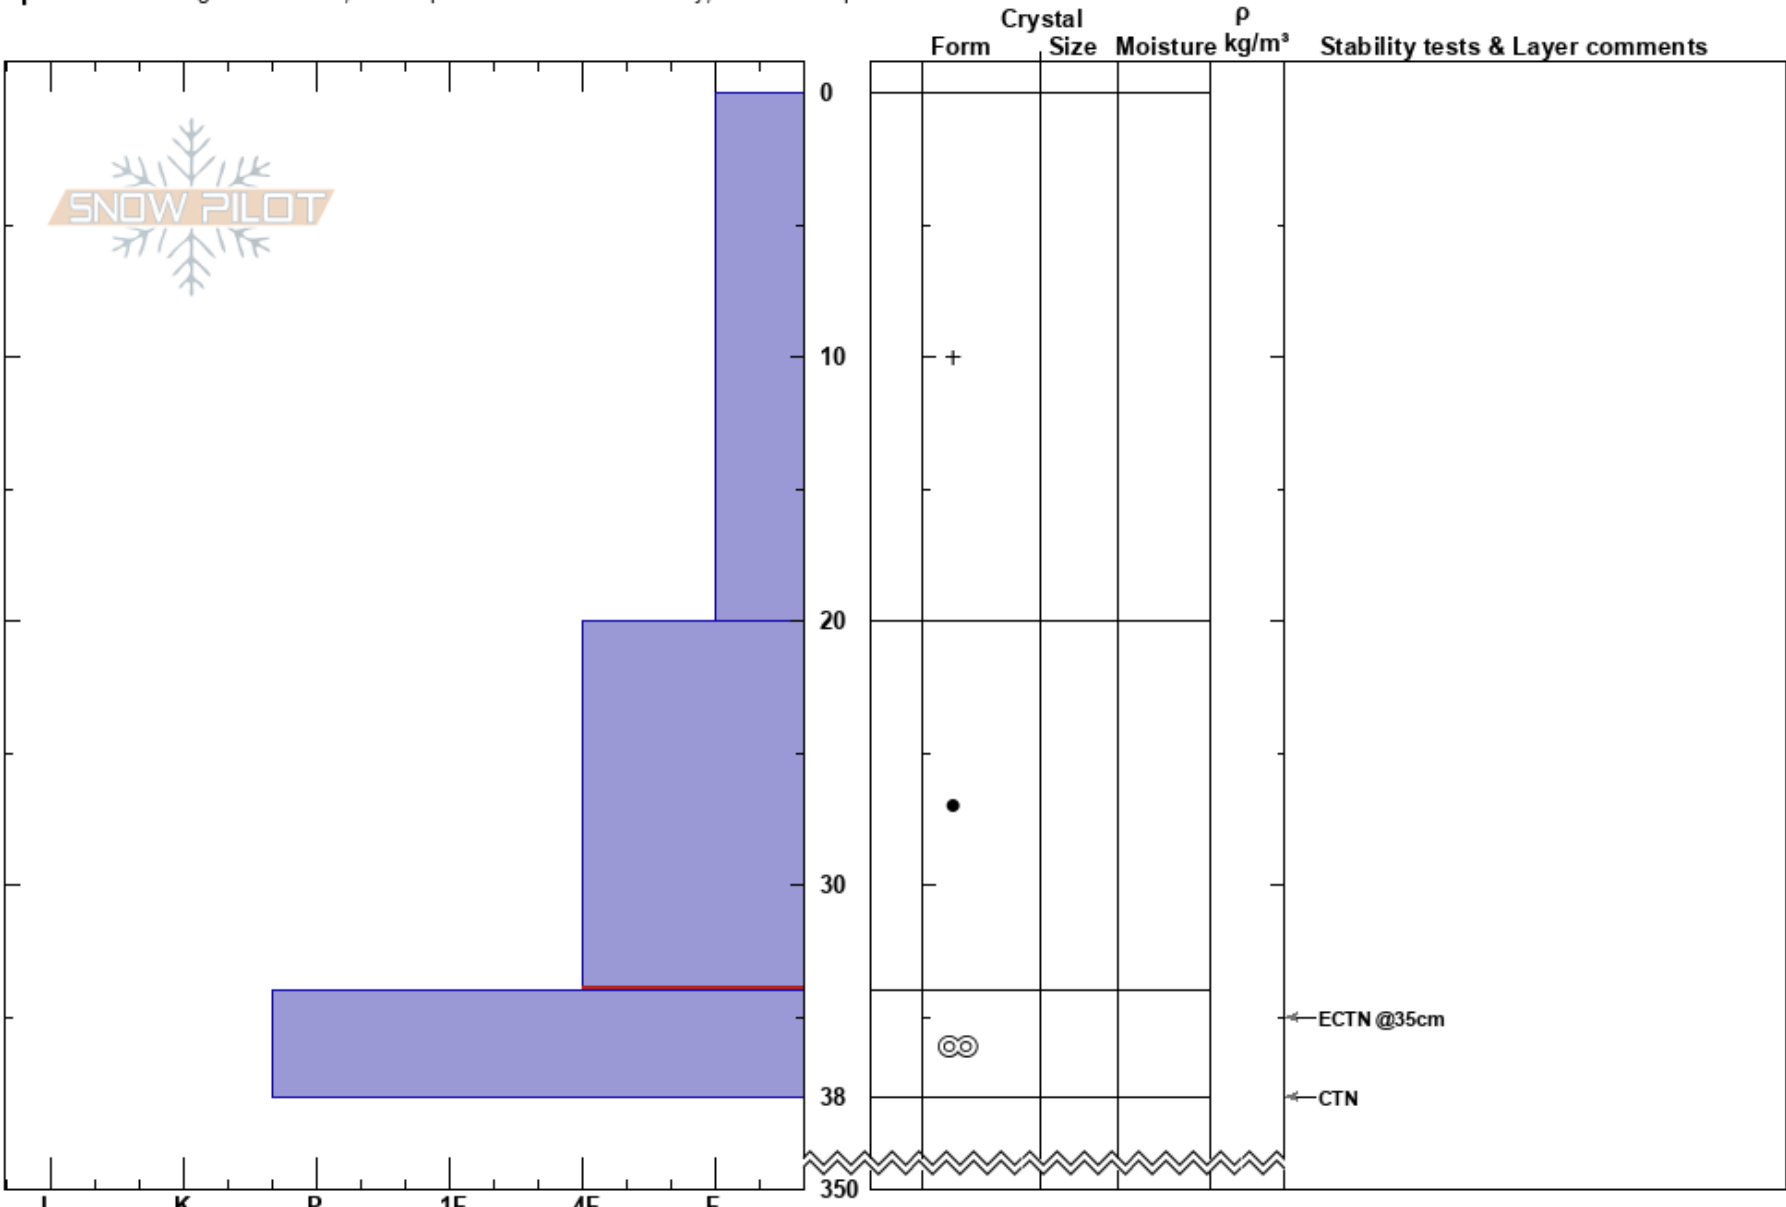

Grey Butte
 Mt. Shasta
 CA
 Elevation: 7453 ft
 Aspect: W
 Specifics: Pit dug in a Ski Area; Pit is representative of backcountry; We skied slope

Devin Triantos
 03/08/2019 - 12:00pm
 Co-ord: 41.34470N, -122.19850W
 Slope Angle: 32°
 Wind Loading: previous

Stability: Good HS:350
 Air Temperature: 10°C PF:20 20-34cm:Problematic layer
 Sky Cover: BKN
 Precipitation: NO
 Wind: Calm

Notes: