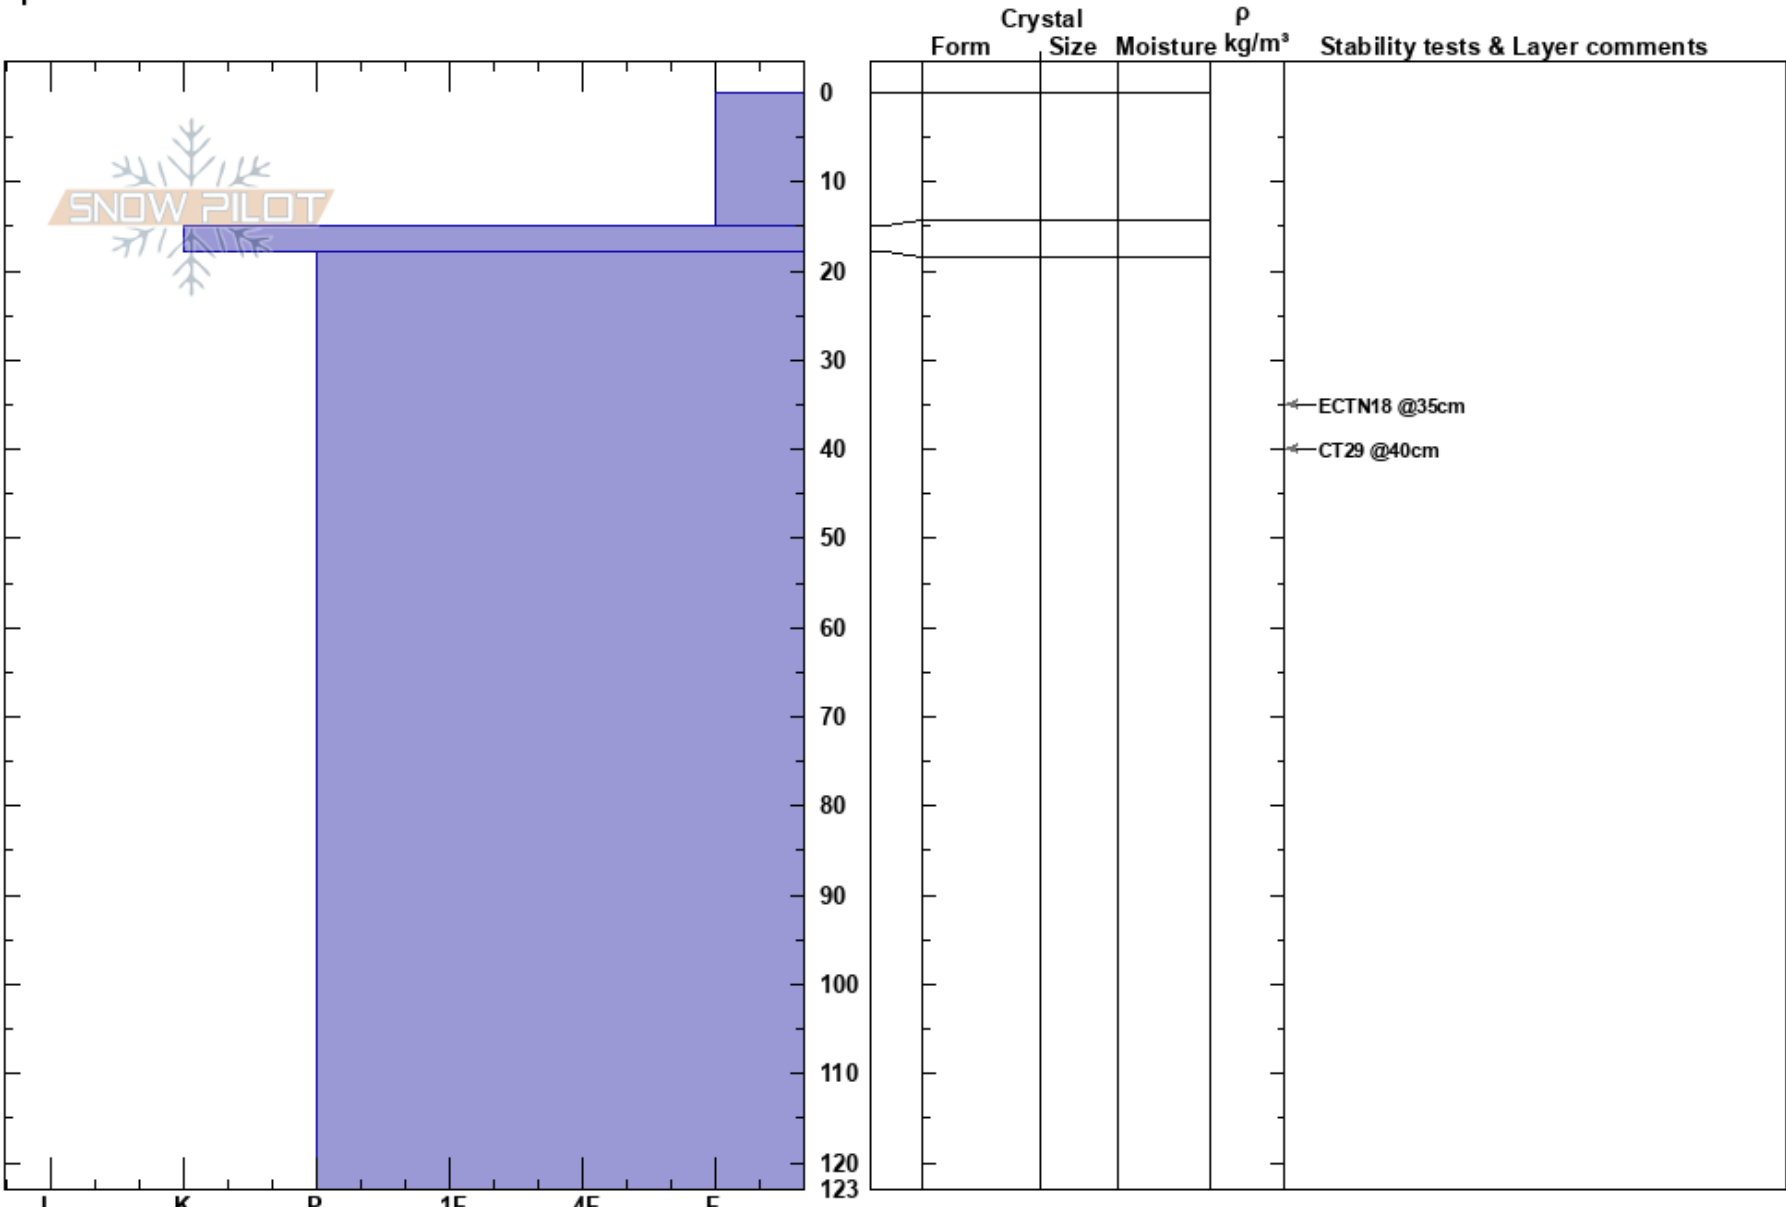

Base hippie trees  
 Front Range  
 CO  
**Elevation:** 10300 ft  
**Aspect:** N  
**Specifics:**

Wamer Moore  
 03/30/2019 - 12:00pm  
**Co-ord:**  
**Slope Angle:** 18°  
**Wind Loading:** no

**Stability:**  
**Air Temperature:** 30°F  
**Sky Cover:** OVC  
**Precipitation:** S-1  
**Wind:** Calm

**HS:** 123  
**PS:** 15  
**Layer Notes:**

**Notes:** 7 minutes for the dig and 18 minute observation. Consolidated snowpack. We didn't measure total depth. AIARE2 class pit included Ben, Dominic, and Warner supervised by Jason Maurer. Temperature was approximate.