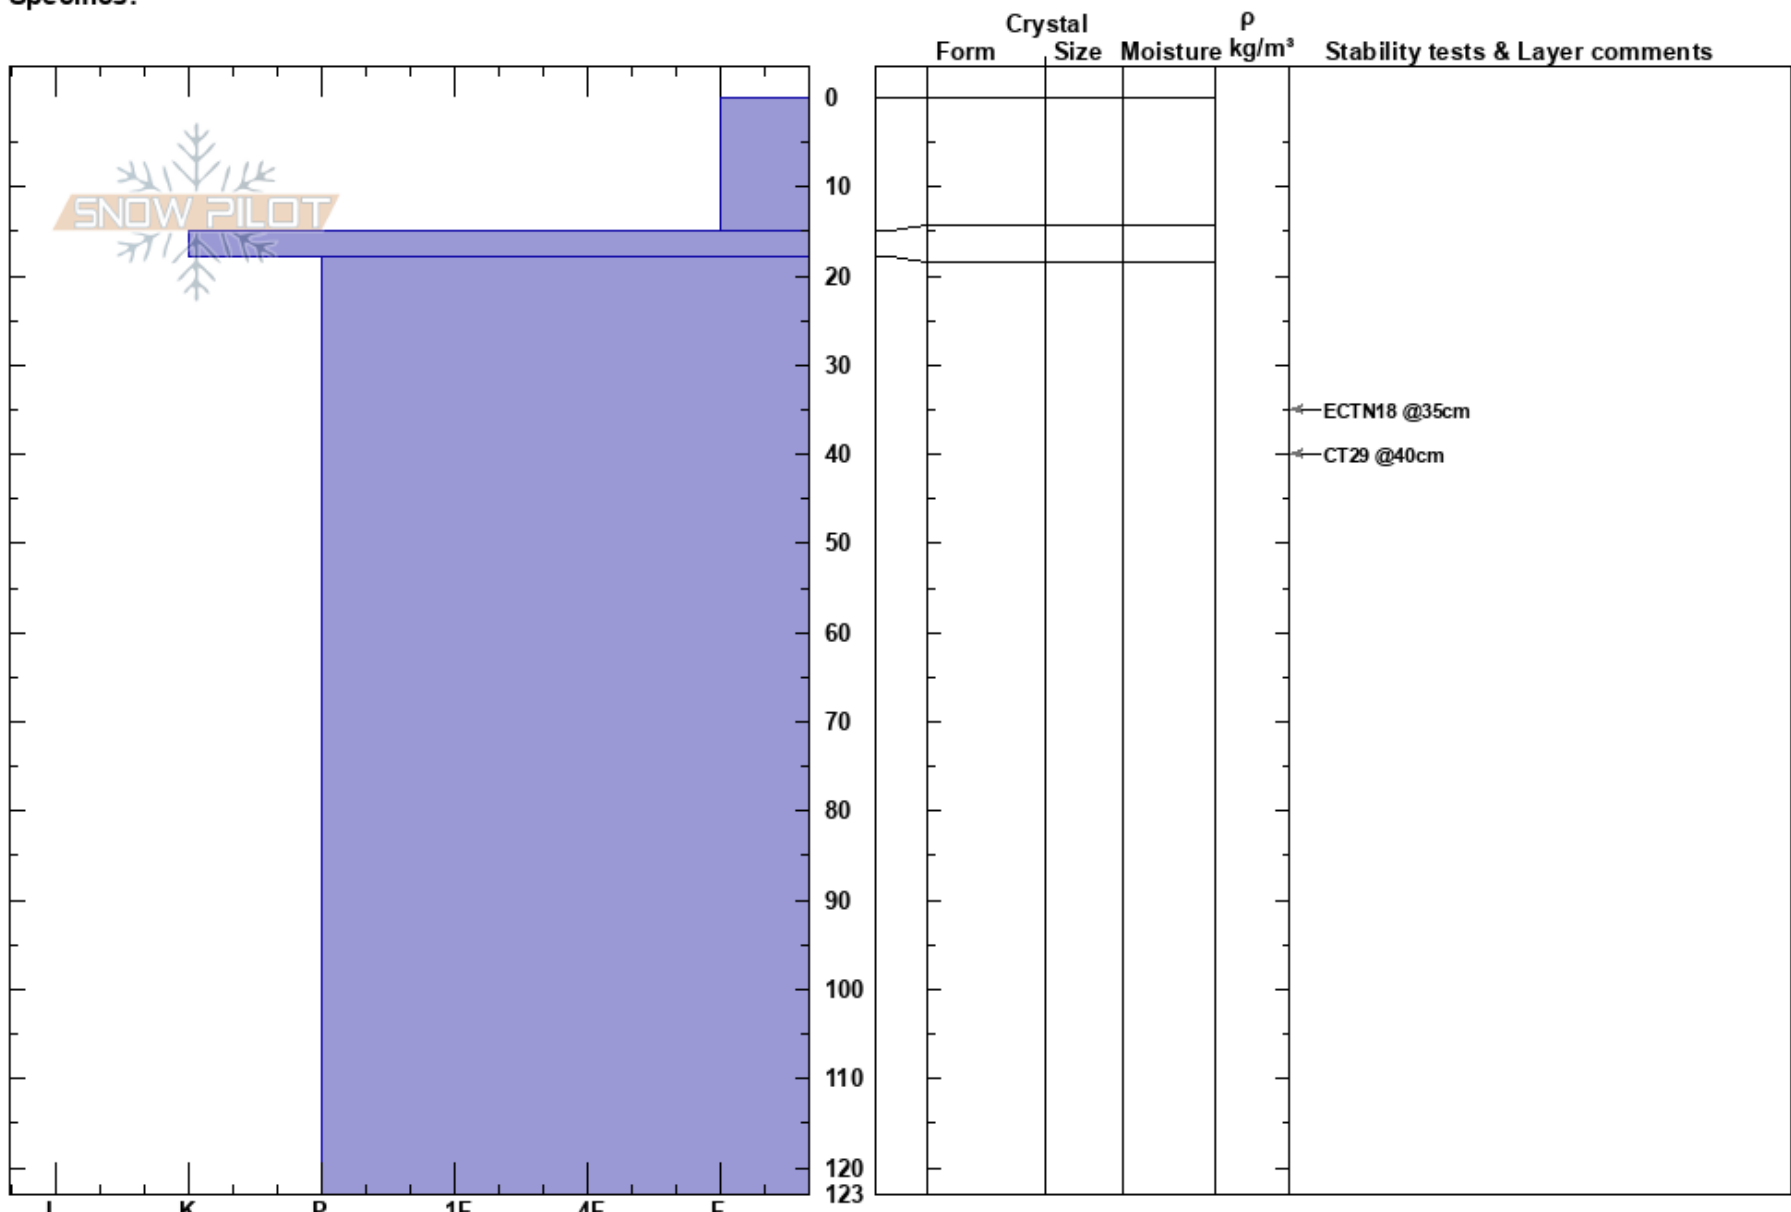

Base hippie trees
 Front Range
 CO
Elevation: 10300 ft
Aspect: N
Specifics:

Wamer Moore
 03/30/2019 - 12:00pm
Co-ord:
Slope Angle: 18°
Wind Loading: no

Stability: **HS:** 123 **Layer Notes:**
Air Temperature: 30°F **PS:** 15
Sky Cover: OVC
Precipitation: S-1
Wind: Calm

Notes: 7 minutes for the dig and 18 minute observation. Consolidated snowpack. We didn't measure total depth. AIARE2 class pit included Ben, Dominic, and Warner supervised by Jason Maurer. Temperature was approximate.