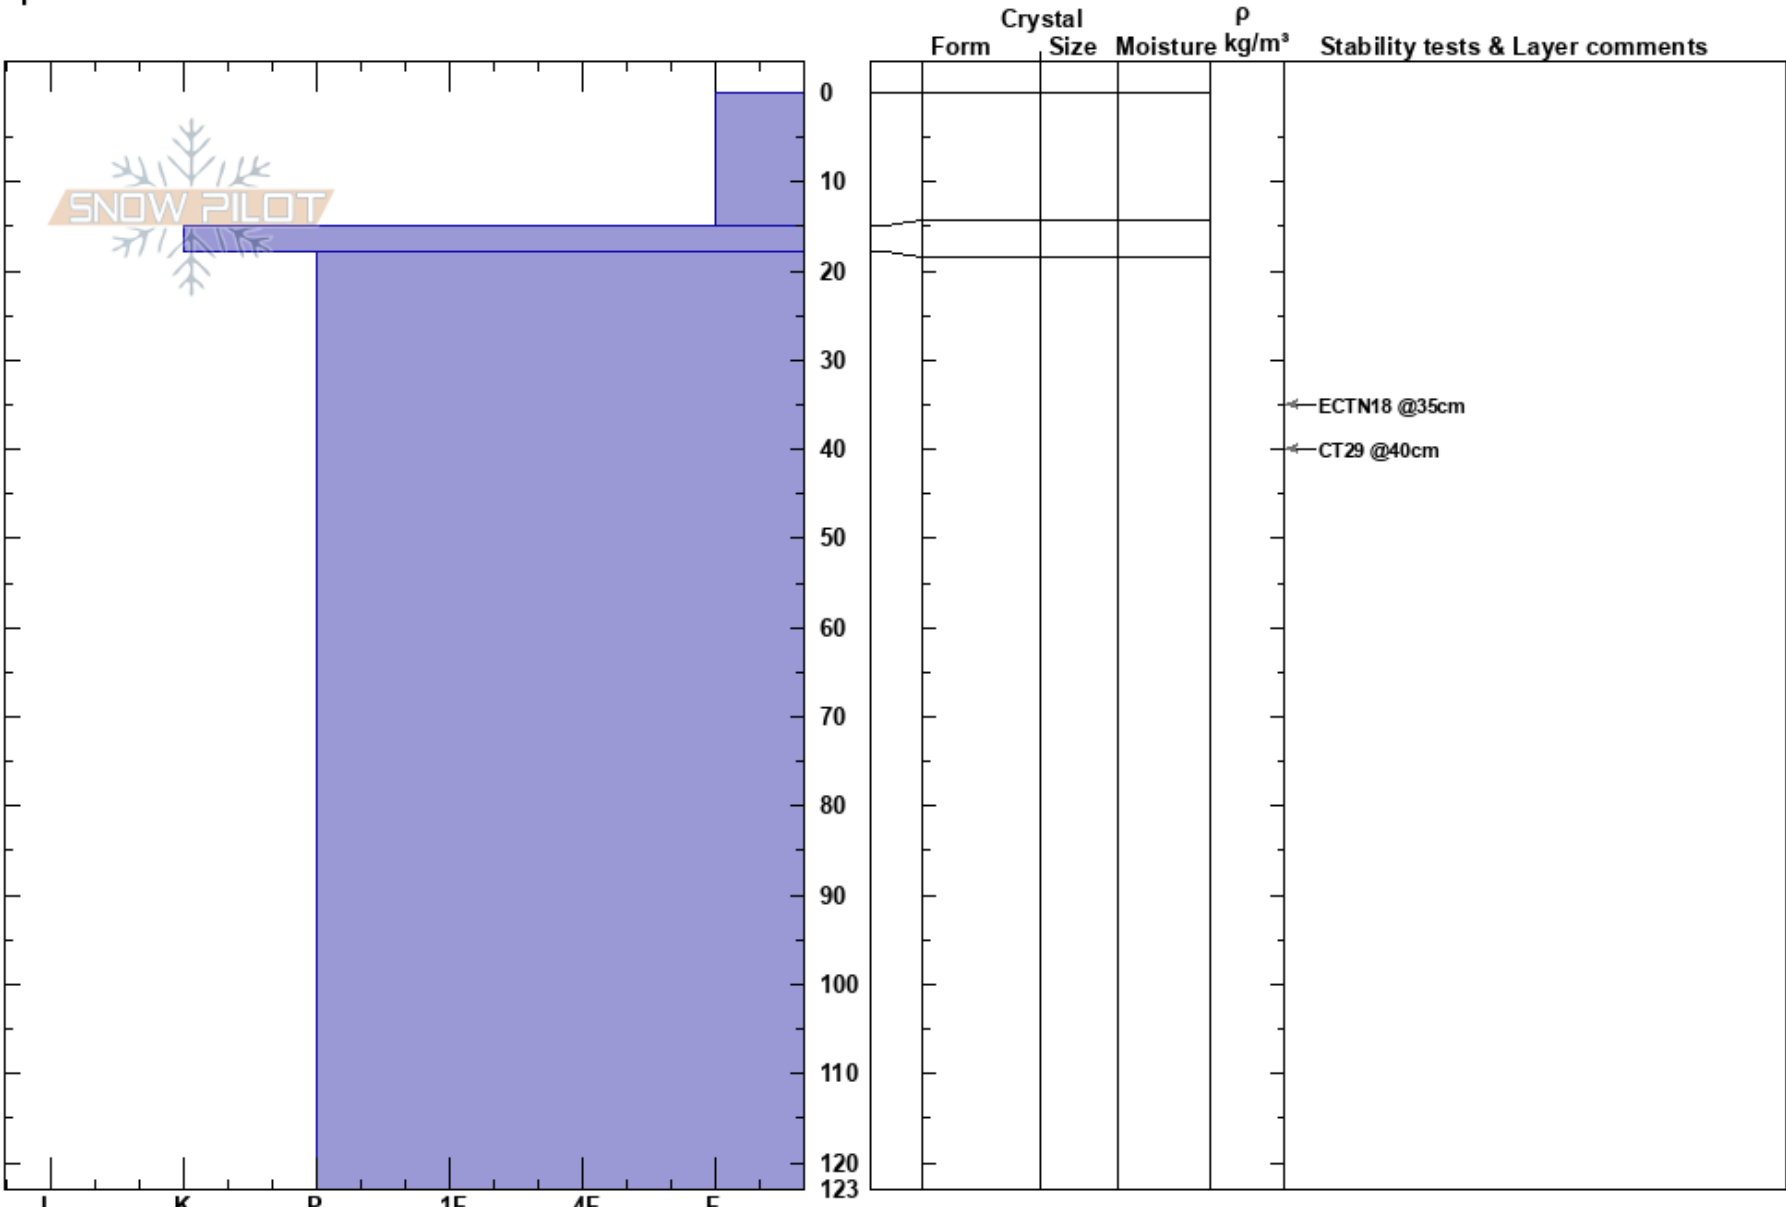

Base hippie trees  
 Front Range  
 CO  
 Elevation: 10300 ft  
 Aspect: N  
 Specifics:

Wamer Moore  
 03/30/2019 - 12:00pm  
 Co-ord:  
 Slope Angle: 18°  
 Wind Loading: no

Stability:  
 Air Temperature: 30°F  
 Sky Cover: OVC  
 Precipitation: S-1  
 Wind: Calm

HS:123 PS: 15  
 Layer Notes:

**Notes:** 7 minutes for the dig and 18 minute observation. Consolidated snowpack. We didn't measure total depth. AIARE2 class pit included Ben, Dominic, and Warner supervised by Jason Maurer. Temperature was approximate.