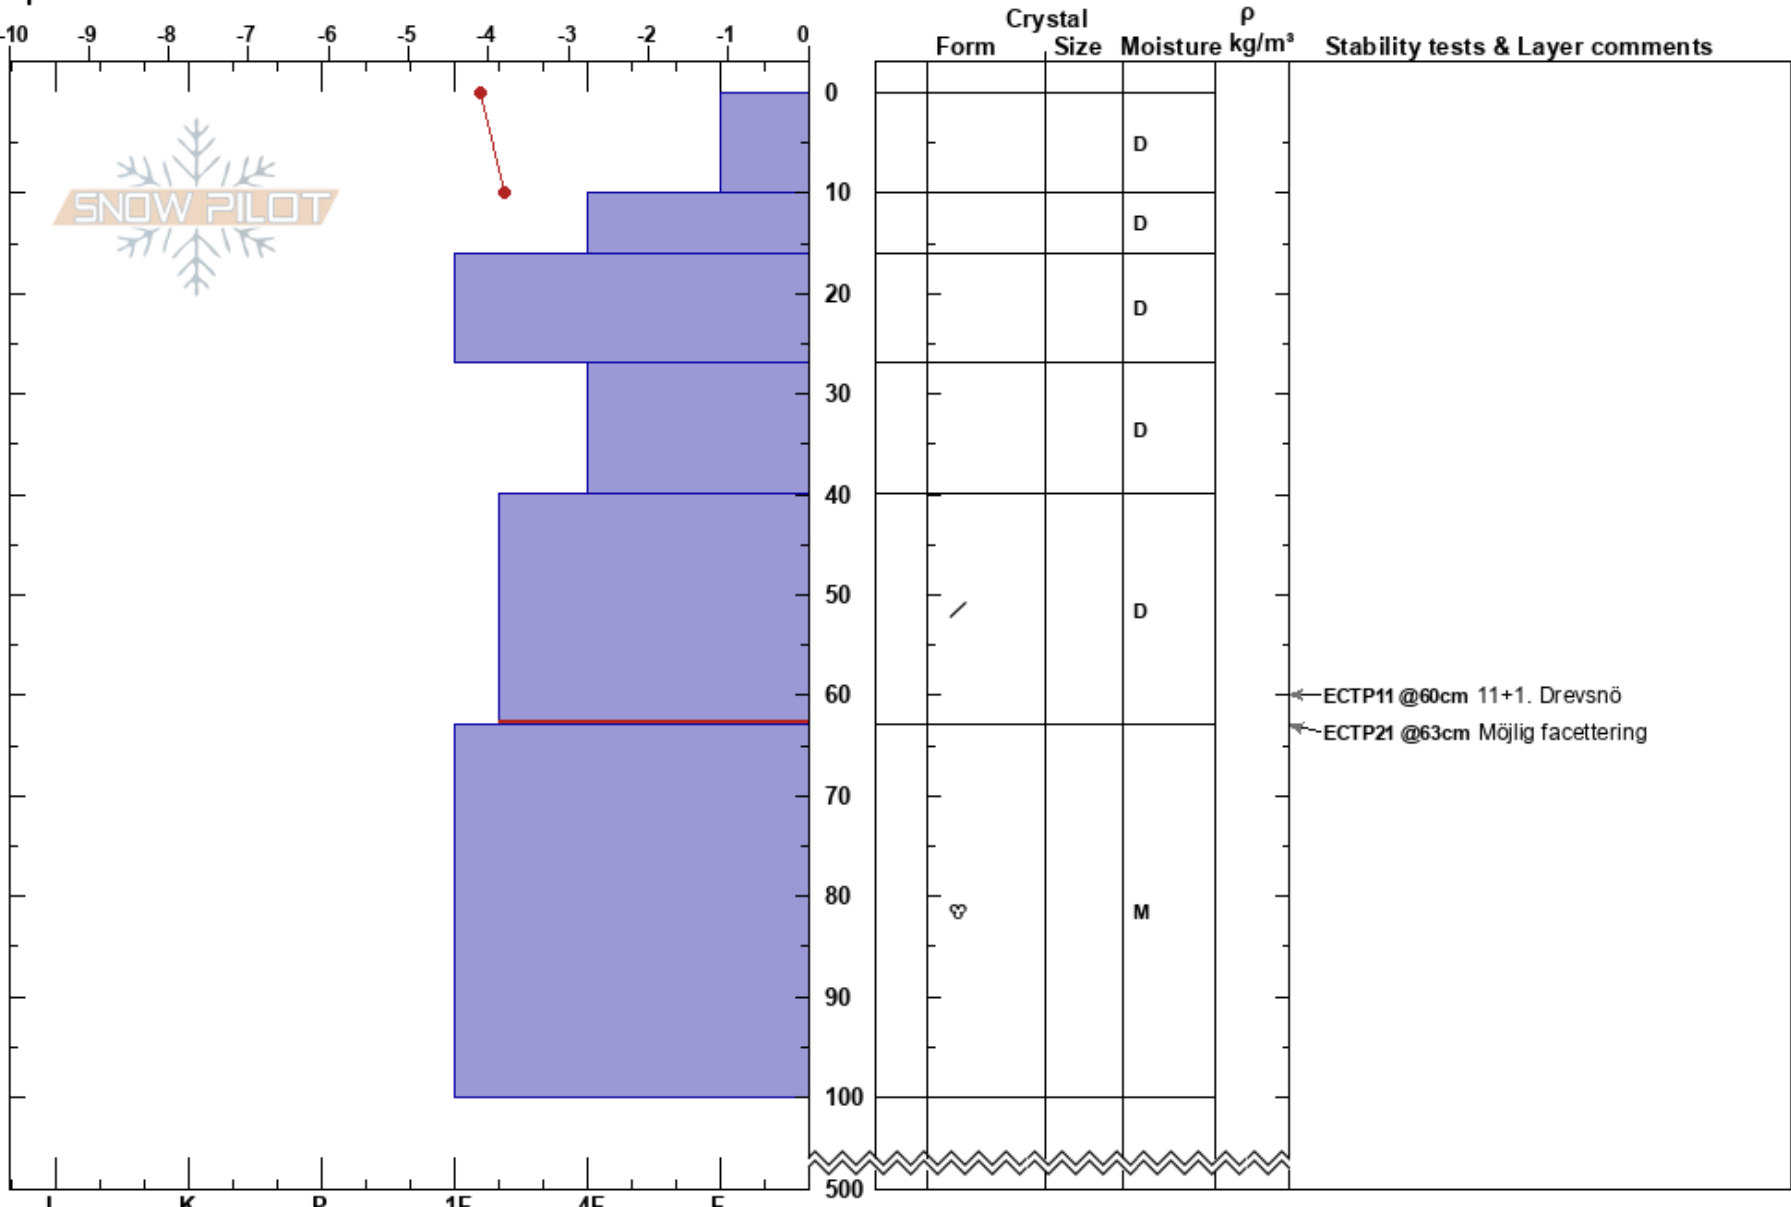

Gierevartoe
 Västra Vindelfjällen
 Sweden
 Elevation: 790 m
 Aspect: 110°
 Specifics:

Johan af Ekenstam
 30/03/2019 - 10:45
 Co-ord:
 Slope Angle: 20°
 Wind Loading: yes

Stability: **HS:500**
 Air Temperature: -3.8°C PF:20 40-63cm:Problematic layer
 Sky Cover: BKN
 Precipitation: NO
 Wind: W Moderate