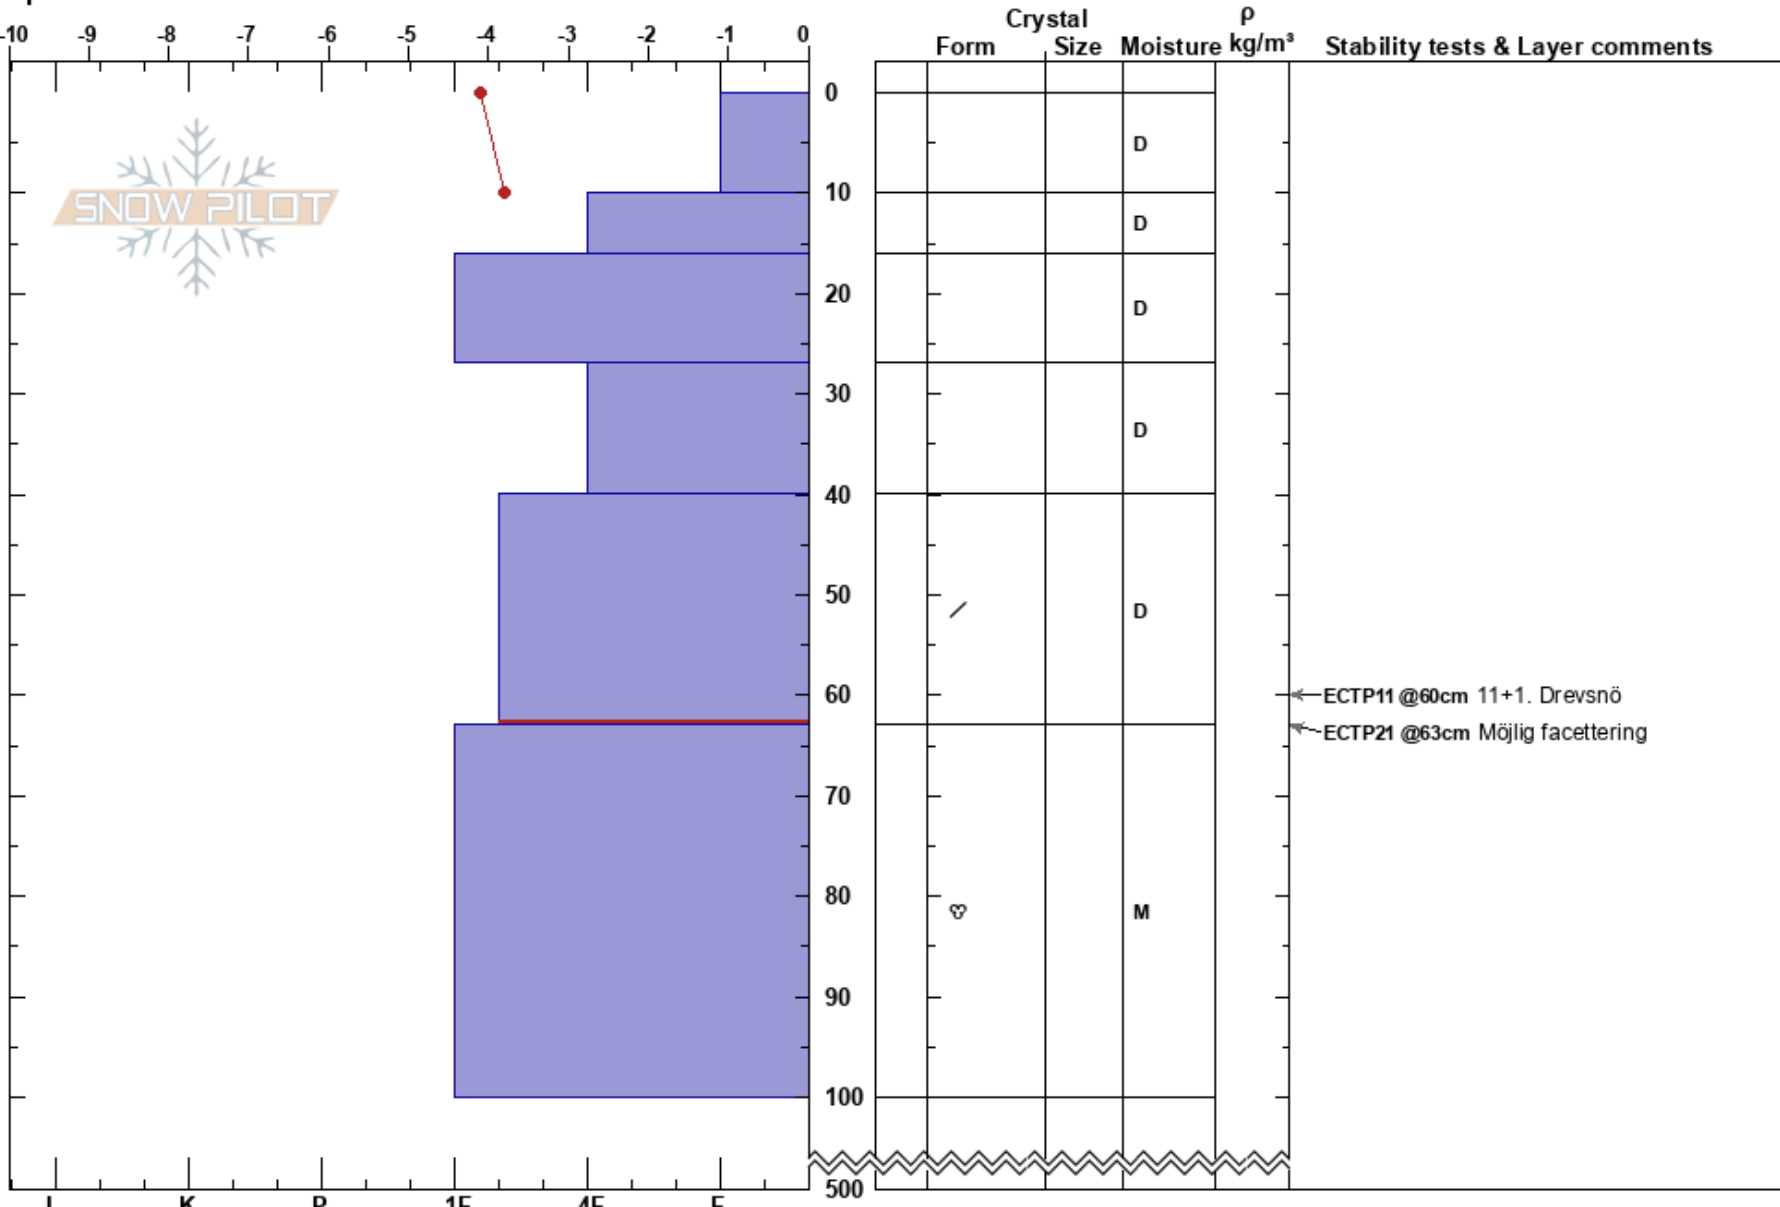

Gierevartoe
 Västra Vindelfjällen
 Sweden
 Elevation: 790 m
 Aspect: 110°
 Specifics:

Johan af Ekenstam
 30/03/2019 - 10:45
 Co-ord:
 Slope Angle: 20°
 Wind Loading: yes

Stability: **HS:500**
 Air Temperature: -3.8°C PF:20 40-63cm:Problematic layer
 Sky Cover: BKN
 Precipitation: NO
 Wind: W Moderate