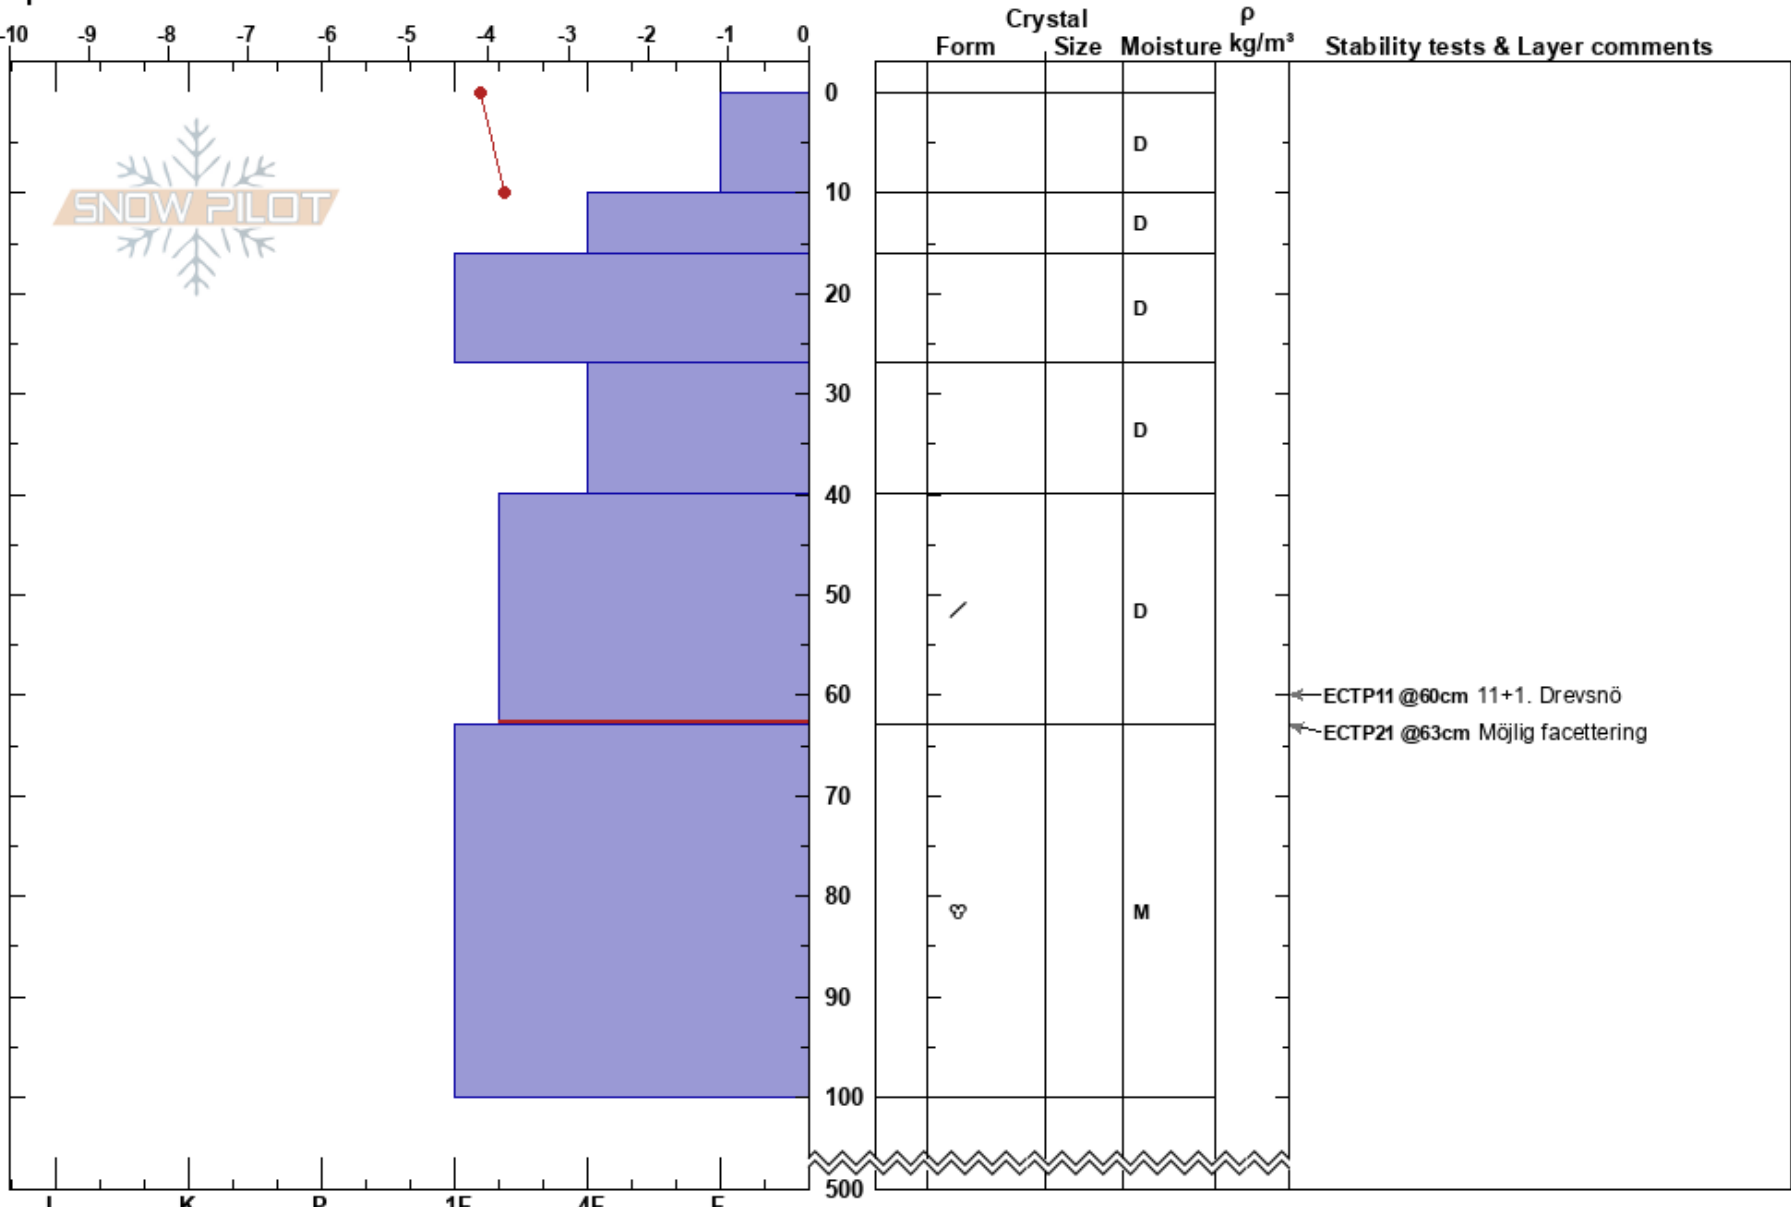

Gierevartoe  
 Västra Vindelfjällen  
 Sweden  
 Elevation: 790 m  
 Aspect: 110°  
 Specifics:

Johan af Ekenstam  
 30/03/2019 - 10:45  
 Co-ord:  
 Slope Angle: 20°  
 Wind Loading: yes

Stability: **HS:500**  
 Air Temperature: -3.8°C PF:20 40-63cm:Problematic layer  
 Sky Cover: BKN  
 Precipitation: NO  
 Wind: W Moderate