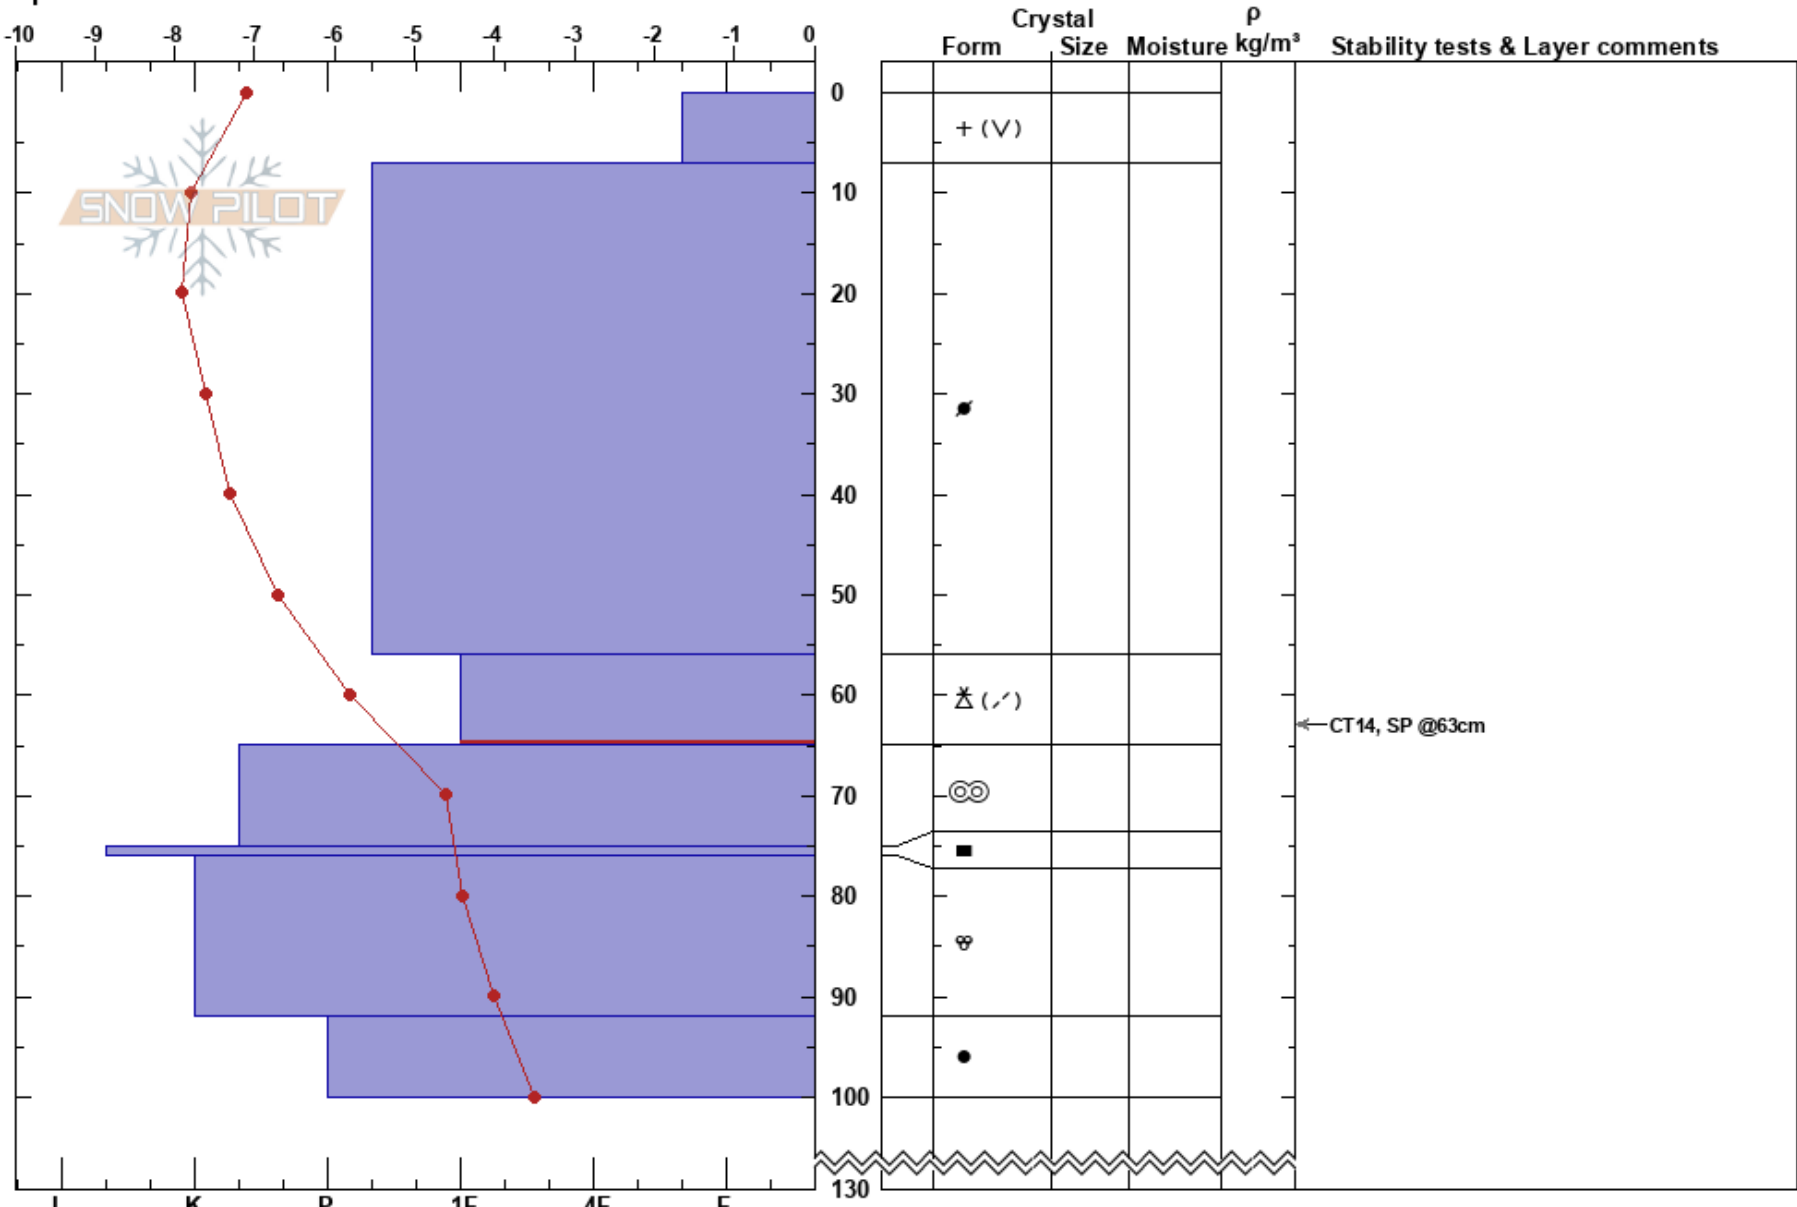

Illviðrishnjukur
 Tröllaskagi
 Iceland
 Elevation: 700 m
 Aspect: 160°
 Specifics:

Gestur Hansson
 30/03/2019 - 09:00
 Co-ord: 66.13337N, -18.99232W
 Slope Angle: 25°
 Wind Loading:

Stability:
 Air Temperature: -7.1°C
 Sky Cover: SCT
 Precipitation: NO
 Wind: SW Calm

HS:130
 Layer Notes:
 56-65cm: Problematic layer

Notes: Það eru engin flóð sjáanleg í nágrenni . Viðhorf í vestur í 60cm gryfja ctm14@28cm sp.