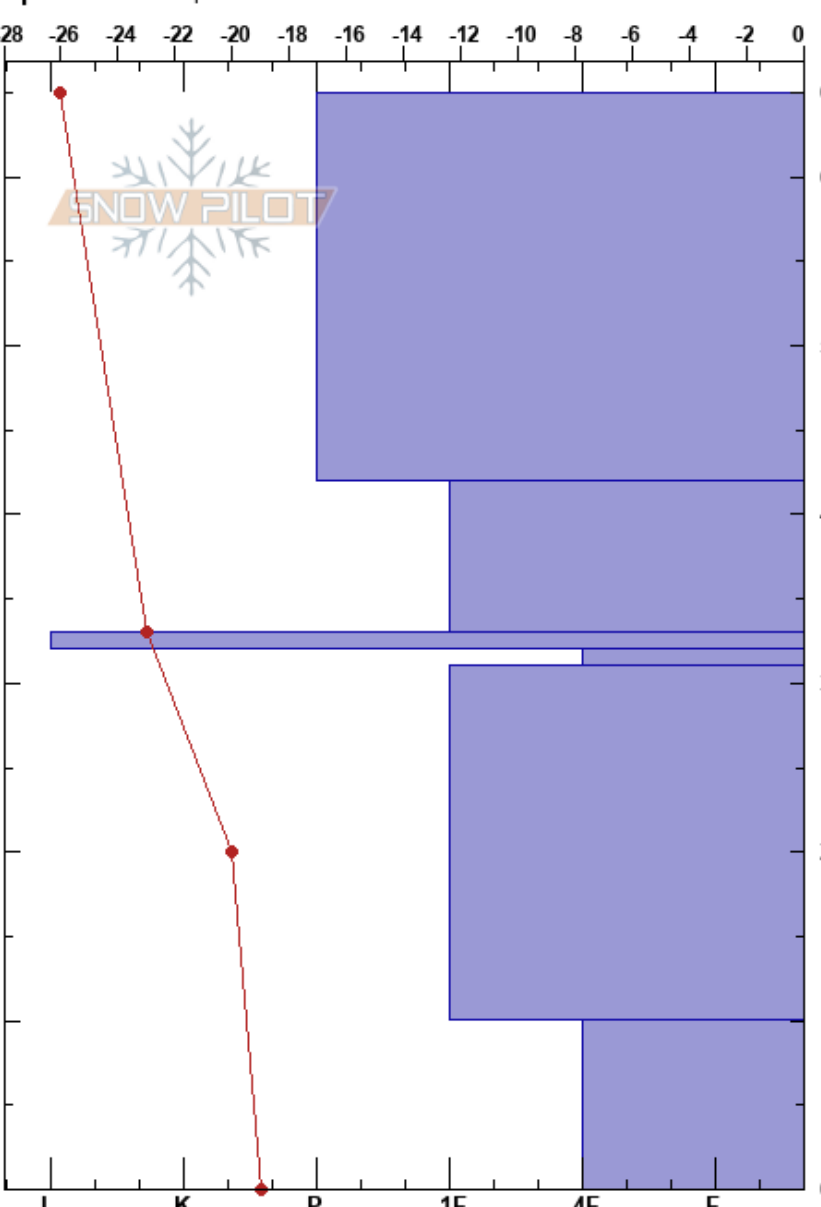

AGF-212 #7  
 Svalbard  
 Elevation: 308 m  
 Aspect: N  
 Specifics: Poor pit location

Guilhem Leprince  
 07/03/2019 - 13:00  
 Co-ord: 78.24893N, 15.95973E  
 Slope Angle: 30°  
 Wind Loading:

Stability:  
 Air Temperature: -20°C  
 Sky Cover: CLR  
 Precipitation: NO  
 Wind: W Calm

HS:65  
 Layer Notes:  
 42-33cm: Problematic layer

Form	Crystal Size	Moisture	$\rho$ kg/m <sup>3</sup>	Stability tests & Layer comments
	0.3			
□ (∧)	2-4			
■ (⊗)				← STE @35cm
∧ (□)	1-3			← CT3, Q1 @34cm ← ECTP25 @34cm
□ (∧)	1-2			
∧ (□)	2-10			← STM @10cm