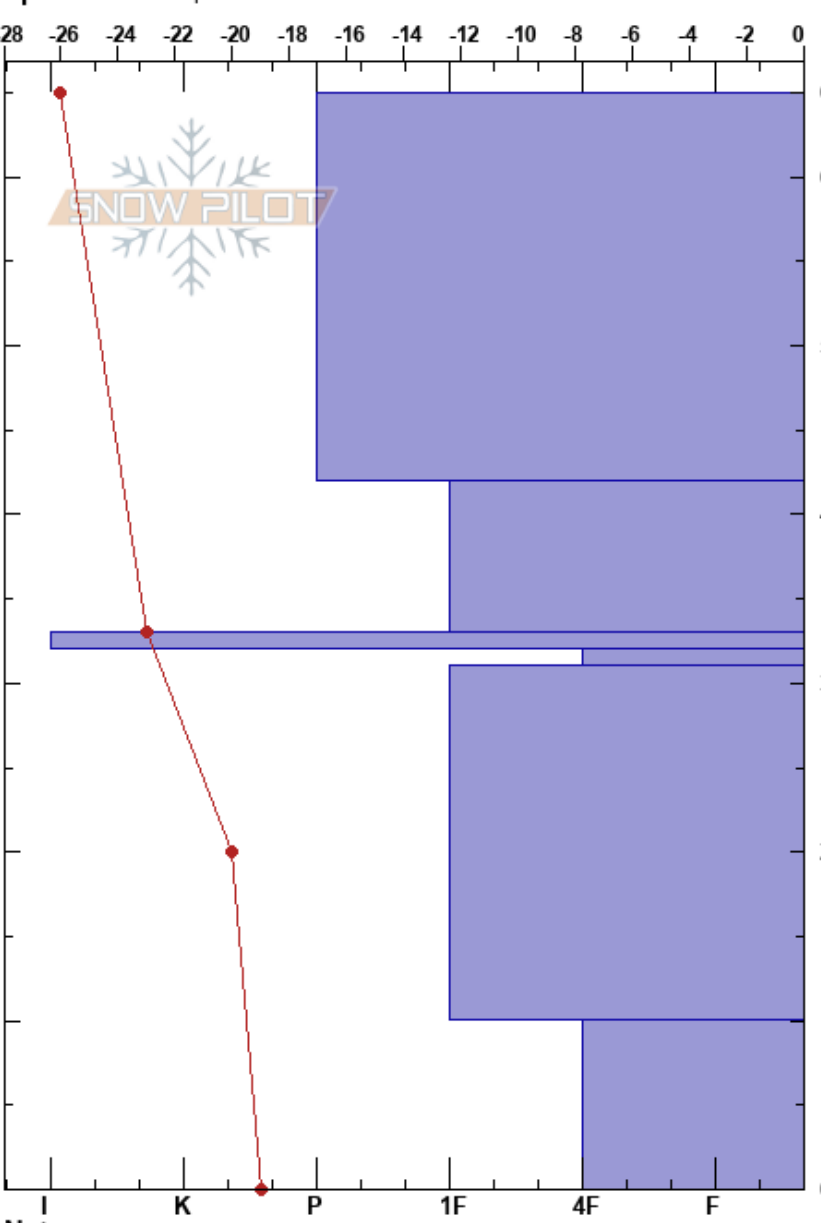

AGF-212 #7
 Svalbard
 Elevation: 308 m
 Aspect: N
 Specifics: Poor pit location

Guilhem Leprince
 07/03/2019 - 13:00
 Co-ord: 78.24893N, 15.95973E
 Slope Angle: 30°
 Wind Loading:

Stability:
 Air Temperature: -20°C
 Sky Cover: CLR
 Precipitation: NO
 Wind: W Calm

HS:65
 Layer Notes:
 42-33cm: Problematic layer

Form	Crystal		Moisture	ρ kg/m ³	Stability tests & Layer comments
	Size				
		0.3			
□ (∧)	2-4				
■ (⊗)					← STE @35cm
∧ (□)	1-3				← CT3, Q1 @34cm ← ECTP25 @34cm
□ (∧)	1-2				
∧ (□)	2-10				← STM @10cm