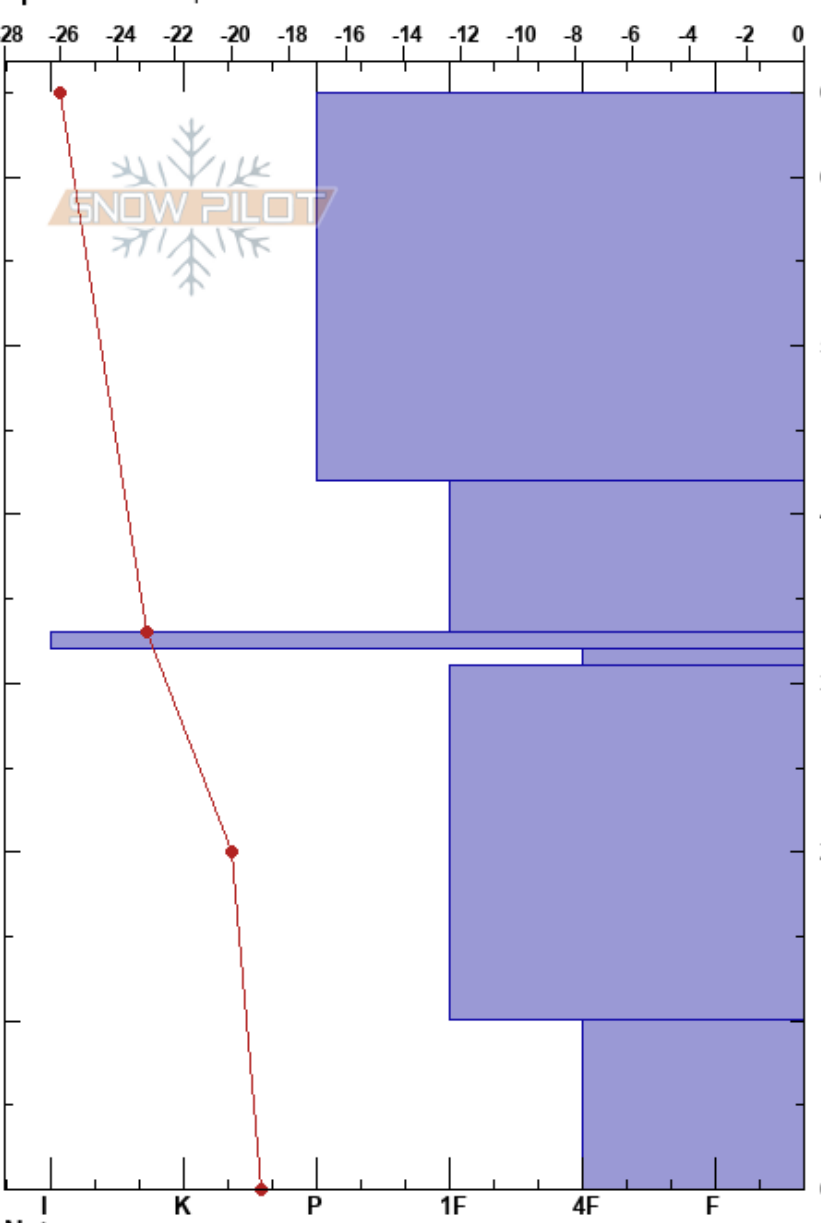

AGF-212 #7
 Svalbard
 Elevation: 308 m
 Aspect: N
 Specifics: Poor pit location

Guilhem Leprince
 07/03/2019 - 13:00
 Co-ord: 78.24893N, 15.95973E
 Slope Angle: 30°
 Wind Loading:

Stability:
 Air Temperature: -20°C
 Sky Cover: CLR
 Precipitation: NO
 Wind: W Calm

HS:65
 Layer Notes:
 42-33cm: Problematic layer

Form	Crystal		ρ kg/m ³	Stability tests & Layer comments
	Size	Moisture		
		0.3		
□ (∧)	2-4			
■ (⊗)				← STE @35cm
∧ (□)	1-3			← CT3, Q1 @34cm ← ECTP25 @34cm
□ (∧)	1-2			
∧ (□)	2-10			← STM @10cm