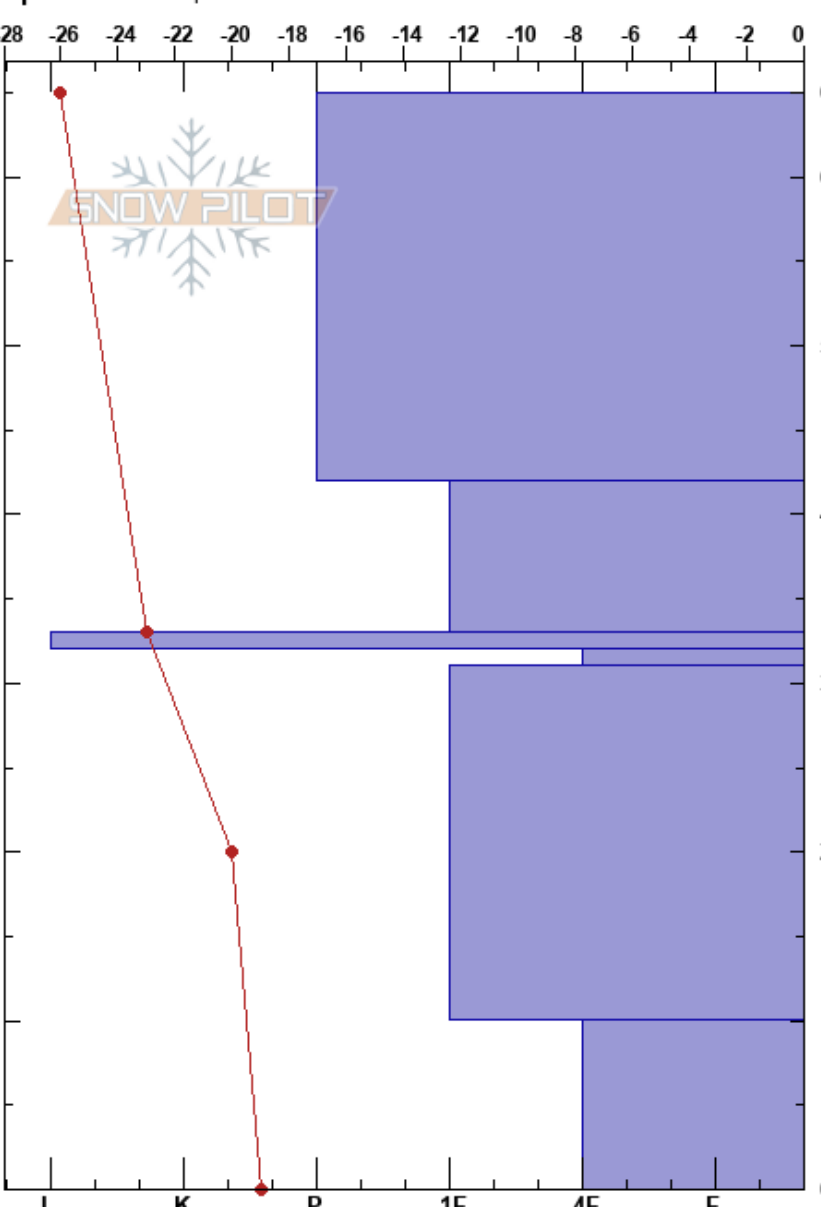

AGF-212 #7
 Svalbard
 Elevation: 308 m
 Aspect: N
 Specifics: Poor pit location

Guilhem Leprince
 07/03/2019 - 13:00
 Co-ord: 78.24893N, 15.95973E
 Slope Angle: 30°
 Wind Loading:

Stability:
 Air Temperature: -20°C
 Sky Cover: CLR
 Precipitation: NO
 Wind: W Calm

HS:65
 Layer Notes:
 42-33cm: Problematic layer

Form	Crystal		Moisture	ρ kg/m ³	Stability tests & Layer comments
	Size				
		0.3			
□ (∧)	2-4				
■ (⊗)					← STE @35cm
∧ (□)	1-3				← CT3, Q1 @34cm ← ECTP25 @34cm
□ (∧)	1-2				
∧ (□)	2-10				← STM @10cm