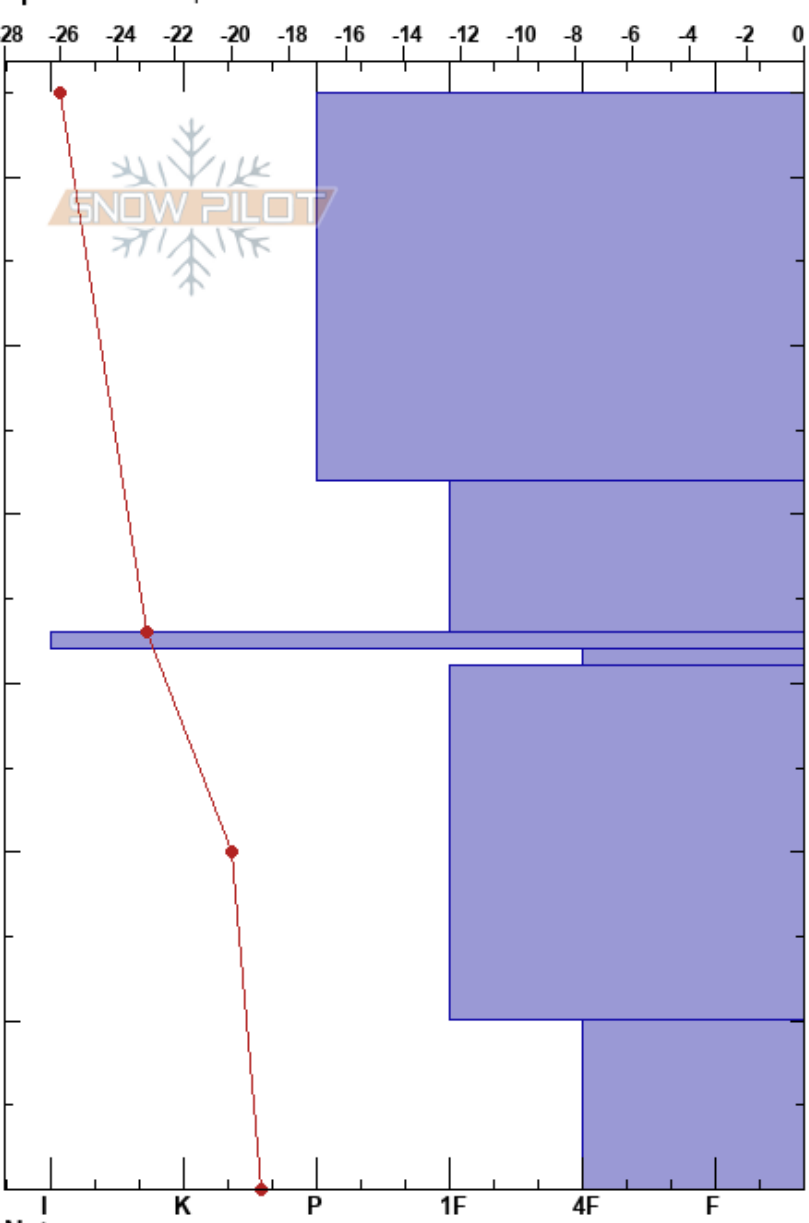

AGF-212 #7
 Svalbard
 Elevation: 308 m
 Aspect: N
 Specifics: Poor pit location

Guilhem Leprince
 07/03/2019 - 13:00
 Co-ord: 78.24893N, 15.95973E
 Slope Angle: 30°
 Wind Loading:

Stability:
 Air Temperature: -20°C
 Sky Cover: CLR
 Precipitation: NO
 Wind: W Calm

HS:65
 Layer Notes:
 42-33cm: Problematic layer

Form	Crystal Size	Moisture	ρ kg/m ³	Stability tests & Layer comments
	0.3			
□ (∧)	2-4			
■ (⊗)				← STE @35cm
∧ (□)	1-3			← CT3, Q1 @34cm ← ECTP25 @34cm
□ (∧)	1-2			
∧ (□)	2-10			← STM @10cm