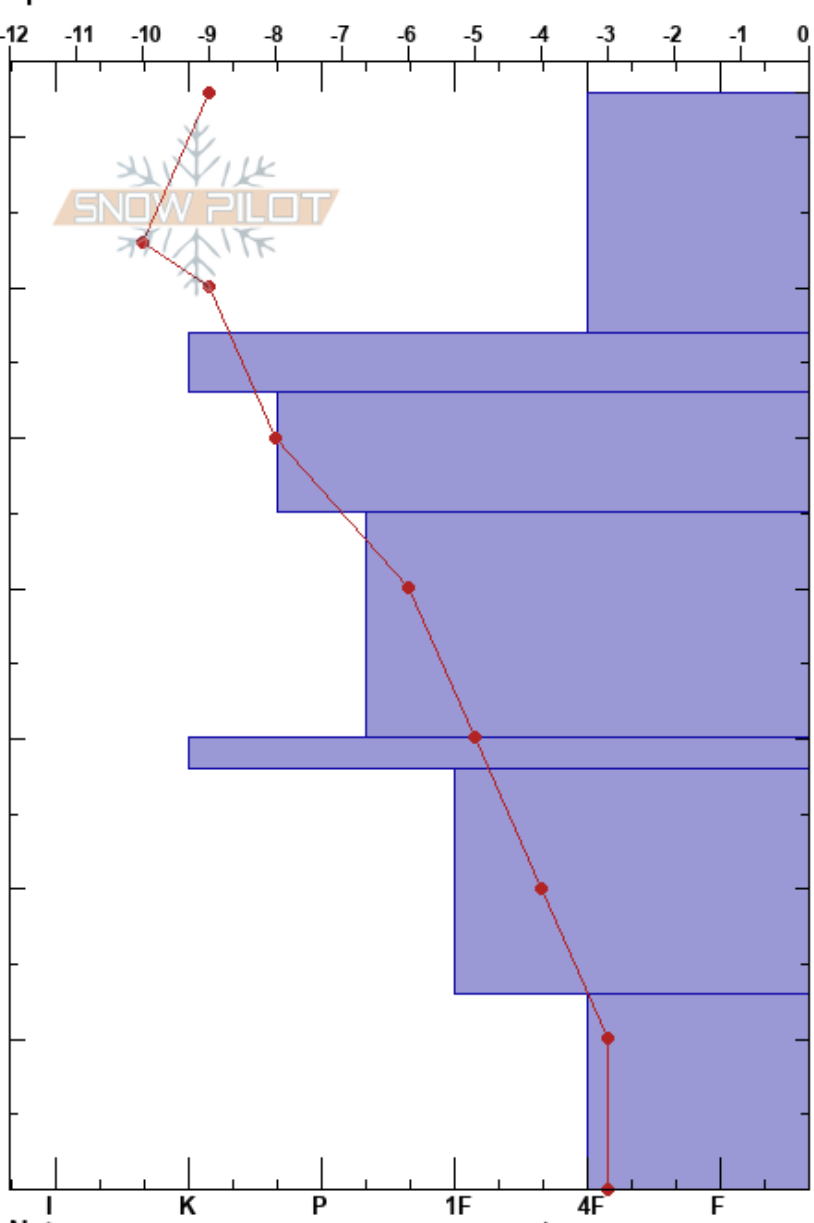

170201

Avalanche Quebec
01/02/2017 - 11:38

Stability: **HS:73**
Air Temperature: -6°C PF:20

Layer Notes:

Quebec
Elevation: 838 m
Aspect: E
Specifics:

Co-ord:
Slope Angle: 23°
Wind Loading: no

Sky Cover: SCT
Precipitation: NO
Wind: Calm

| Form | Crystal | | Moisture | ρ kg/m³ | Stability tests & Layer comments |
|---------|---------|--|----------|---------|----------------------------------|
| | Size | | | | |
| + | 1-2 | | D | | |
| ▲ | 1-3 | | D | | ← CT13, PC @57cm |
| □ (/) | 0.5-1.5 | | | | ← CT22, SP @48cm sous la croute |
| □ | 1-1.5 | | | | |
| ⊙ ⊙ | | | | | |
| □ | 1-2 | | | | |
| ^ | 2-3 | | | | |

Notes: Dans le haut du Champ en C. Zone ouverte à TL