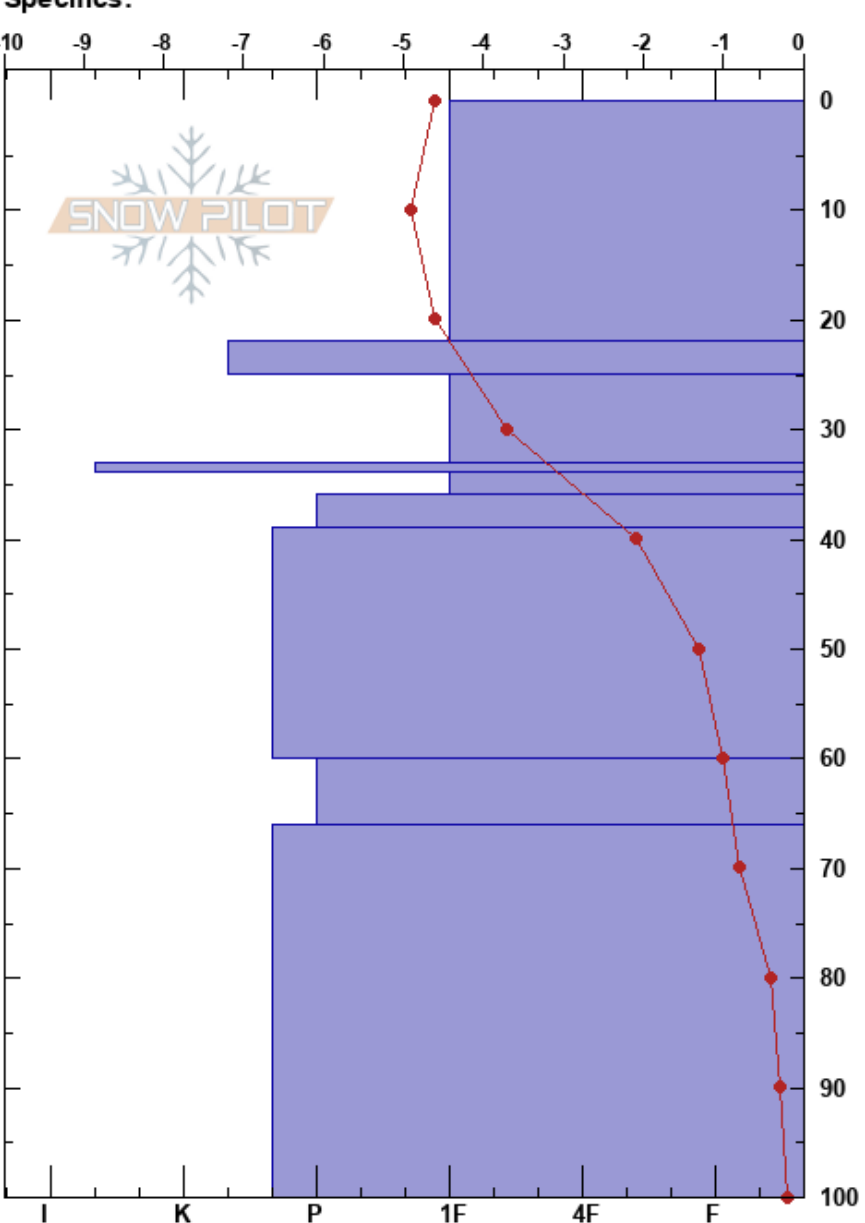

undir skarði
 Tröllaskagi
 Iceland
 Elevation: 600 m
 Aspect: 170°
 Specifics:

Gestur Hansson
 29/03/2019 - 09:00
 Co-ord: 66.12398N, -19.00188W
 Slope Angle: 22°
 Wind Loading:

Stability:
 Air Temperature: -4.6°C PF:20 22-25cm:Problematic layer
 Sky Cover: BKN
 Precipitation: NO
 Wind: SW Light Breeze

HS:100 Layer Notes:

Form	Crystal		ρ kg/m³	Stability tests & Layer comments
	Size	Moisture		
/	25			
⊙⊙				← CT12, SP @22cm
⊗	4			← CT18, SP @26cm
■				
●				
◆				
⊙			D-M	
◆				
●				

Notes: