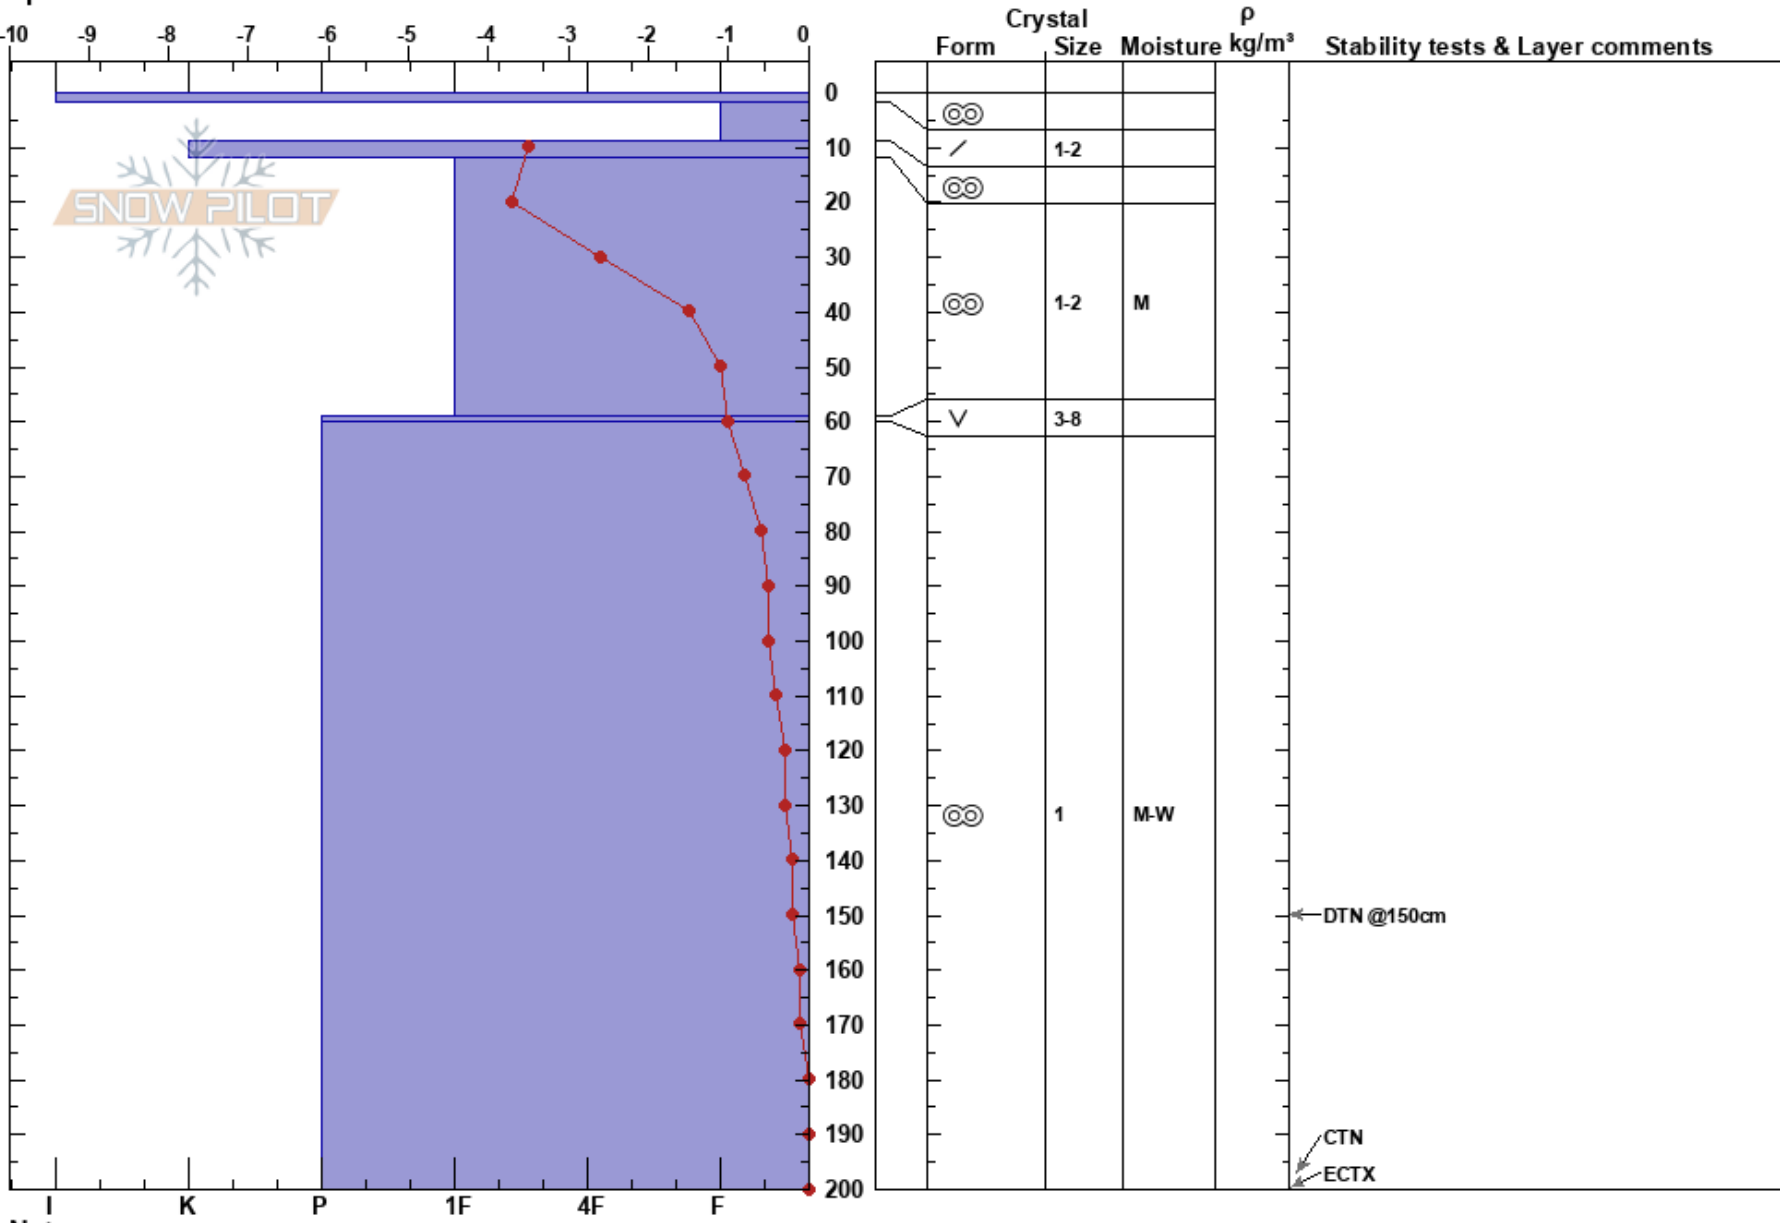

Meadows Wx  
 Selkirks  
 BC  
 Elevation: 2110 m  
 Aspect:  
 Specifics:

Nate Fochler  
 28/03/2019 - 11:10  
 Co-ord:  
 Slope Angle: 0°  
 Wind Loading:

Stability:  
 Air Temperature: 0°C  
 Sky Cover: OVC  
 Precipitation: NO  
 Wind: S Light Breeze

HS:200  
 PF:2

Layer Notes:

Notes: