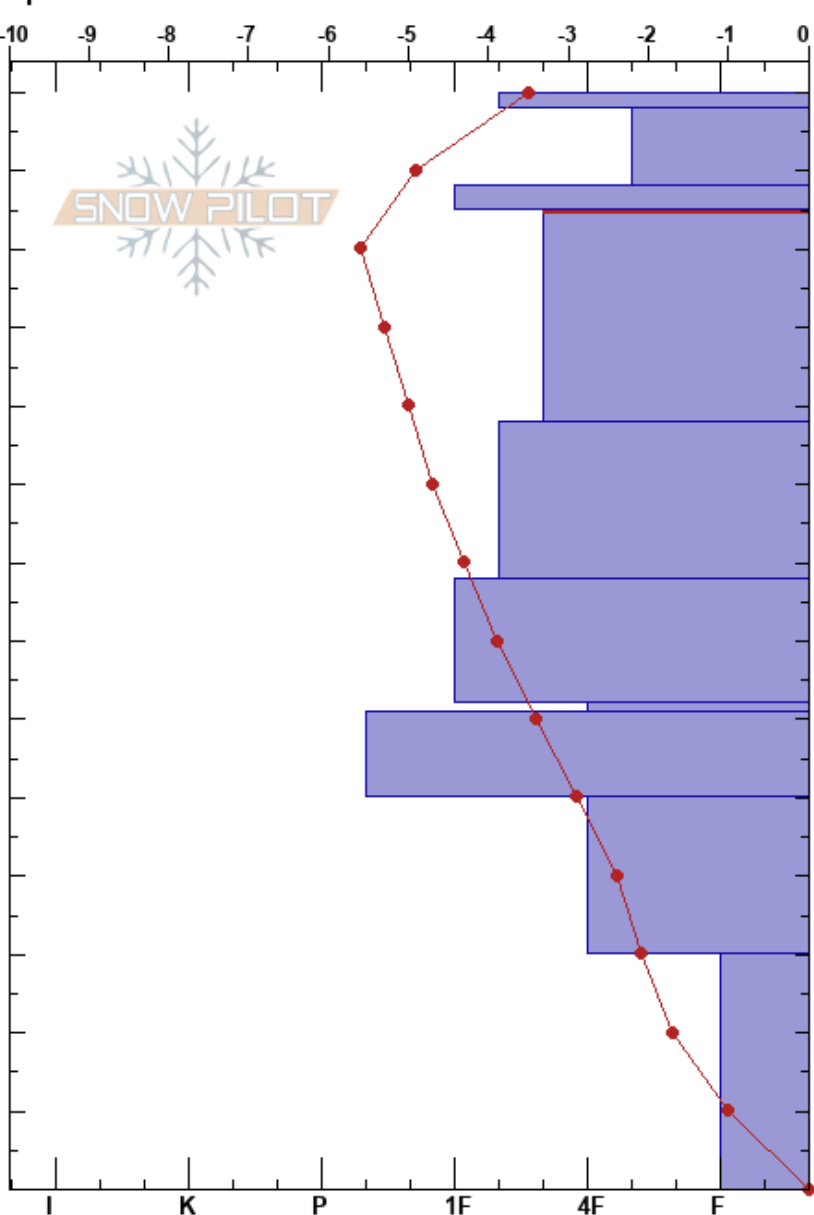

Shed 7 West SZ
 Lewis Range
 MT
 Elevation: 6352 ft
 Aspect: 73°
 Specifics:

BNSF Avalanche Safety
 01/30/2017 - 1:30pm
 Co-ord: 48.25291N, -113.49294W
 Slope Angle: 35°
 Wind Loading: yes

Stability:
 Air Temperature: -2.5°C
 Sky Cover: BKN
 Precipitation: NO
 Wind: SW Moderate

HS:140
 125-98cm: Problematic layer
 62-61cm: Decomposing

Height (cm)	Crystal		Moisture (kg/m³)	Stability tests & Layer comments
	Form	Size		
140	•	0.3	D	
130	⊖	0.3	D	
128	⊙⊙		D	← ECTN3 @128cm ← CT15, Q2 @128cm ← ECTN18 @125cm
110	⊖	0.1	D	← ECTN20 @105cm
90	⊖	0.5	D	
70	⊖	0.3	D	
62	⊙⊙		D	← ECTN26 @62cm
61	•		D	62-61cm: Decomposing
50				← CT12 @50cm Column collapsed
40	⊖	1	D	
20	^	2	D	