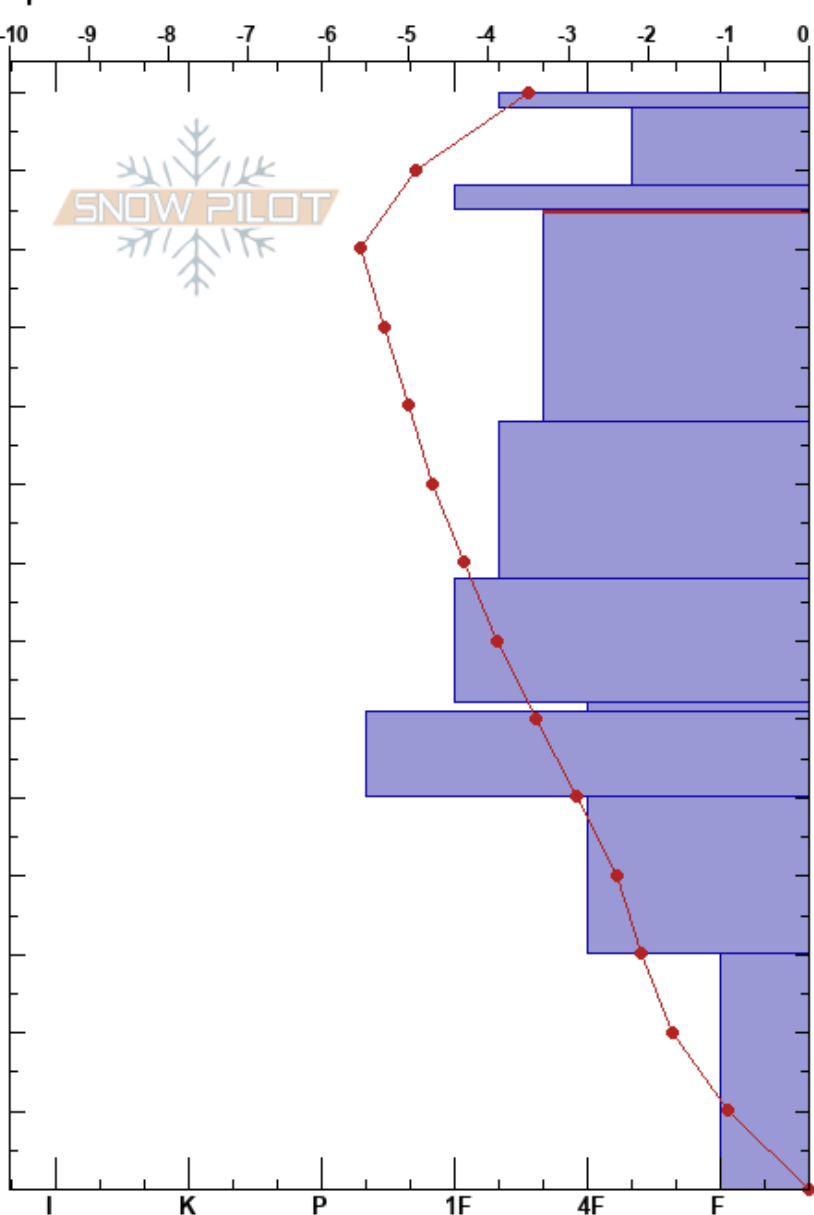

Shed 7 West SZ
 Lewis Range
 MT
 Elevation: 6352 ft
 Aspect: 73°
 Specifics:

BNSF Avalanche Safety
 01/30/2017 - 1:30pm
 Co-ord: 48.25291N, -113.49294W
 Slope Angle: 35°
 Wind Loading: yes

Stability:
 Air Temperature: -2.5°C
 Sky Cover: BKN
 Precipitation: NO
 Wind: SW Moderate

HS:140
 125-98cm: Problematic layer
 62-61cm: Decomposing

Depth (cm)	Crystal		Moisture	ρ kg/m ³	Stability tests & Layer comments
	Form	Size			
140	•	0.3	D		
130	⊖	0.3	D		
120	⊙⊙		D		← ECTN3 @128cm ← CT15, Q2 @128cm ← ECTN18 @125cm
110	⊖	0.1	D		← ECTN20 @105cm
100					
90	⊖	0.5	D		
80					
70	⊖	0.3	D		
60	⊙⊙		D		← ECTN26 @62cm
50	•		D		62-61cm: Decomposing ← CT12 @50cm Column collapsed
40	⊖	1	D		
30					
20	^	2	D		
10					
0					