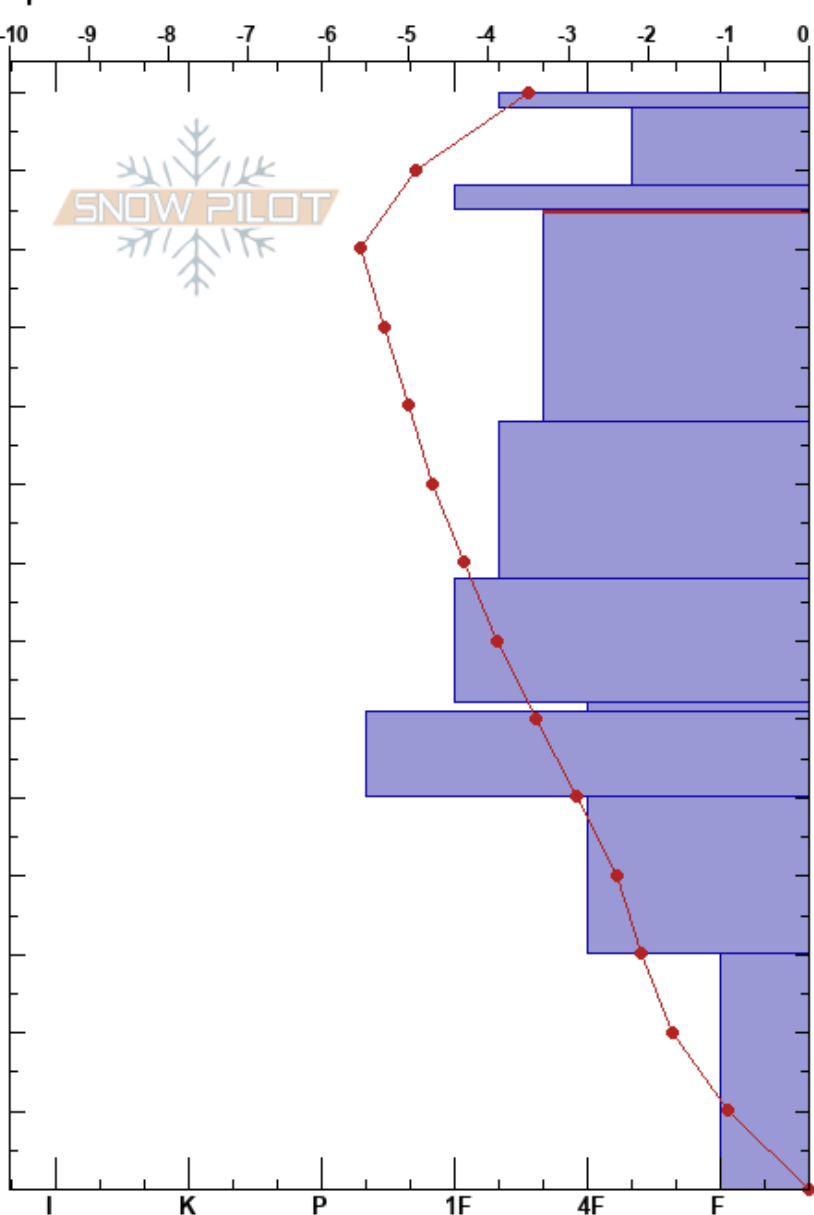

Shed 7 West SZ
 Lewis Range
 MT
 Elevation: 6352 ft
 Aspect: 73°
 Specifics:

BNSF Avalanche Safety
 01/30/2017 - 1:30pm
 Co-ord: 48.25291N, -113.49294W
 Slope Angle: 35°
 Wind Loading: yes

Stability:
 Air Temperature: -2.5°C
 Sky Cover: BKN
 Precipitation: NO
 Wind: SW Moderate

HS:140
 125-98cm: Problematic layer
 62-61cm: Decomposing

Height (cm)	Crystal		Moisture	ρ kg/m ³	Stability tests & Layer comments
	Form	Size			
140	•	0.3	D		
130	⊖	0.3	D		
120	⊙⊙		D		← ECTN3 @128cm ← CT15, Q2 @128cm ← ECTN18 @125cm
110	⊖	0.1	D		← ECTN20 @105cm
100					
90	⊖	0.5	D		
80					
70	⊖	0.3	D		
60	⊙⊙		D		← ECTN26 @62cm
50	•		D		62-61cm: Decomposing ← CT12 @50cm Column collapsed
40	⊖	1	D		
30					
20	^	2	D		
10					
0					