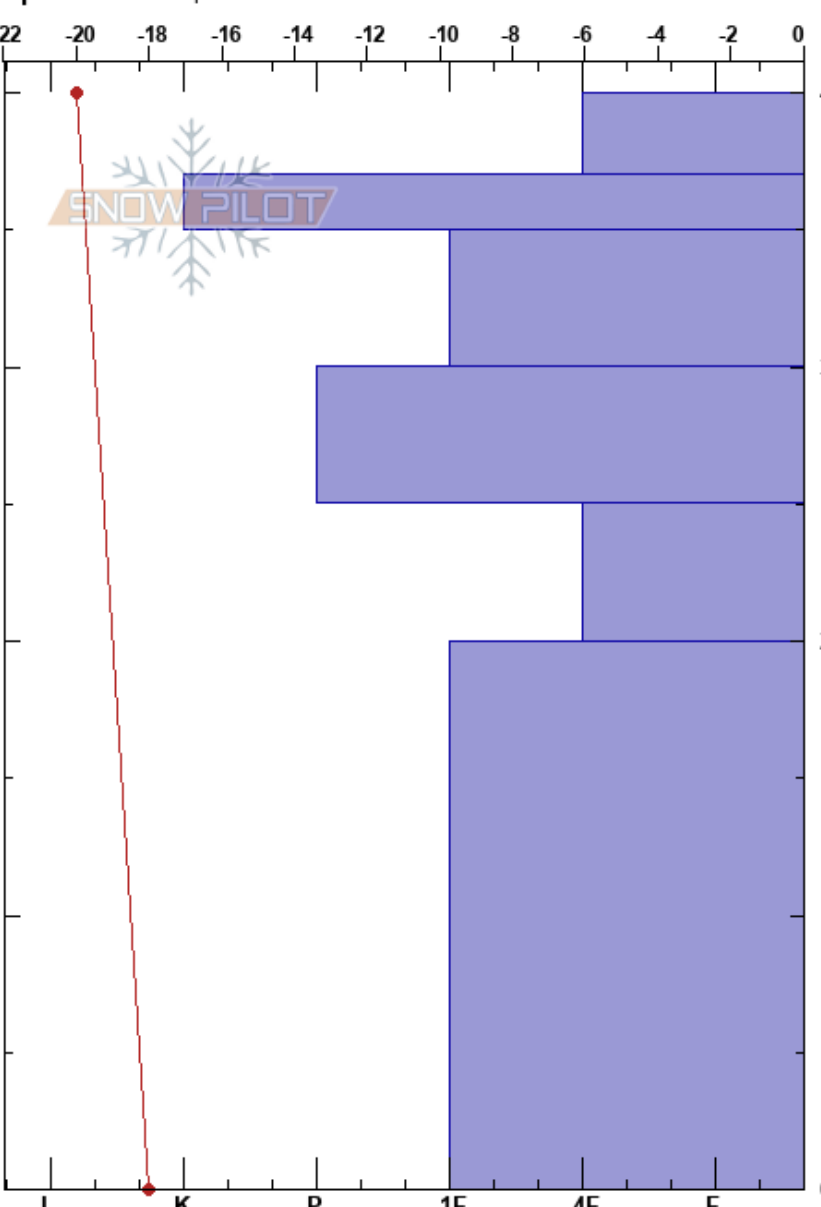

AGF-212 #5
 Svalbard
 Elevation: 354 m
 Aspect: N
 Specifics: Poor pit location

Guilhem Leprince
 06/03/2019 - 14:00
 Co-ord: 78.24721N, 15.98419E
 Slope Angle: 20°
 Wind Loading: no

Stability:
 Air Temperature: -20°C
 Sky Cover: BKN
 Precipitation: NO
 Wind: E Calm

HS:40
 Layer Notes:
 40-37cm: Problematic layer

Form	Crystal		Moisture	ρ kg/m ³	Stability tests & Layer comments
	Size				
/					
■					← CTV, Q1 @37cm
◐	0.3				
□	0.5				
□	2				
□	1				← CTV, Q2 @20cm