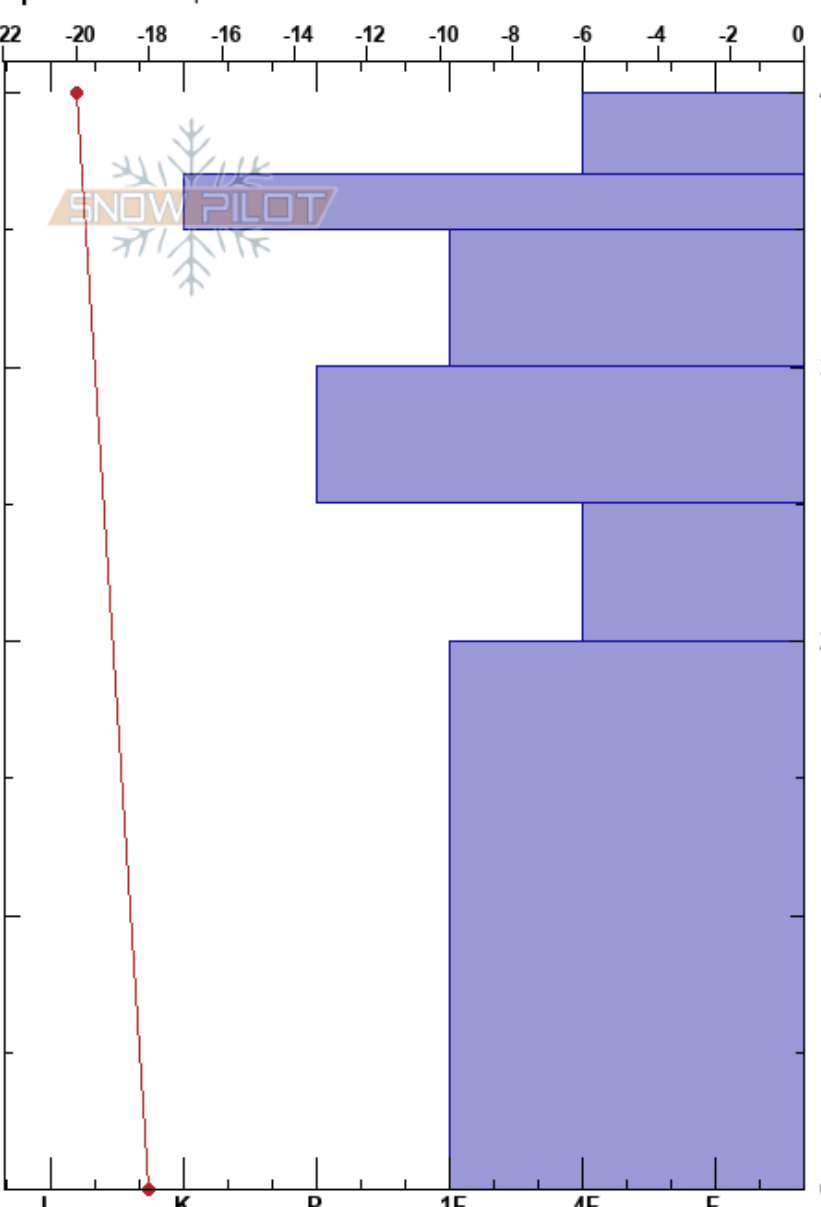

AGF-212 #5
 Svalbard
 Elevation: 354 m
 Aspect: N
 Specifics: Poor pit location

Guilhem Leprince
 06/03/2019 - 14:00
 Co-ord: 78.24721N, 15.98419E
 Slope Angle: 20°
 Wind Loading: no

Stability:
 Air Temperature: -20°C
 Sky Cover: BKN
 Precipitation: NO
 Wind: E Calm

HS:40
 40-37cm: Problematic layer

Form	Crystal		ρ kg/m ³	Stability tests & Layer comments
	Size	Moisture		
/				
■				← CTV, Q1 @37cm
◐	0.3			
□	0.5			
□	2			
□	1			← CTV, Q2 @20cm

Notes:

I K P 1F 4F F