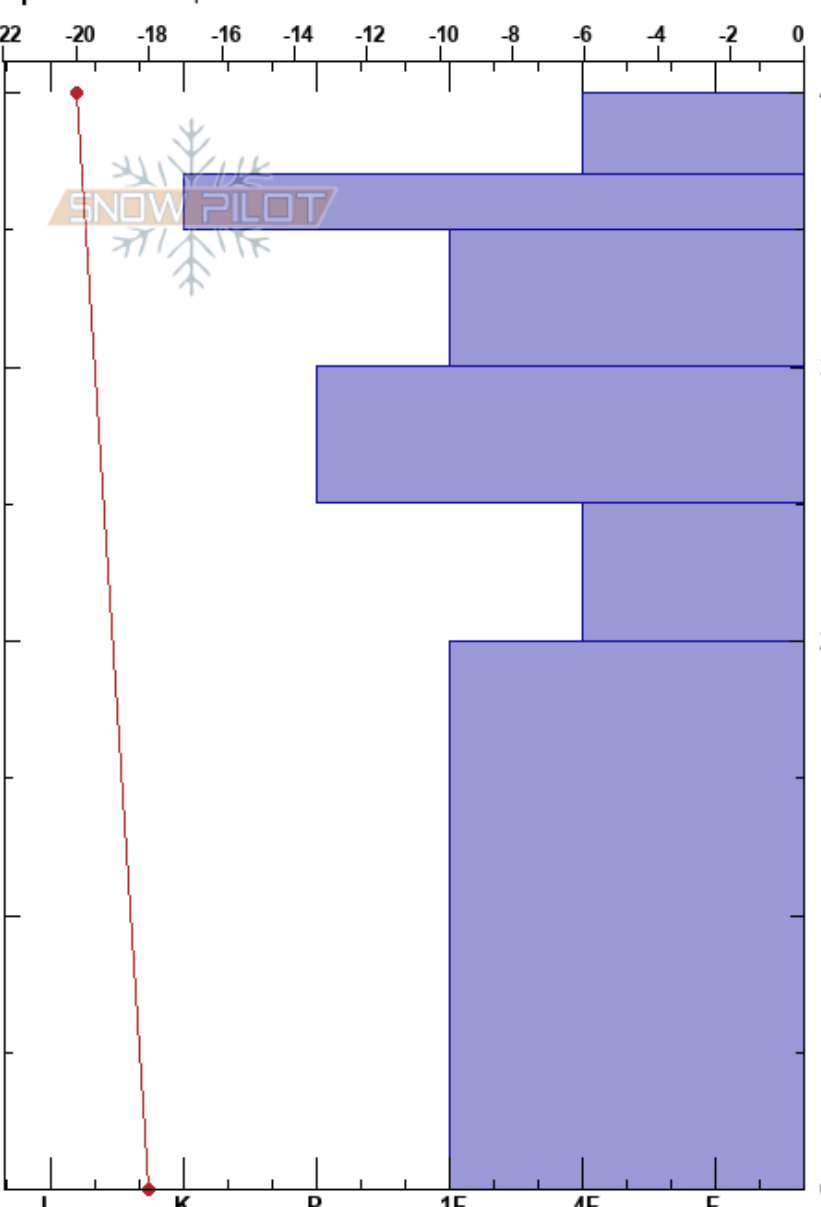

AGF-212 #5  
 Svalbard  
 Elevation: 354 m  
 Aspect: N  
 Specifics: Poor pit location

Guilhem Leprince  
 06/03/2019 - 14:00  
 Co-ord: 78.24721N, 15.98419E  
 Slope Angle: 20°  
 Wind Loading: no

Stability:  
 Air Temperature: -20°C  
 Sky Cover: BKN  
 Precipitation: NO  
 Wind: E Calm

HS:40  
 Layer Notes:  
 40-37cm: Problematic layer

| Form | Crystal |          | $\rho$<br>kg/m <sup>3</sup> | Stability tests & Layer comments |
|------|---------|----------|-----------------------------|----------------------------------|
|      | Size    | Moisture |                             |                                  |
| /    |         |          |                             |                                  |
| ■    |         |          |                             | ← CTV, Q1 @37cm                  |
| ◐    | 0.3     |          |                             |                                  |
| □    | 0.5     |          |                             |                                  |
| □    | 2       |          |                             |                                  |
|      |         |          |                             | ← CTV, Q2 @20cm                  |
| □    | 1       |          |                             |                                  |