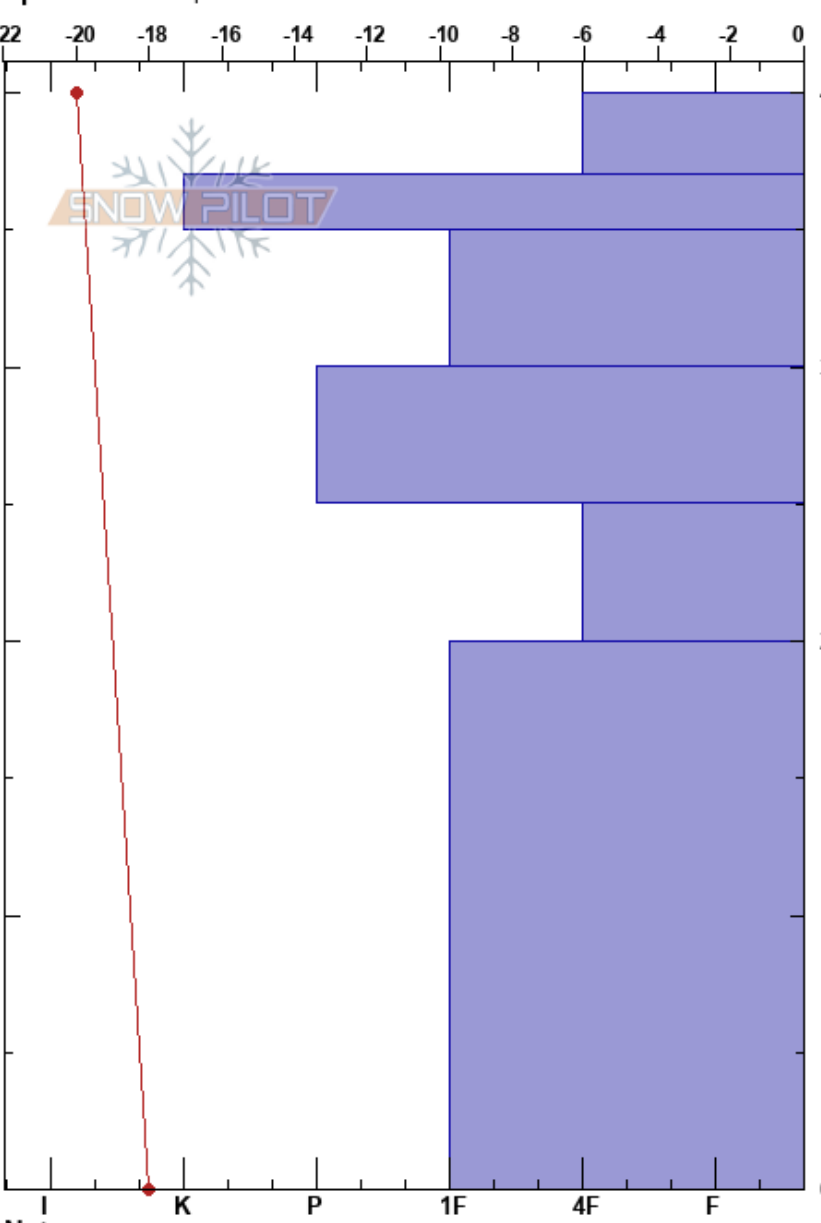

AGF-212 #5
 Svalbard
 Elevation: 354 m
 Aspect: N
 Specifics: Poor pit location

Guilhem Leprince
 06/03/2019 - 14:00
 Co-ord: 78.24721N, 15.98419E
 Slope Angle: 20°
 Wind Loading: no

Stability:
 Air Temperature: -20°C
 Sky Cover: BKN
 Precipitation: NO
 Wind: E Calm

HS:40
 Layer Notes:
 40-37cm: Problematic layer

Form	Crystal		Moisture	ρ kg/m ³	Stability tests & Layer comments
	Size				
/					
■					← CTV, Q1 @37cm
◐	0.3				
□	0.5				
□	2				
□	1				← CTV, Q2 @20cm