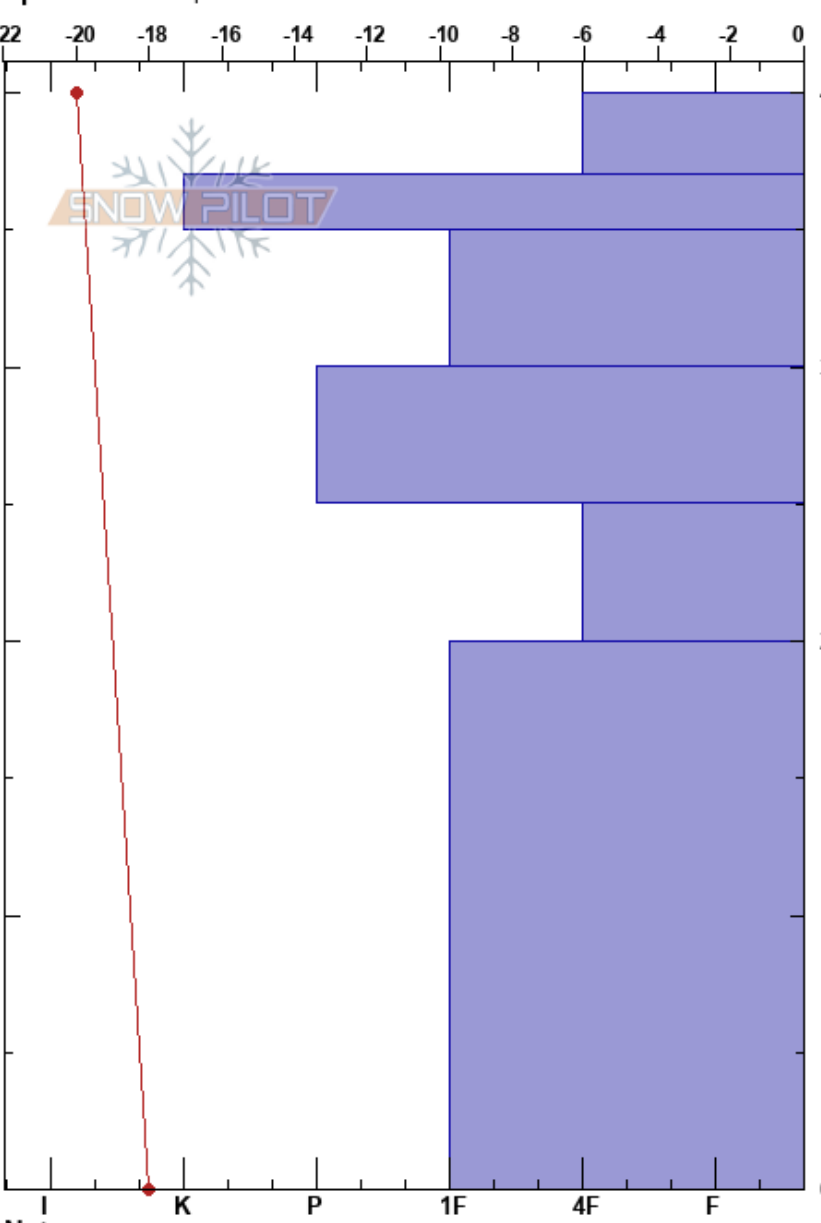

AGF-212 #5
 Svalbard
 Elevation: 354 m
 Aspect: N
 Specifics: Poor pit location

Guilhem Leprince
 06/03/2019 - 14:00
 Co-ord: 78.24721N, 15.98419E
 Slope Angle: 20°
 Wind Loading: no

Stability:
 Air Temperature: -20°C
 Sky Cover: BKN
 Precipitation: NO
 Wind: E Calm

HS:40
 40-37cm: Problematic layer

Form	Crystal		Moisture	ρ kg/m ³	Stability tests & Layer comments
	Size				
/					
■					← CTV, Q1 @37cm
◐	0.3				
□	0.5				
□	2				
					← CTV, Q2 @20cm
□	1				