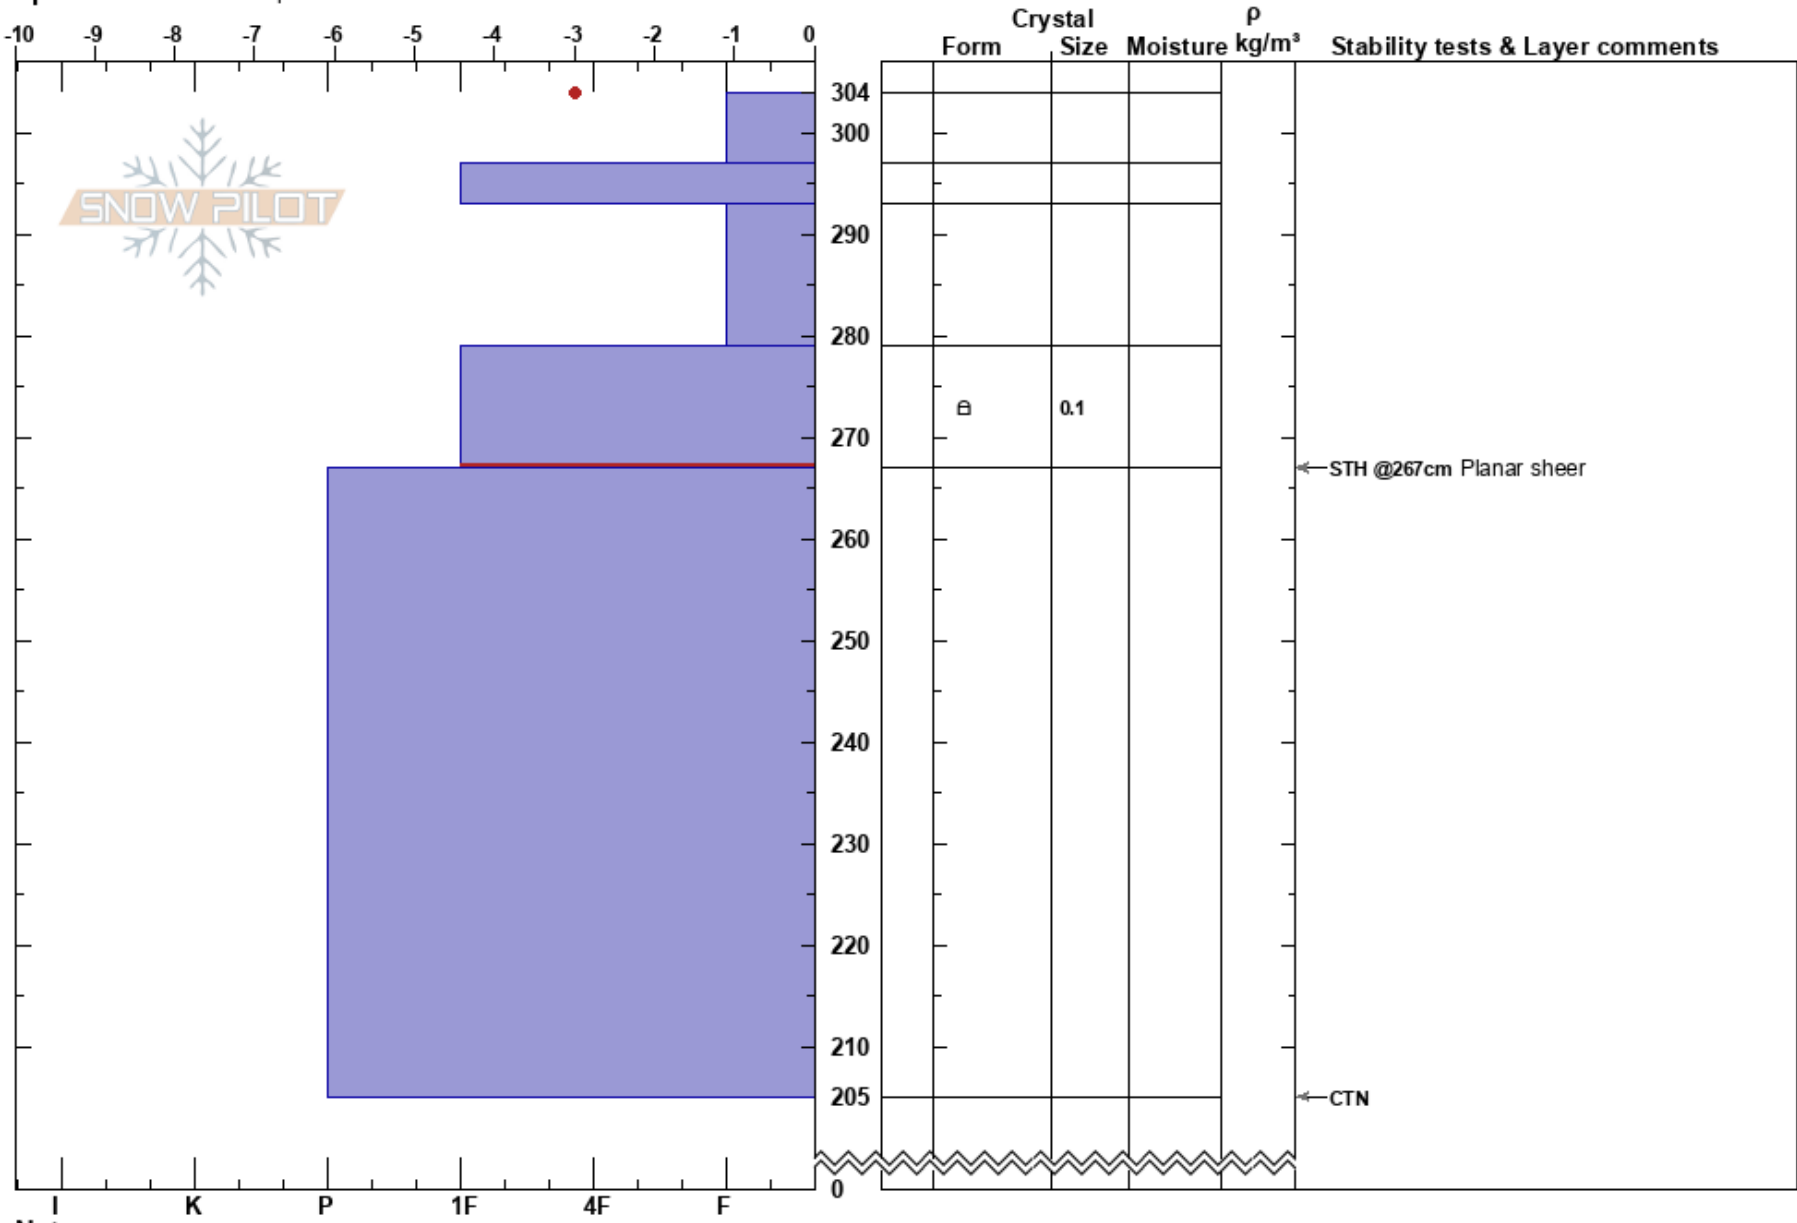

Moonlight Bowl
Berthoud Pass
CO
Elevation: 3595 m
Aspect: E
Specifics: We skied slope

Nick D'Hulster
03/27/2019 - 10:59am
Co-ord:
Slope Angle: 33°
Wind Loading: previous

Stability: Good
Air Temperature: 4°C
Sky Cover: FEW
Precipitation: NO
Wind: E Light Breeze

HS:304

Layer Notes:
279-267cm: Problematic layer

Notes: Mild gusts occasionally