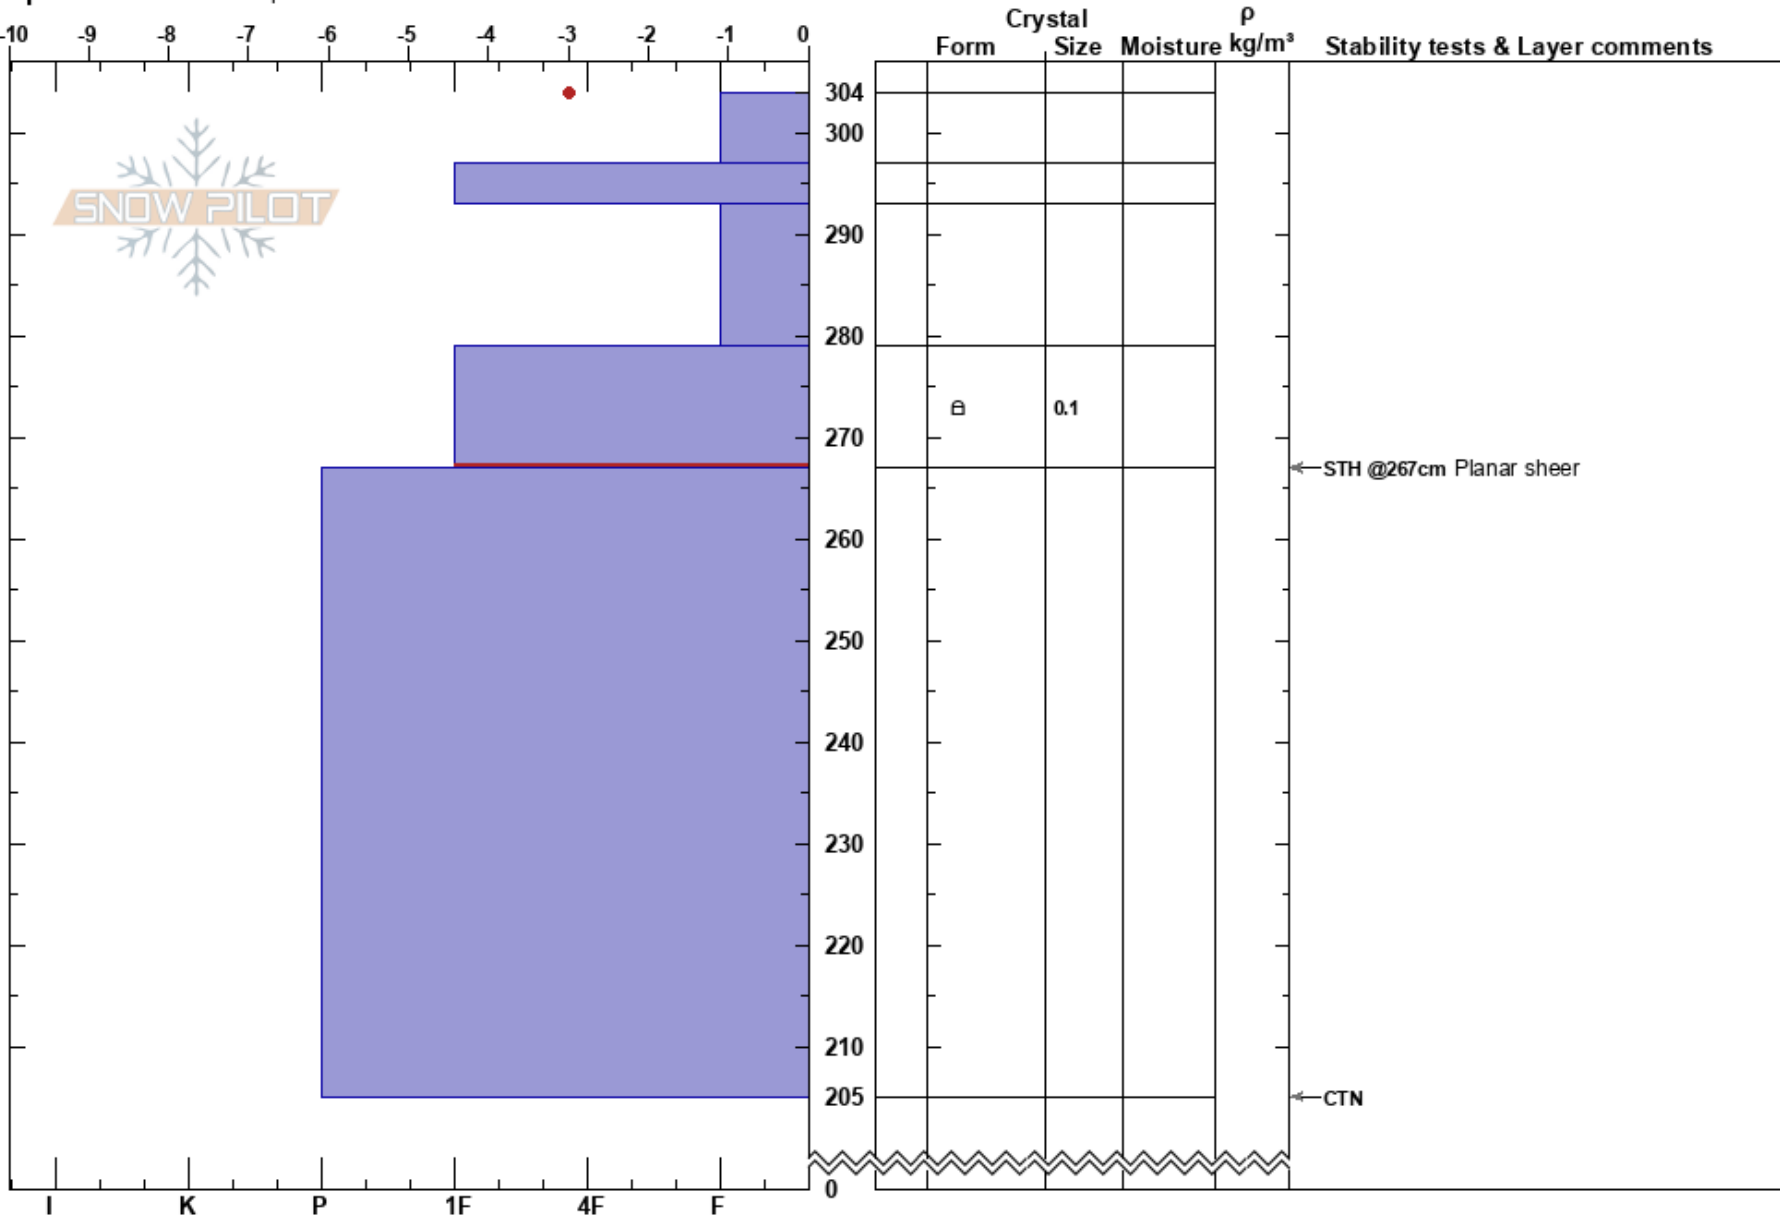

Moonlight Bowl
 Berthoud Pass
 CO
 Elevation: 3595 m
 Aspect: E
 Specifics: We skied slope

Nick D'Hulster
 03/27/2019 - 10:59am
 Co-ord:
 Slope Angle: 33°
 Wind Loading: previous

Stability: Good
 Air Temperature: 4°C
 Sky Cover: FEW
 Precipitation: NO
 Wind: E Light Breeze

HS:304

PF:30 279-267cm:Problematic layer

Notes: Mild gusts occasionally