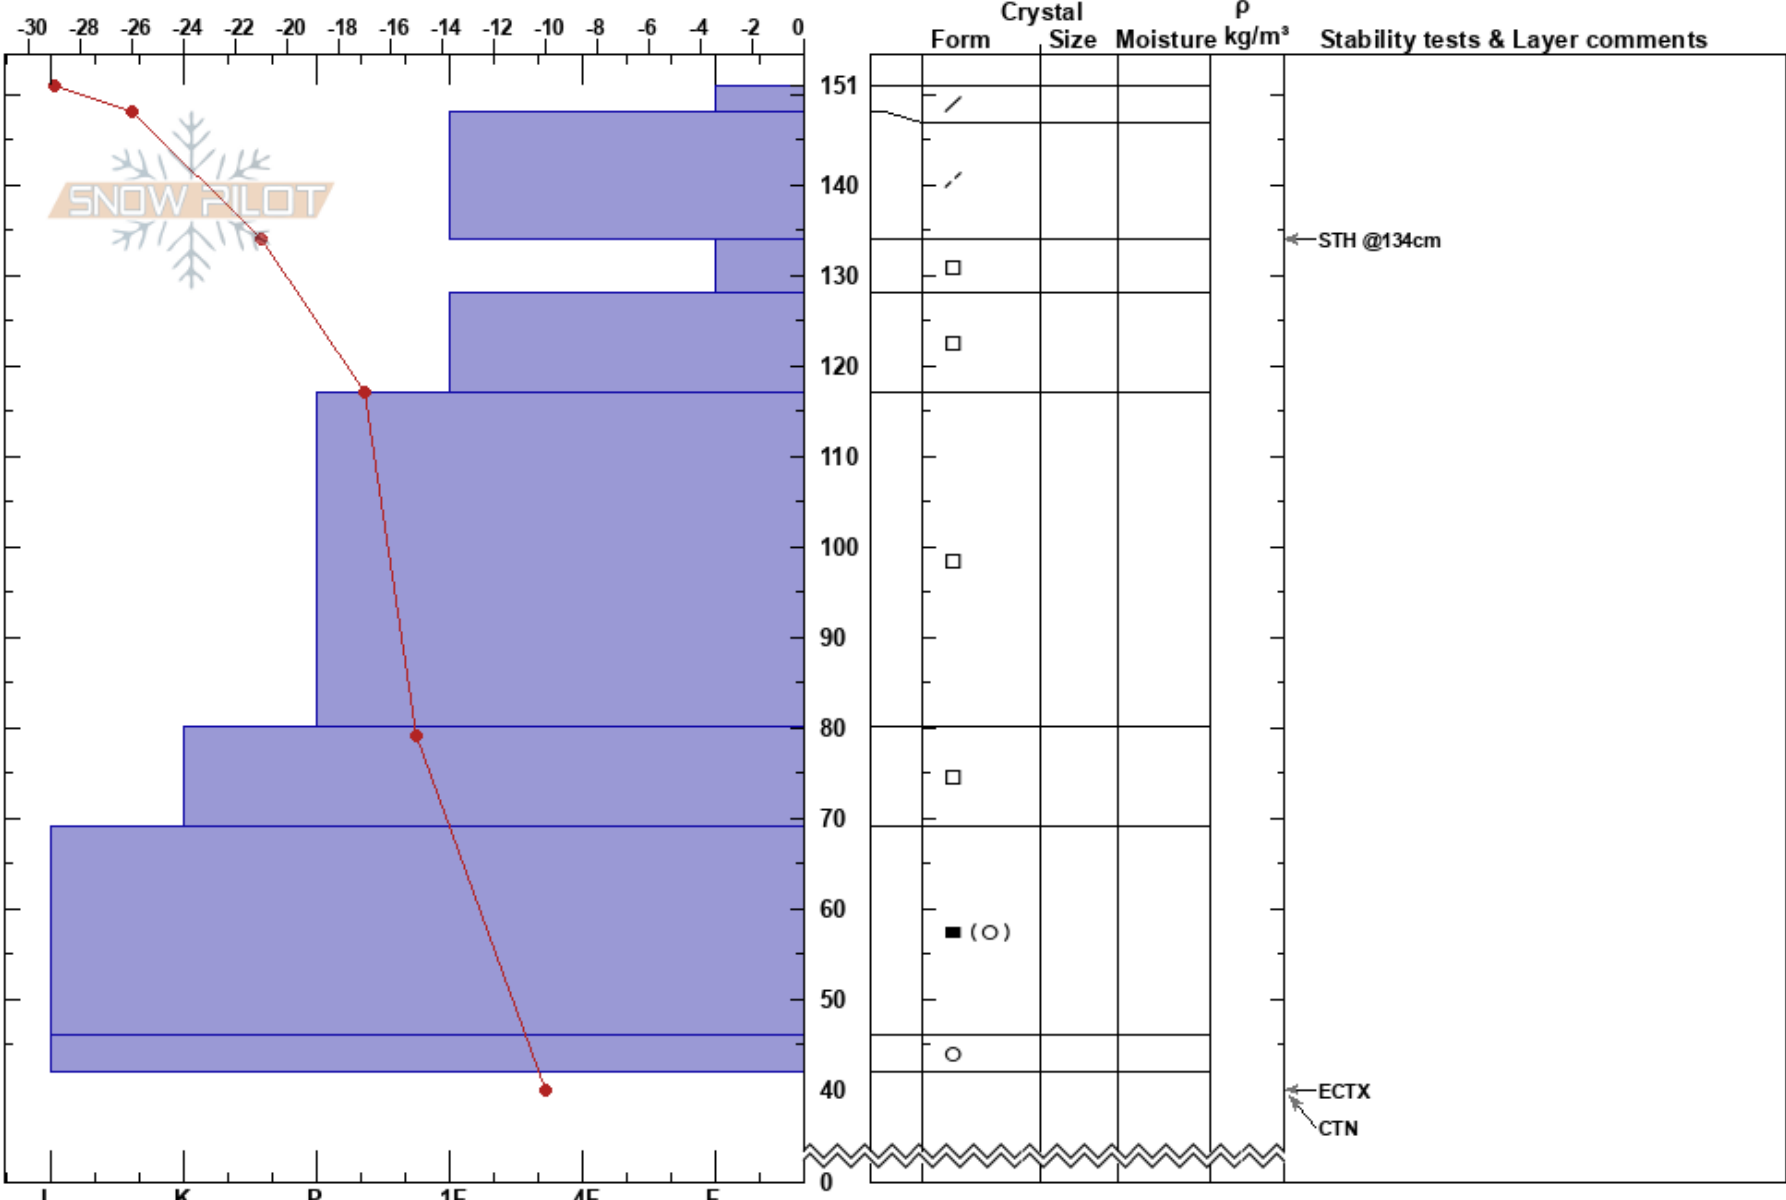

AGF-212 #1

Guilhem Leprince

02/03/2019 - 16:00

Stability:

HS:151

Layer Notes:

Svalbard

Co-ord: 78.25599N, 16.13606E

Air Temperature: -25°C

134-128cm: Problematic layer

Elevation: 620 m

Slope Angle: 13°

Sky Cover: FEW

Precipitation: NO

Aspect: SE

Wind Loading:

Wind: Calm

Specifics: We snowmobiled slope; Poor pit location

Notes: