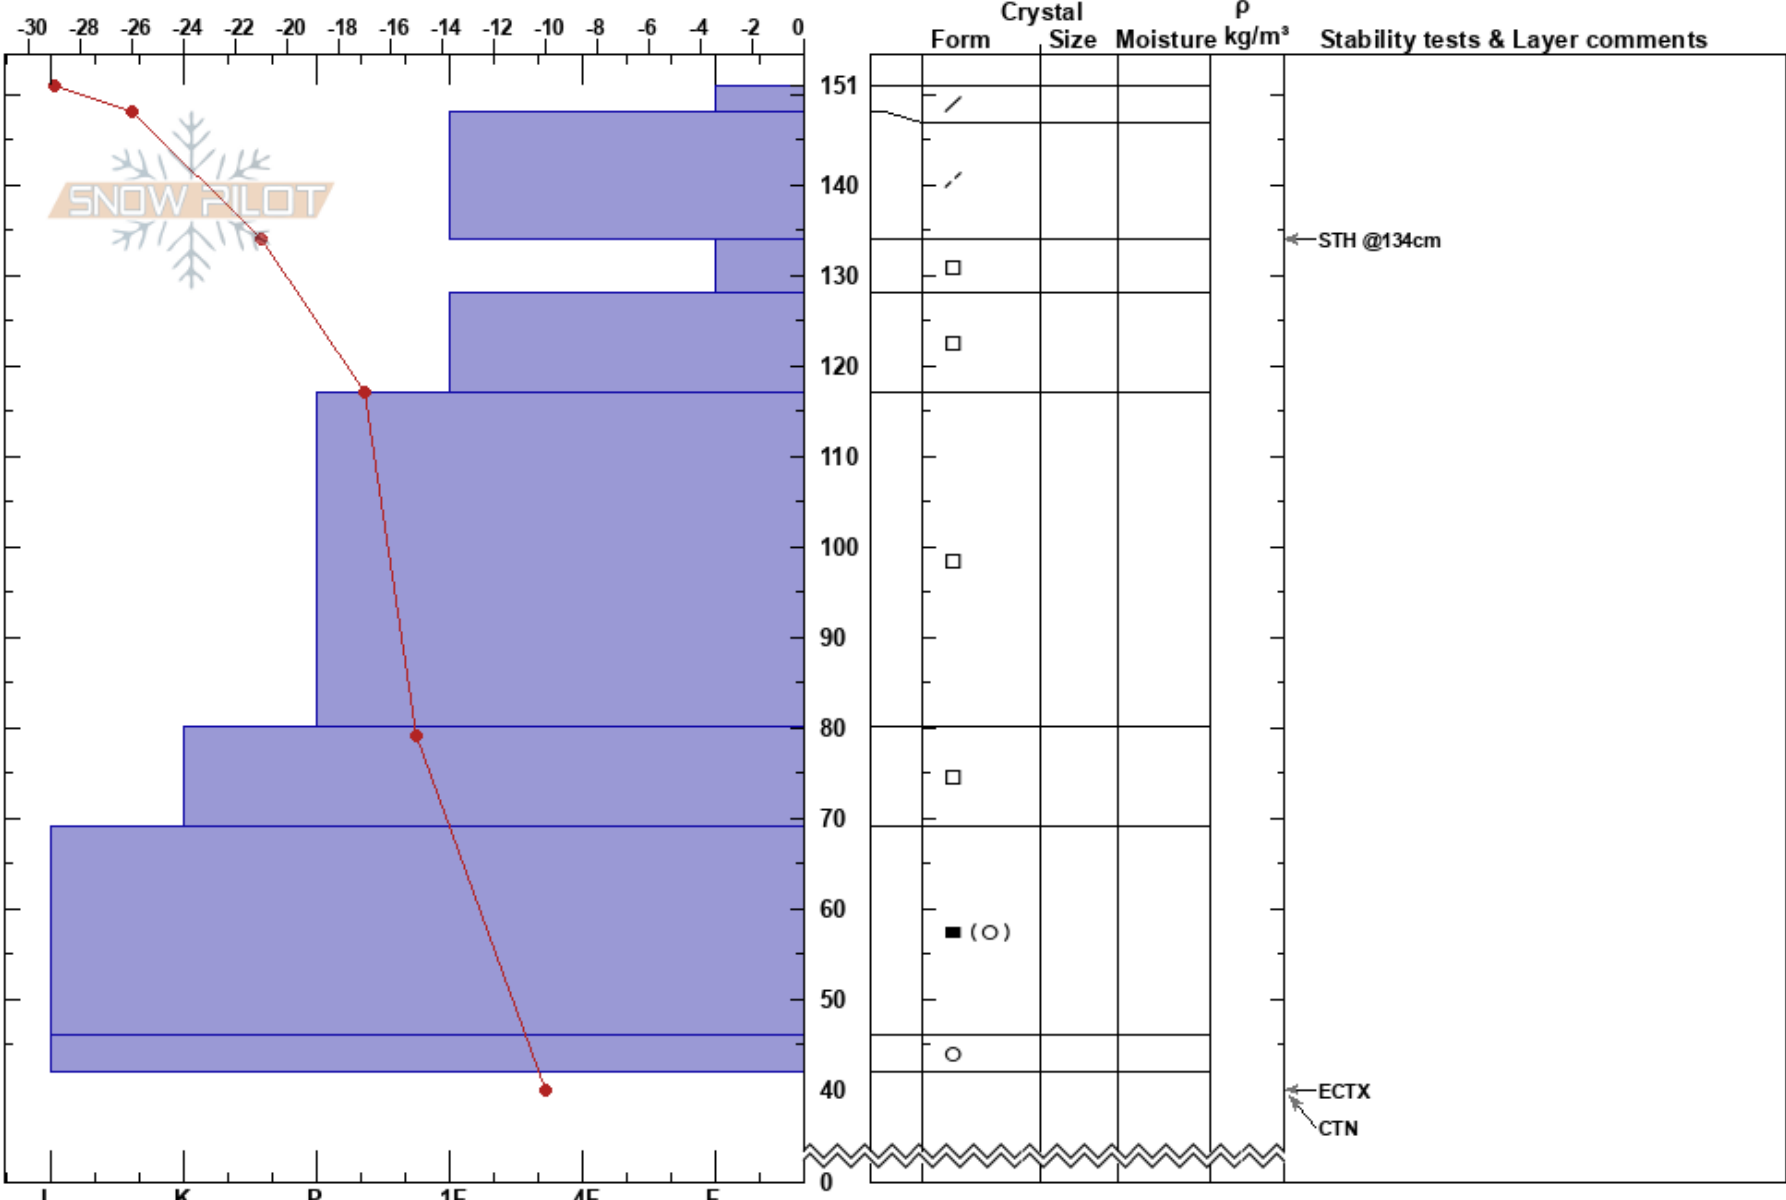

AGF-212 #1

Guilhem Leprince

Stability:

HS:151

Layer Notes:

02/03/2019 - 16:00

Air Temperature: -25°C

134-128cm:Problematic layer

Svalbard

Co-ord: 78.25599N, 16.13606E

Sky Cover: FEW

Elevation: 620 m

Slope Angle: 13°

Precipitation: NO

Aspect: SE

Wind Loading:

Wind: Calm

Specifics: We snowmobiled slope; Poor pit location

Notes: