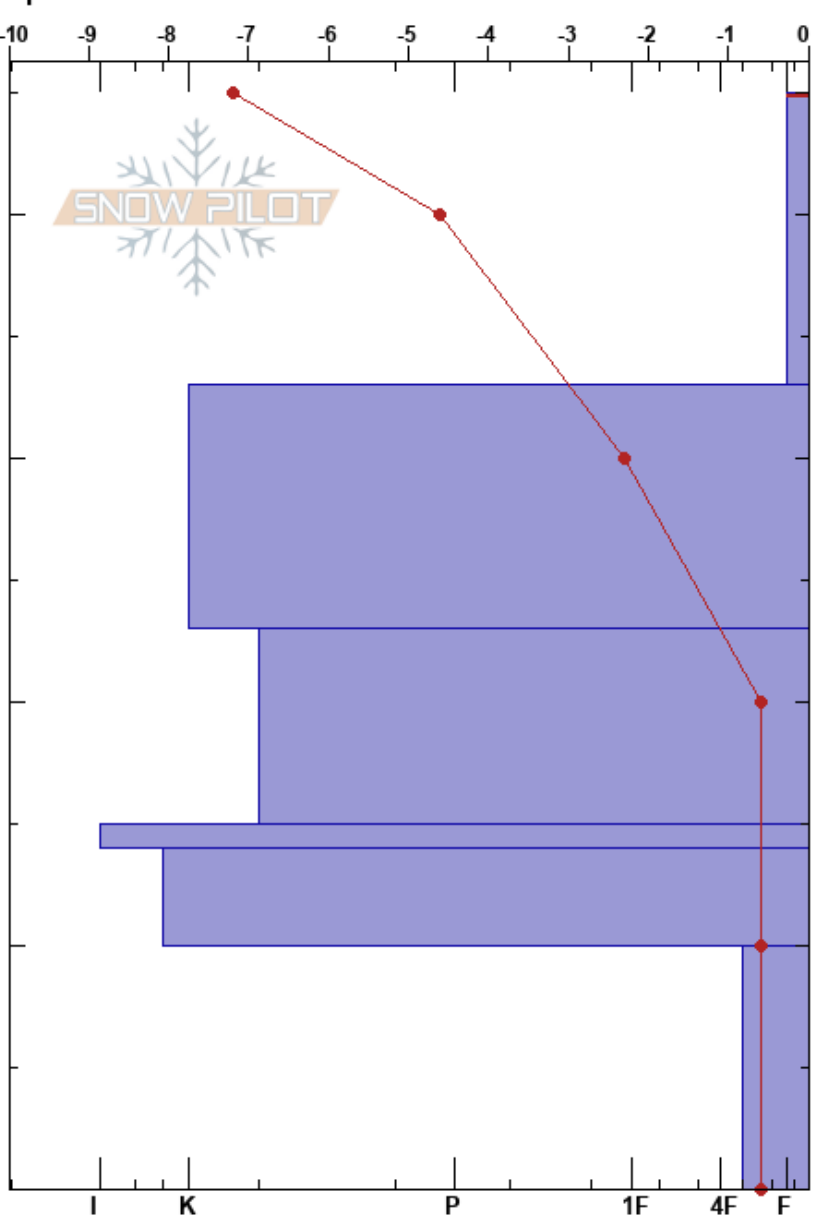

Steinskarfjellet low
 Kvaløya
 Norway
 Elevation: 230 m
 Aspect: N
 Specifics:

Paul Velsand
 01/02/2017 - 11:45
 Co-ord: 33W 639468E 7732280N
 Slope Angle: 5°
 Wind Loading: yes

Stability: **HS:45**
 Air Temperature: -5°C
 Sky Cover: OVC
 Precipitation: S-1
 Wind: S Moderate

PF:13
 Layer Notes:
 45-33cm: Problematic layer
 10-0cm: Packing under compression

Form	Crystal		Moisture	ρ kg/m ³	Stability tests & Layer comments
	Size				
/	1.5		D	120	
⊙⊙	1.5		D		ECTN19 @25cm ECTN21 @25cm
⊙⊙	2		D	310	
■					
⊙⊙	1.5		D		
○	5		M	400	10-0cm: Packing under compression