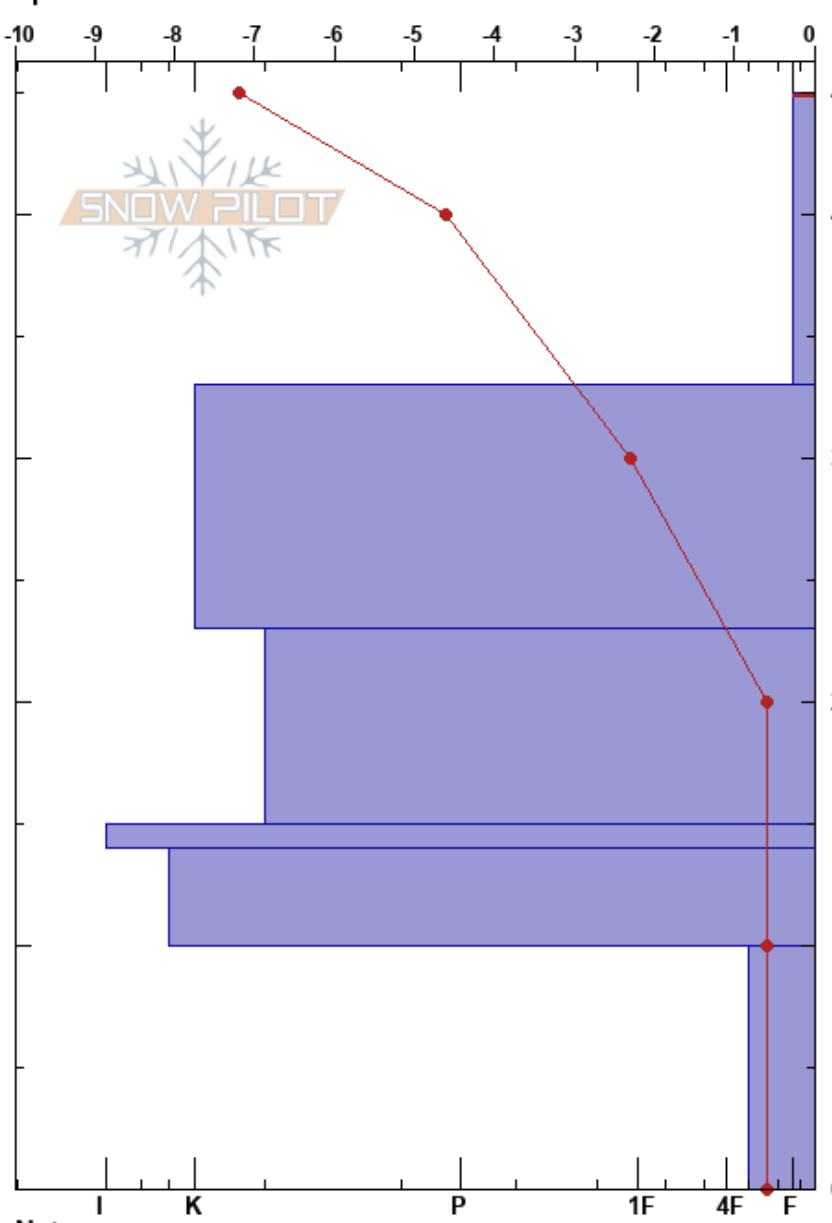

Steinskarfjellet low
 Kvaløya
 Norway
 Elevation: 230 m
 Aspect: N
 Specifics:

Paul Velsand
 01/02/2017 - 11:45
 Co-ord: 33W 639468E 7732280N
 Slope Angle: 5°
 Wind Loading: yes

Stability:
 Air Temperature: -5°C
 Sky Cover: OVC
 Precipitation: S-1
 Wind: S Moderate

HS:45
 PF:13
 Layer Notes:
 45-33cm: Problematic layer
 10-0cm: Packing under compression

Form	Crystal		Moisture	ρ kg/m ³	Stability tests & Layer comments
	Size				
/	1.5		D	120	
⊙⊙	1.5		D		ECTN19 @25cm ECTN21 @25cm
⊙⊙	2		D	310	
■					
⊙⊙	1.5		D		
○	5		M	400	10-0cm: Packing under compression