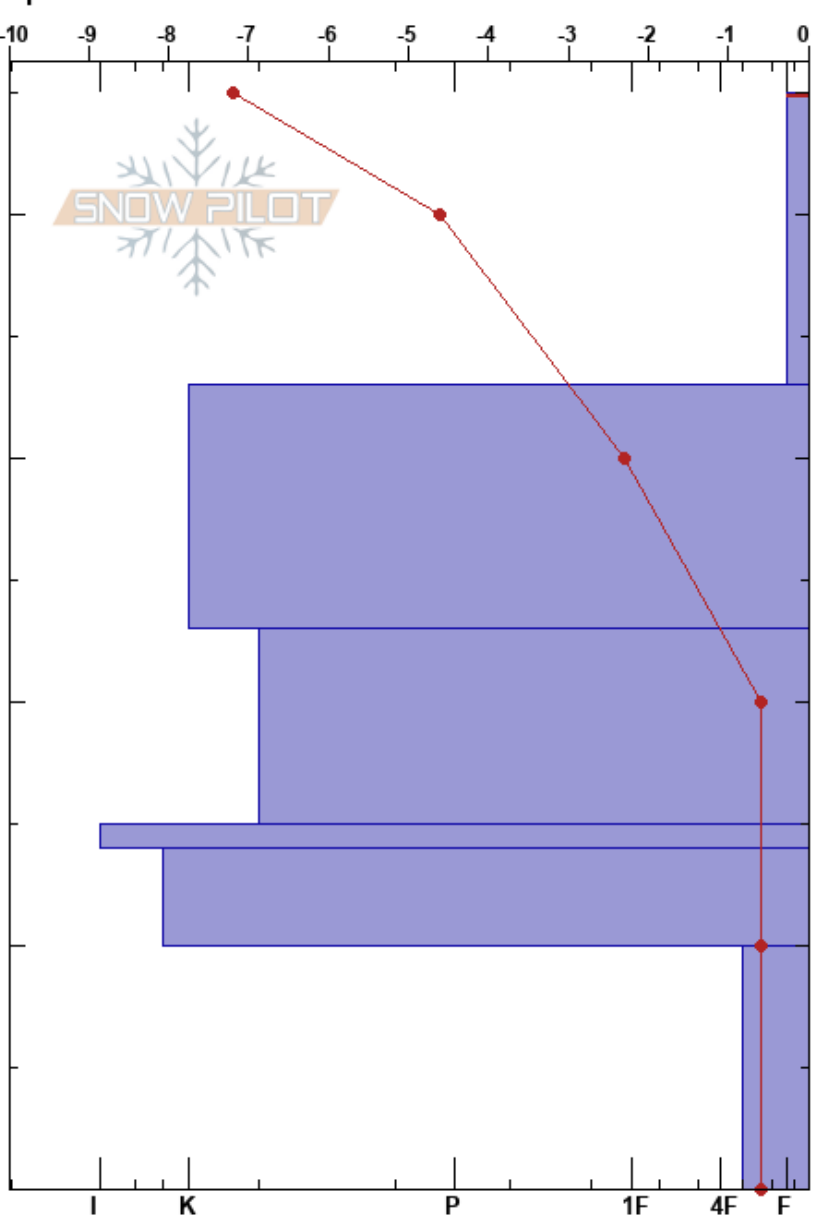

Steinskarfjellet low  
 Kvaløya  
 Norway  
 Elevation: 230 m  
 Aspect: N  
 Specifics:

Paul Velsand  
 01/02/2017 - 11:45  
 Co-ord: 33W 639468E 7732280N  
 Slope Angle: 5°  
 Wind Loading: yes

Stability:  
 Air Temperature: -5°C  
 Sky Cover: OVC  
 Precipitation: S-1  
 Wind: S Moderate

HS:45  
 PF:13  
 Layer Notes:  
 45-33cm: Problematic layer  
 10-0cm: Packing under compression

Form	Crystal		Moisture	$\rho$ kg/m <sup>3</sup>	Stability tests & Layer comments
	Size				
/	1.5		D	120	
⊙⊙	1.5		D		ECTN19 @25cm ECTN21 @25cm
⊙⊙	2		D	310	
■					
⊙⊙	1.5		D		
○	5		M	400	10-0cm: Packing under compression