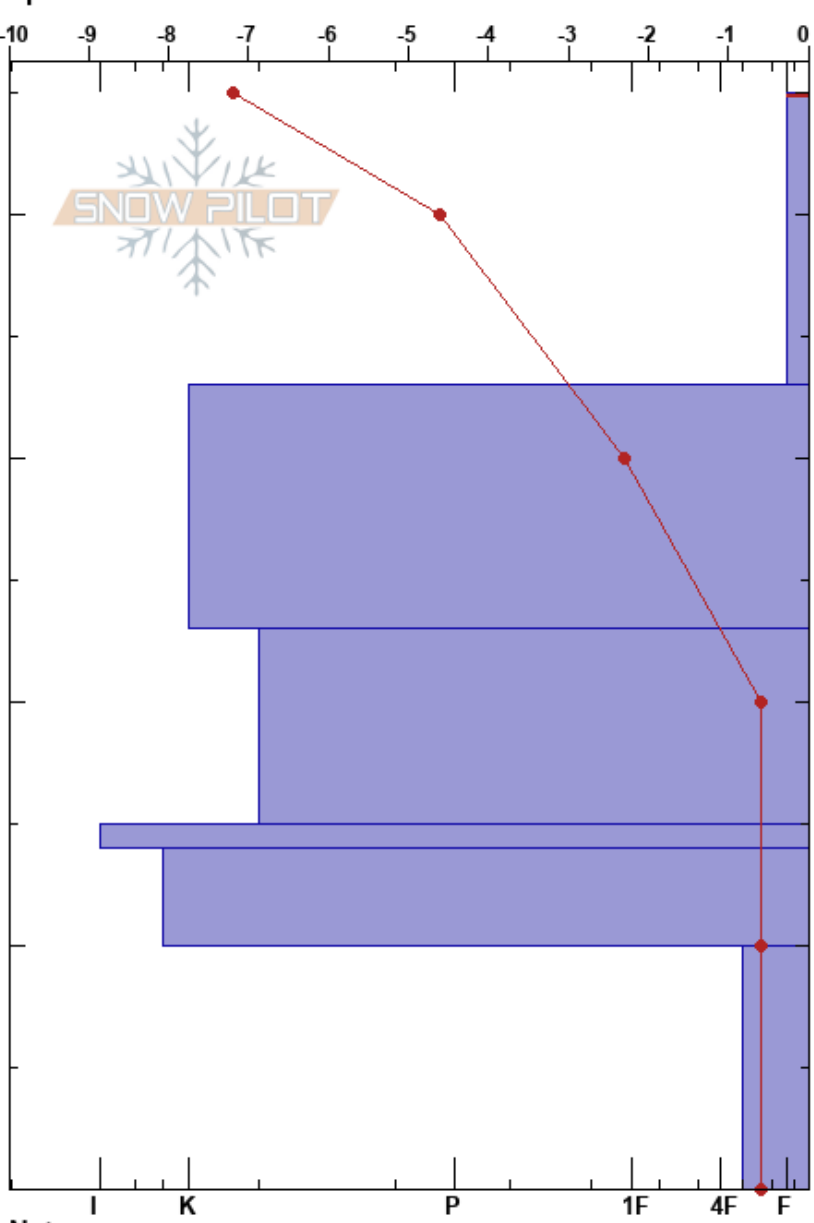

Steinskarfjellet low
 Kvaløya
 Norway
 Elevation: 230 m
 Aspect: N
 Specifics:

Paul Velsand
 01/02/2017 - 11:45
 Co-ord: 33W 639468E 7732280N
 Slope Angle: 5°
 Wind Loading: yes

Stability: **HS:45**
 Air Temperature: -5°C
 Sky Cover: OVC
 Precipitation: S-1
 Wind: S Moderate

PF:13
 45-33cm: Problematic layer
 10-0cm: Packing under compression

Form	Crystal		Moisture	ρ kg/m ³	Stability tests & Layer comments
	Size				
/	1.5		D	120	
⊙⊙	1.5		D		← ECTN19 @25cm ← ECTN21 @25cm
⊙⊙	2		D	310	
■					
⊙⊙	1.5		D		
○	5		M	400	10-0cm: Packing under compression