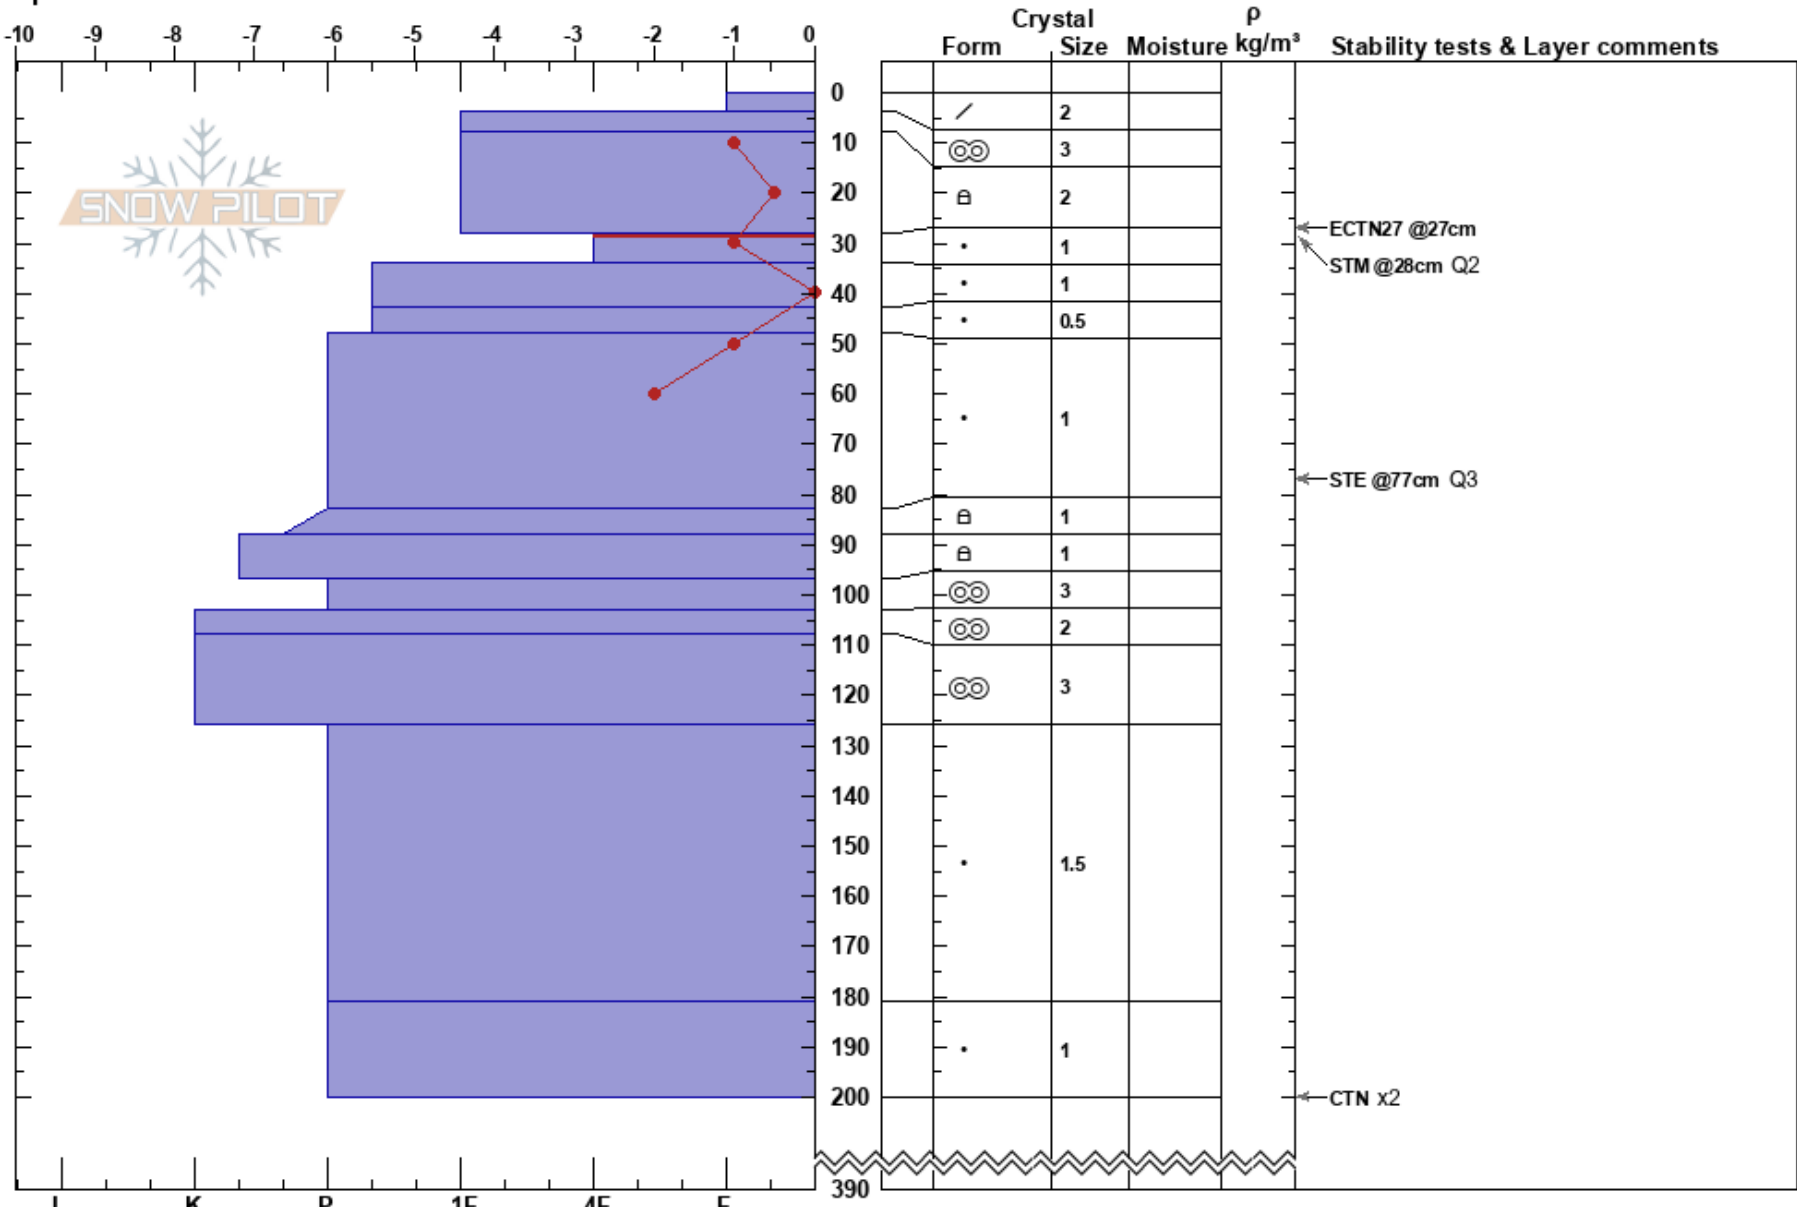

Pre Pro 1 Practice
 Mount Rainier -Paradise
 WA
 Elevation: 5900 ft
 Aspect: 50°
 Specifics:

Andrew Dyer
 03/23/2019 - 11:00am
 Co-ord: 10T 597140W 5183238N
 Slope Angle: 18°
 Wind Loading: no

Stability: Very Good HS:390
 Air Temperature: 3°C PF:10 28-34cm:Problematic layer
 Sky Cover: SCT
 Precipitation: NO
 Wind: W Calm

Layer Notes:

Notes: