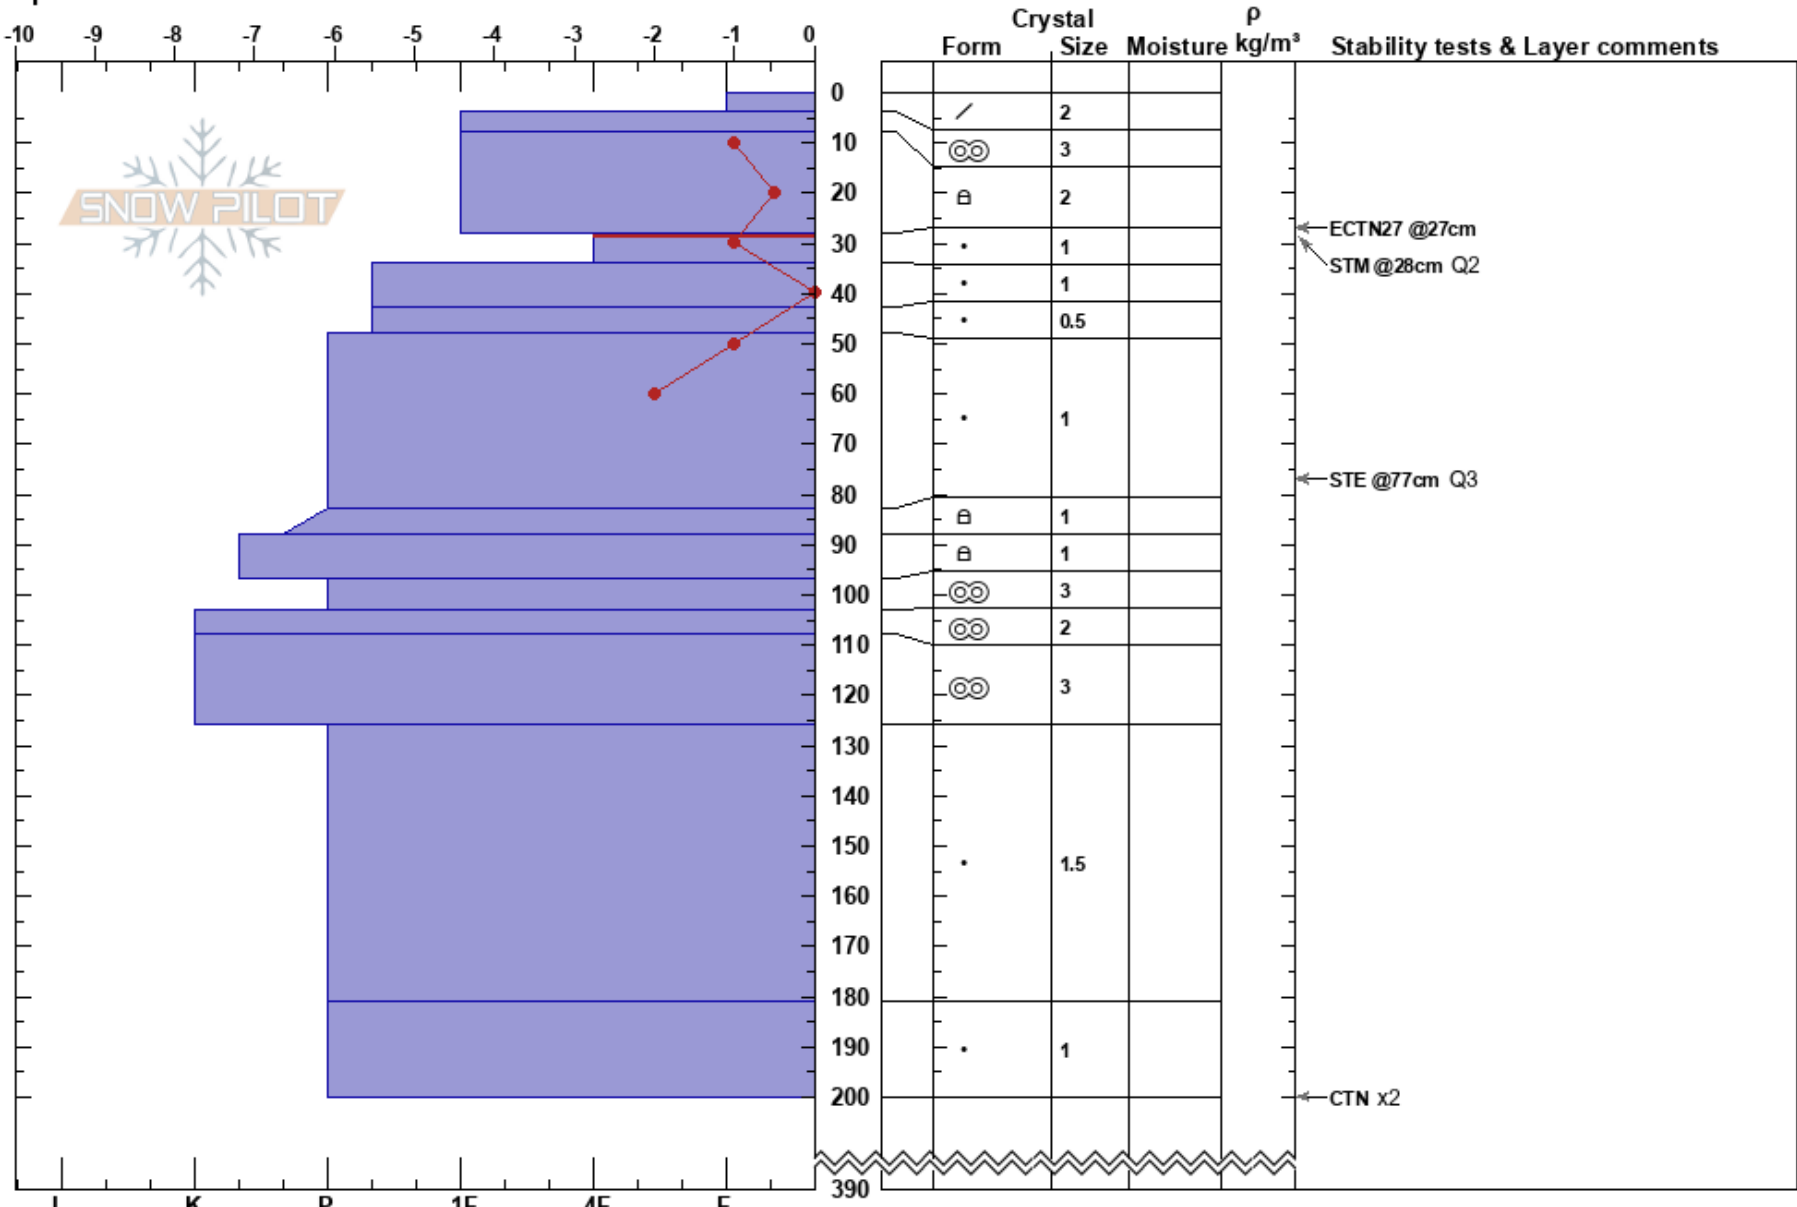

Pre Pro 1 Practice
 Mount Rainier -Paradise
 WA
 Elevation: 5900 ft
 Aspect: 50°
 Specifics:

Andrew Dyer
 03/23/2019 - 11:00am
 Co-ord: 10T 597140W 5183238N
 Slope Angle: 18°
 Wind Loading: no

Stability: Very Good HS:390
 Air Temperature: 3°C PF:10 28-34cm:Problematic layer
 Sky Cover: SCT
 Precipitation: NO
 Wind: W Calm