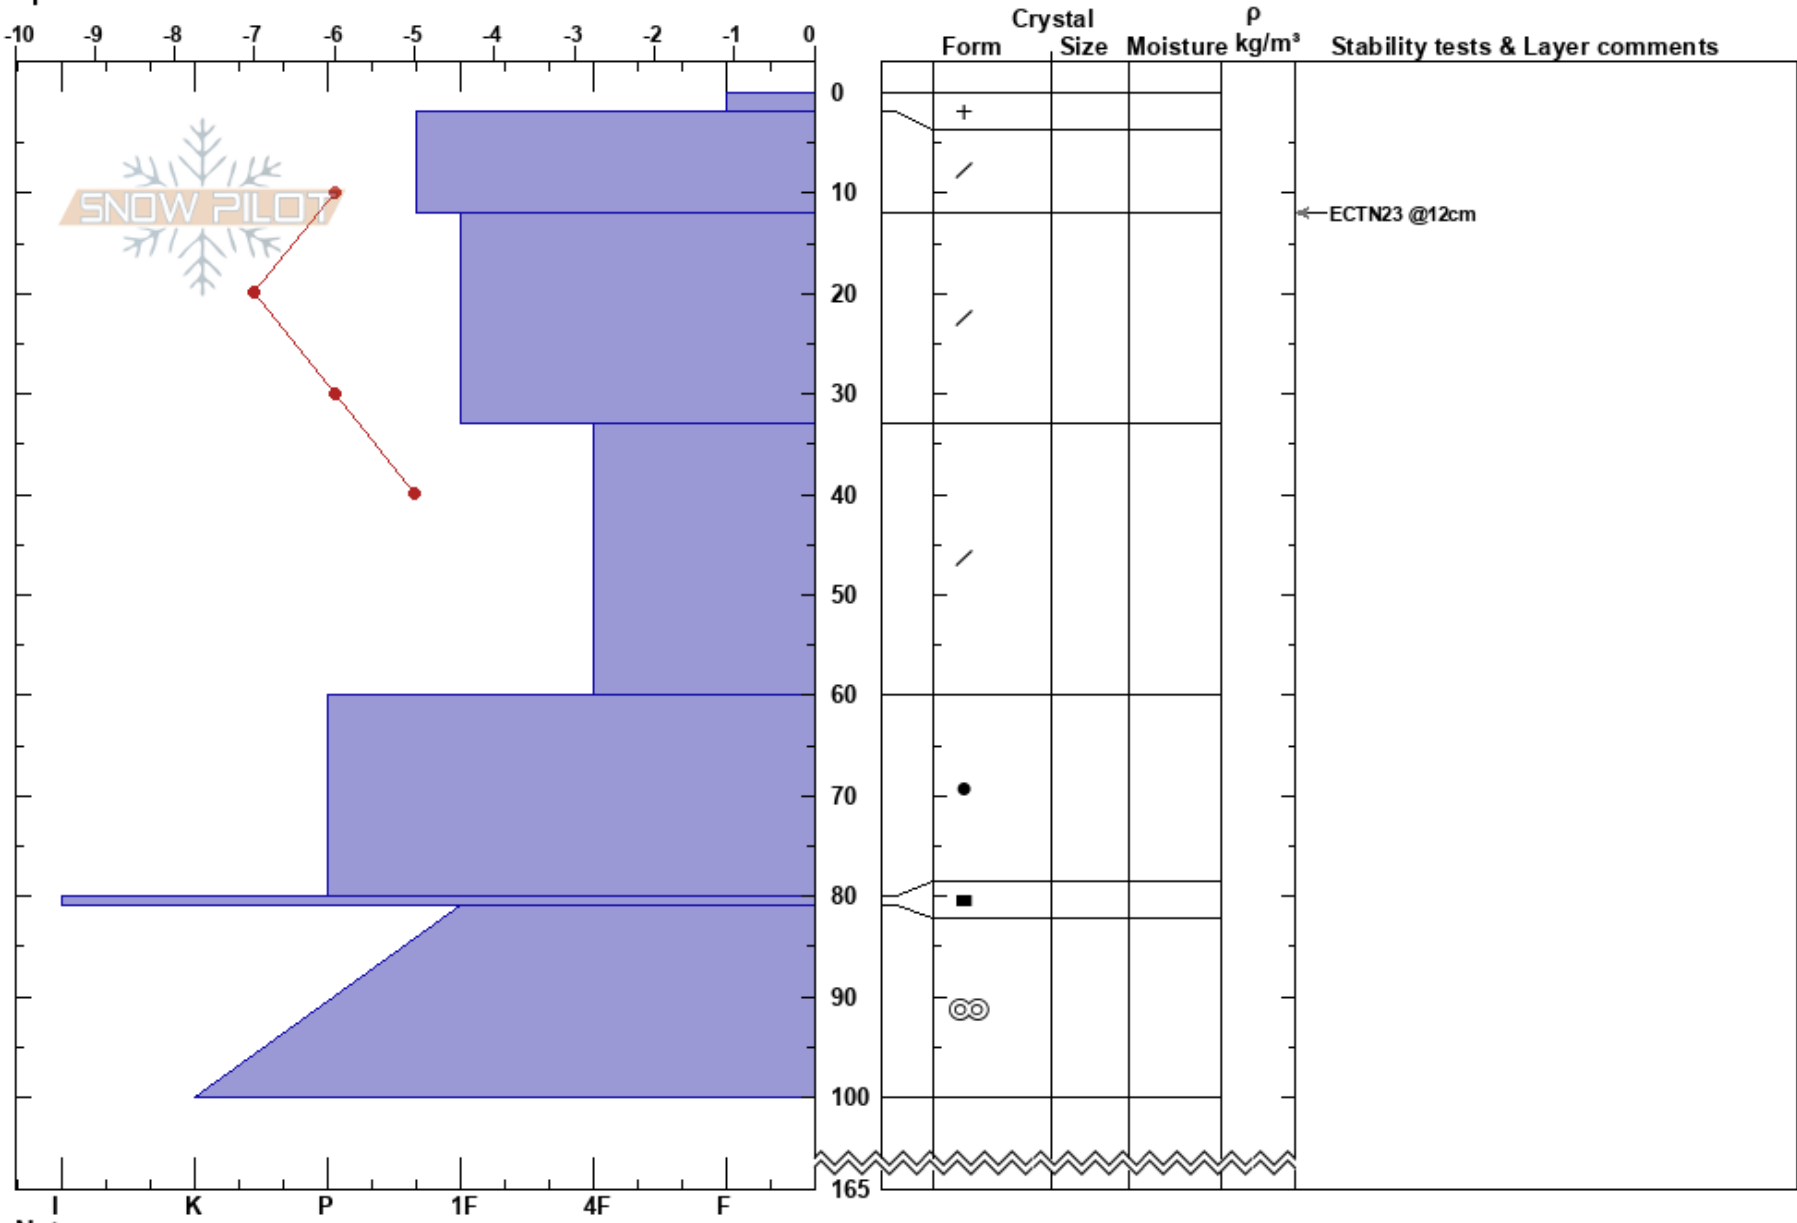

Klitvallen
 Gardfjället
 Sweden
 Elevation: 795 m
 Aspect: 135°
 Specifics:

Sven Olofsson
 26/03/2019 - 11:30
 Co-ord: 65.28434N, 15.85992E
 Slope Angle: 21°
 Wind Loading:

Stability:
 Air Temperature: -4°C
 Sky Cover: CLR
 Precipitation: NO
 Wind: Calm

HS:165

Layer Notes:

Notes: