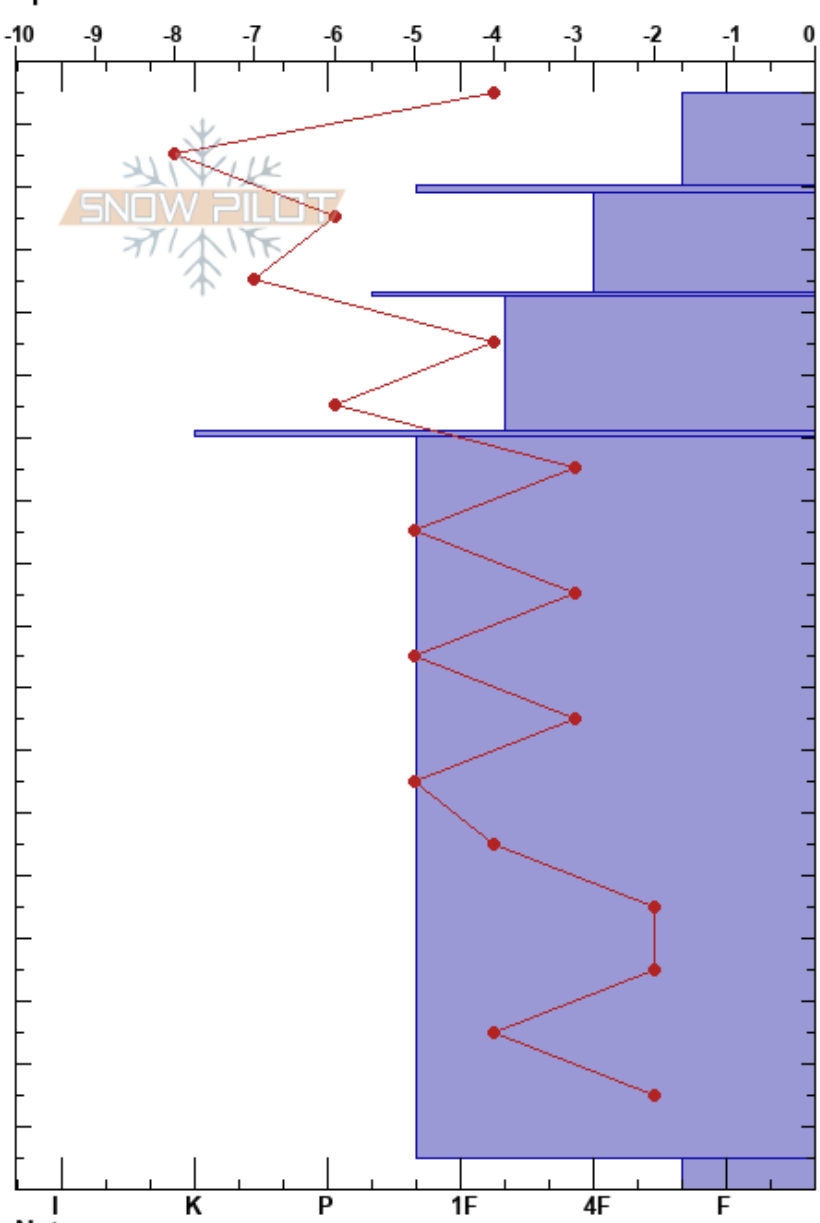

Spruces red group
 Central Wasatch
 UT
 Elevation: 2280 m
 Aspect: NW
 Specifics:

Logan Jamison
 03/19/2019 - 1:00pm
 Co-ord: 40.63959N, -111.63883W
 Slope Angle:
 Wind Loading:

Stability:
 Air Temperature: -1°C
 Sky Cover: CLR
 Precipitation: NO
 Wind:

HS:175 Layer Notes:

Altitude	Crystal		ρ kg/m ³	Stability tests & Layer comments
	Form	Size		
175				
170	/			
160	■			
150	●			
140	■			
130	●			
120	■			
110				
100				
90				
80				
70				
60	●			
50				
40				
30				
20				
10				
0	^			