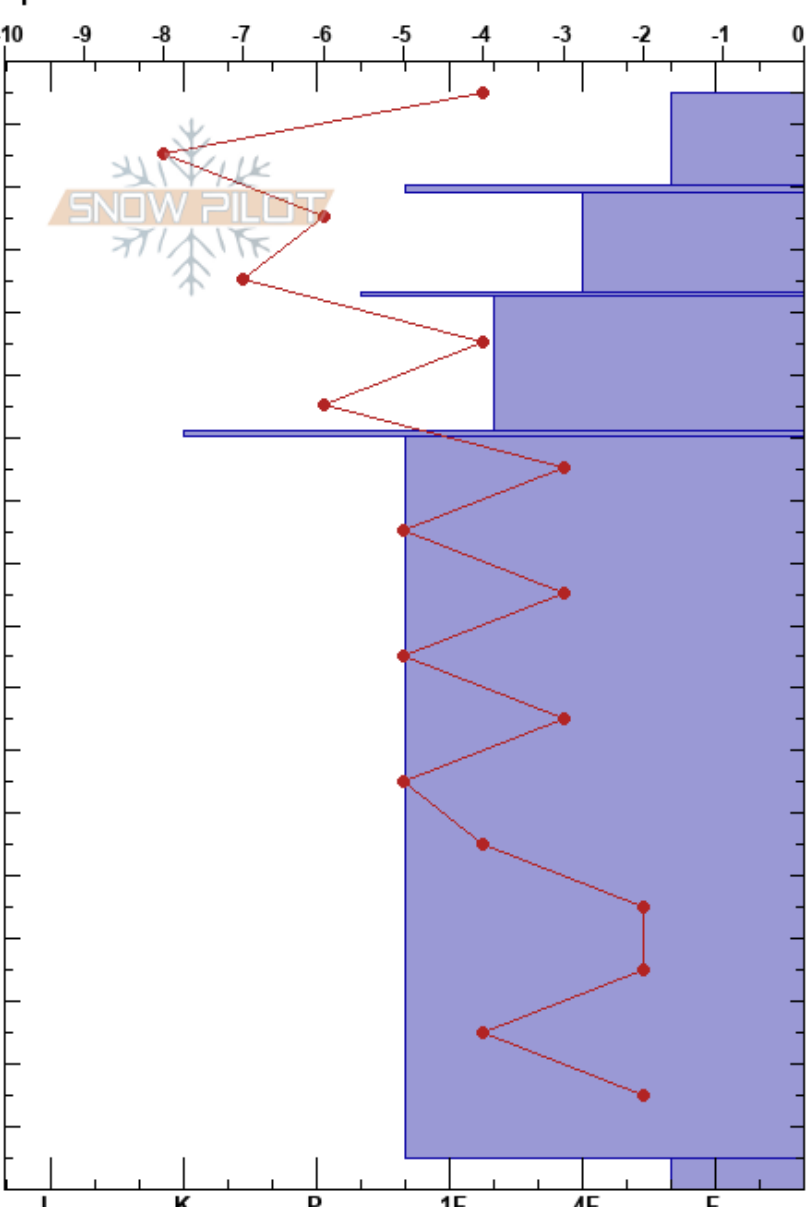

Spruces red group
 Central Wasatch
 UT
 Elevation: 2280 m
 Aspect: NW
 Specifics:

Logan Jamison
 03/19/2019 - 1:00pm
 Co-ord: 40.63959N, -111.63883W
 Slope Angle:
 Wind Loading:

Stability:
 Air Temperature: -1°C
 Sky Cover: CLR
 Precipitation: NO
 Wind:

HS:175 Layer Notes:

Altitude	Crystal		ρ kg/m ³	Stability tests & Layer comments
	Form	Size		
175				
170	/			
160	■			
150	●			
140	■			
130	●			
120	■			
110				
100				
90				
80				
70				
60	●			
50				
40				
30				
20				
10				
0	^			