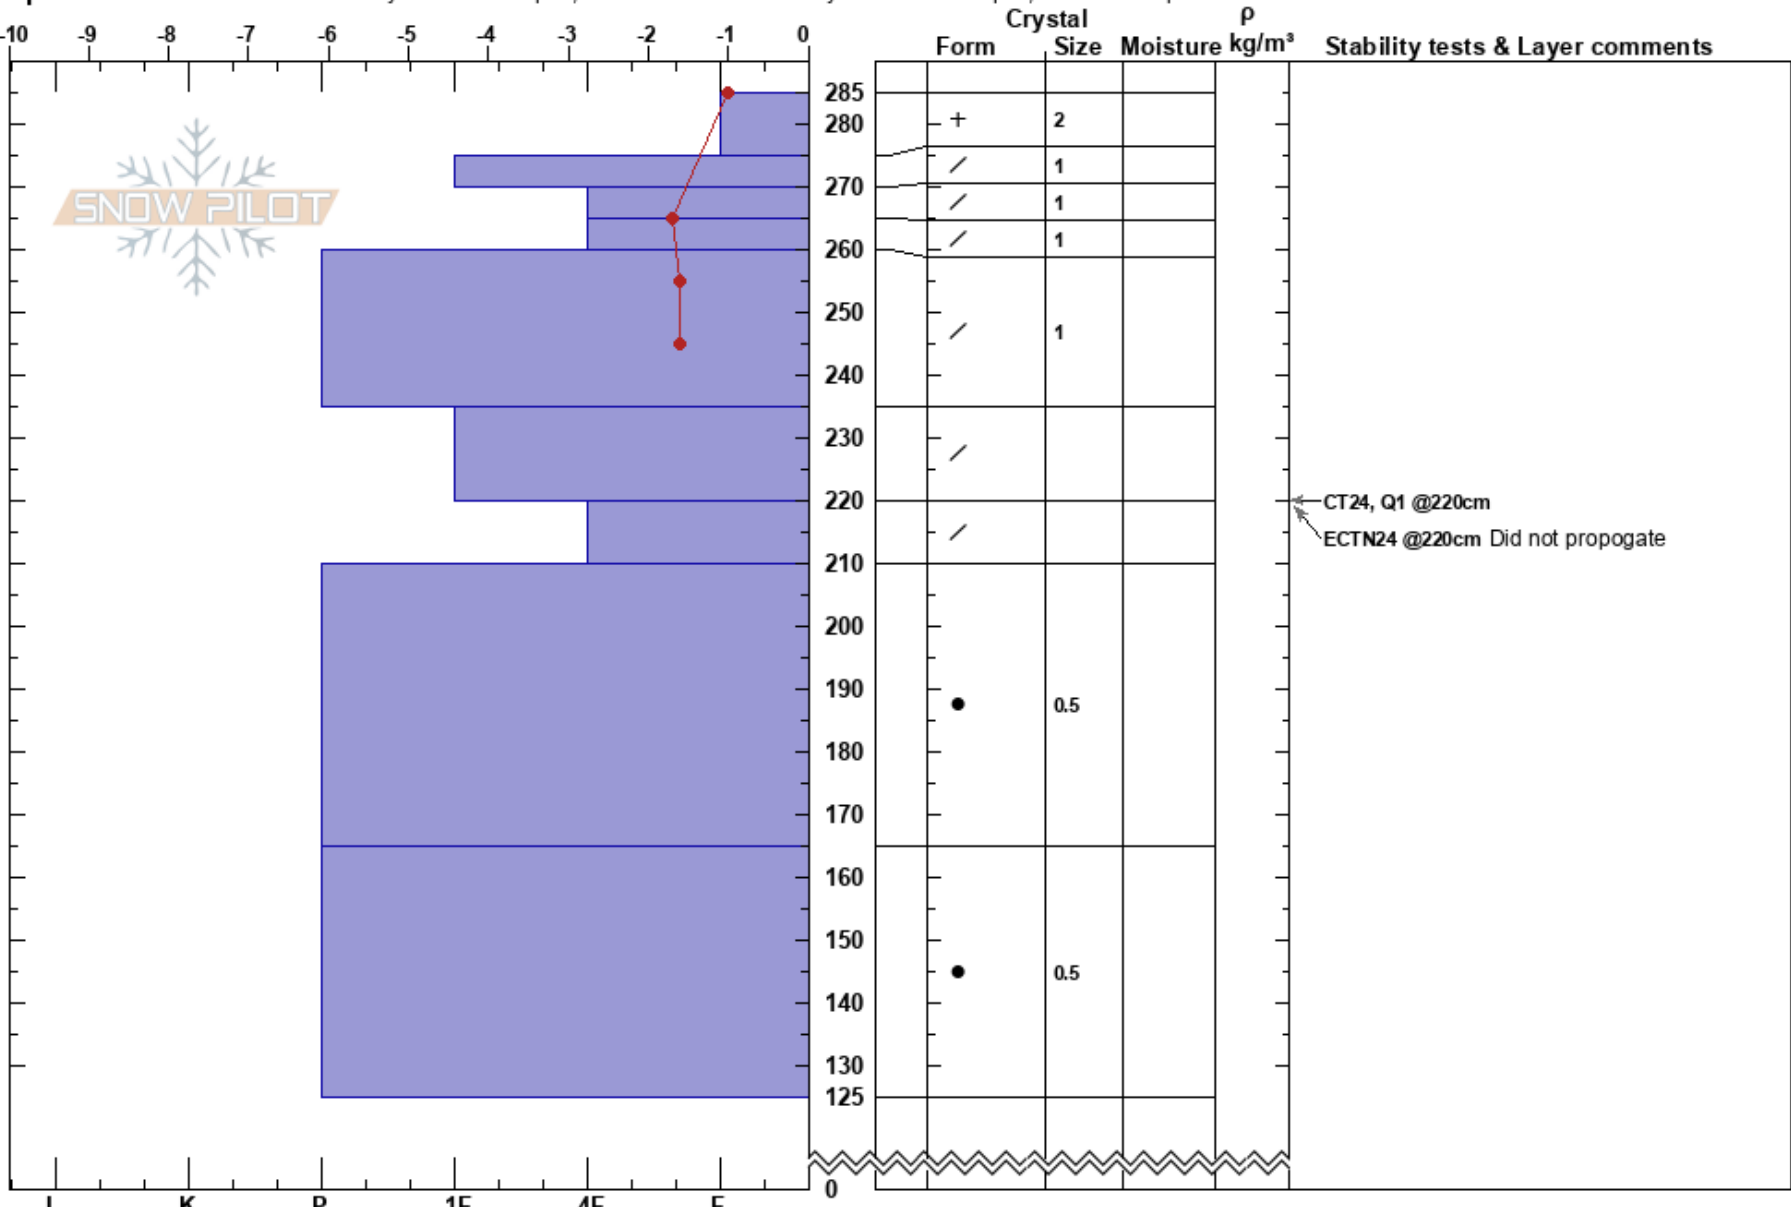

RFS
 Chugach Range
 AK
 Elevation: 1342 m
 Aspect: NE

Mia Tucholke
 03/24/2019 - 12:00pm
 Co-ord: 06V 576828W 6782803N
 Slope Angle: 27°
 Wind Loading: yes

Stability: Fair
 Air Temperature: -0.8°C
 Sky Cover: OVC
 Precipitation: S-1
 Wind: S Light Breeze

HS:285
 PF:22 220-210cm:Problematic layer

Specifics: Recent avalanche activity on similar slopes; Recent avalanche activity on different slopes; We skied slope

Notes: Problem layer may be the interface of the new snow on top of the 3/9 surface facets. ECT resulted in resistant planar but without propagation across entire column.