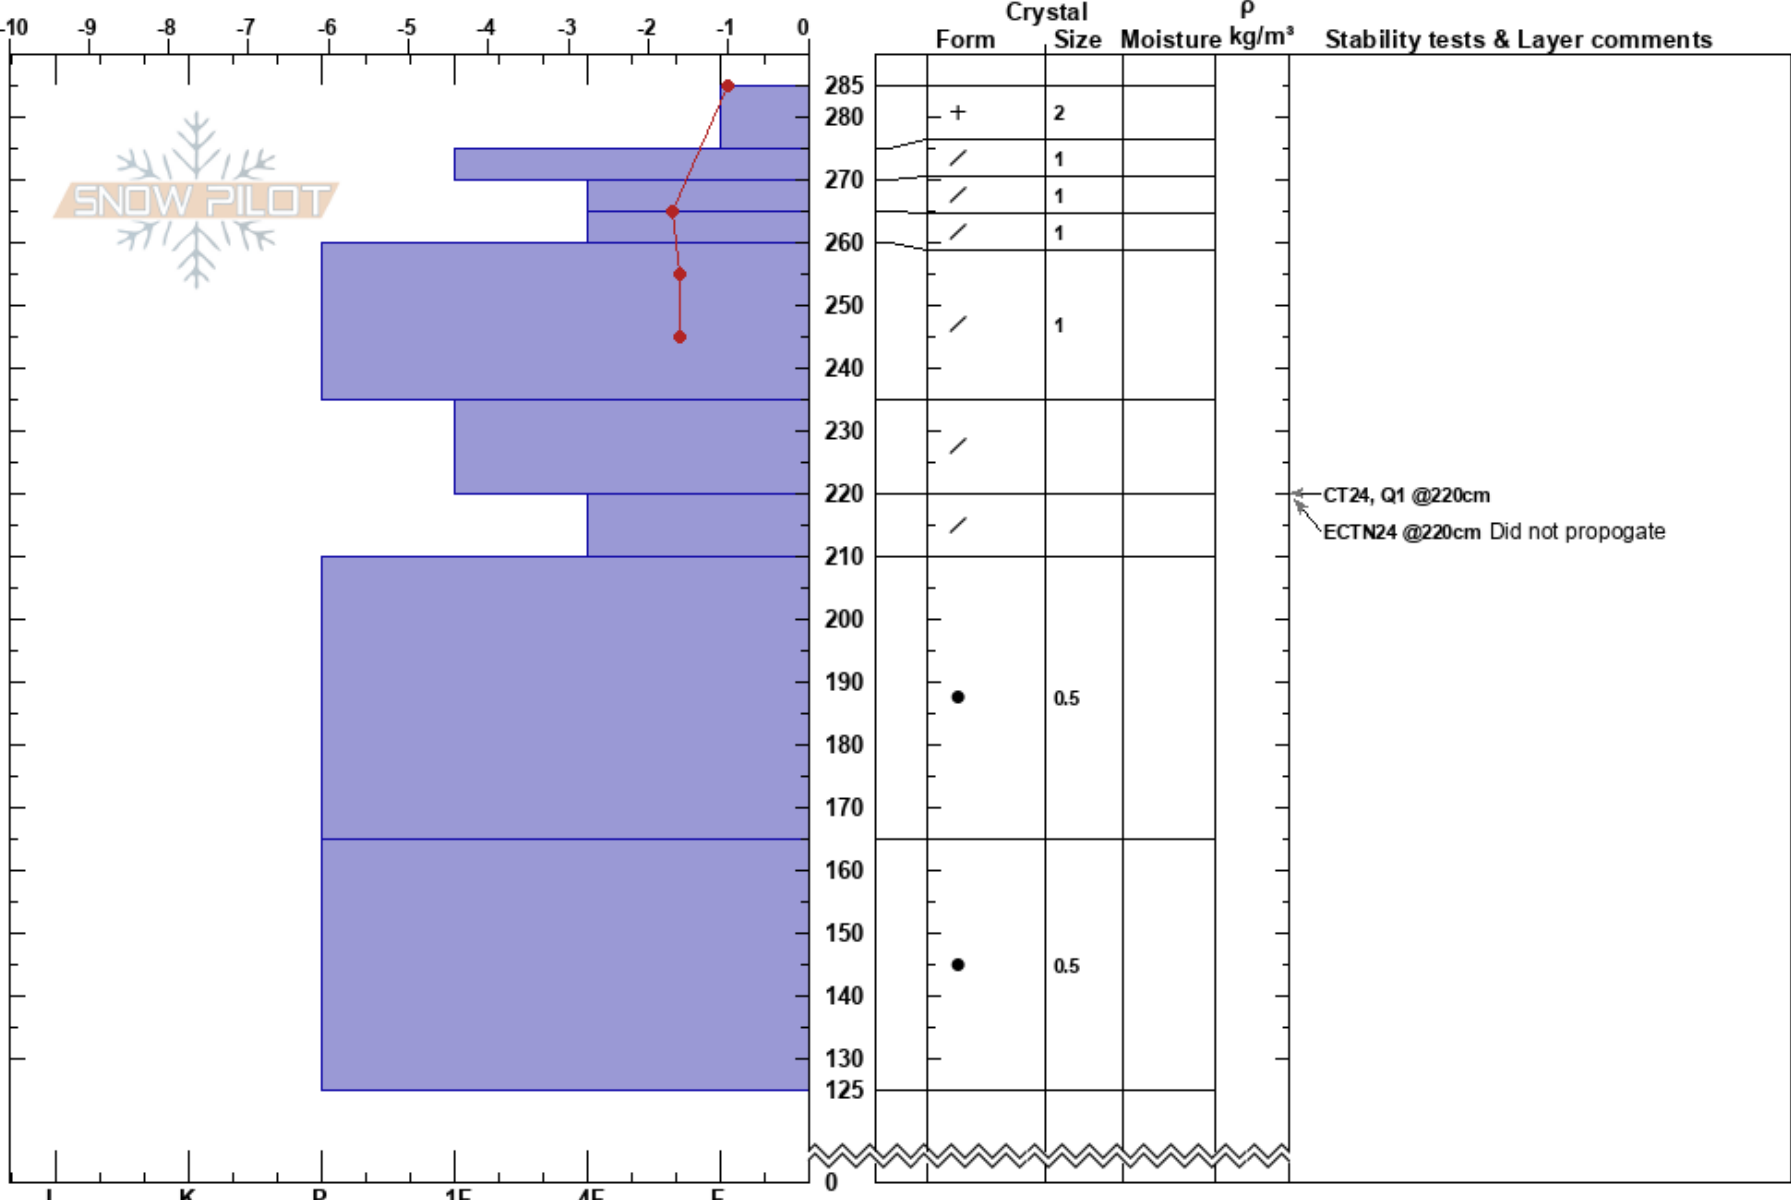

RFS
 Chugach Range
 AK
 Elevation: 1342 m
 Aspect: NE

Mia Tucholke
 03/24/2019 - 12:00pm
 Co-ord: 06V 576828W 6782803N
 Slope Angle: 27°
 Wind Loading: yes

Stability: Fair
 Air Temperature: -0.8°C
 Sky Cover: OVC
 Precipitation: S-1
 Wind: S Light Breeze

HS:285
 PF:22 220-210cm:Problematic layer

Specifics: Recent avalanche activity on similar slopes; Recent avalanche activity on different slopes; We skied slope

Notes: Problem layer may be the interface of the new snow on top of the 3/9 surface facets. ECT resulted in resistant planar but without propagation across entire column.