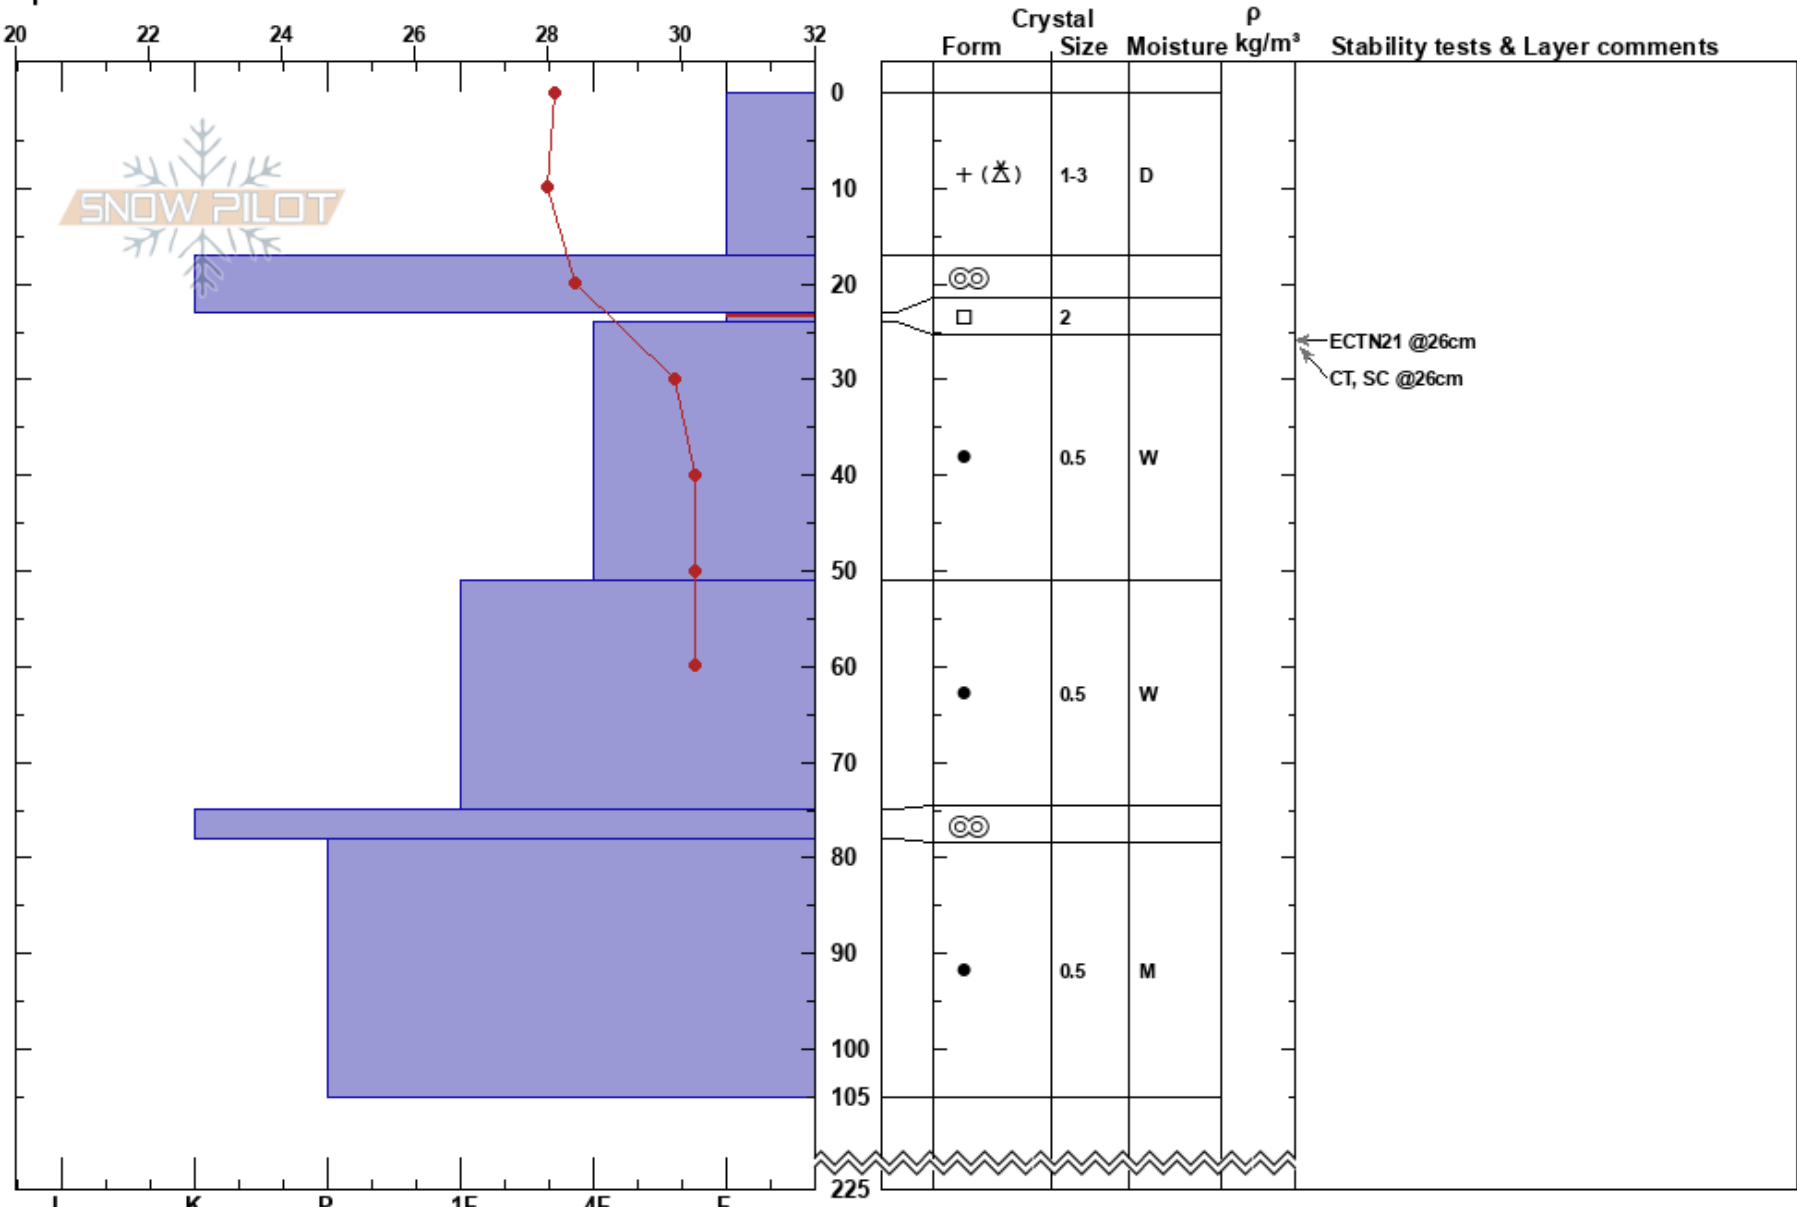

Huntsman's
 Huntsmans Ridge
 CO
 Elevation: 9800 ft
 Aspect: S
 Specifics:

Sam Feuerborn
 03/23/2019 - 12:00pm
 Co-ord:
 Slope Angle: 18°
 Wind Loading:

Stability:
 Air Temperature: 32.1°F PF: 15 23-24cm: Problematic layer
 Sky Cover: OVC
 Precipitation: S2
 Wind: Calm

Notes: Sky cleared at end of pit tests to SCT