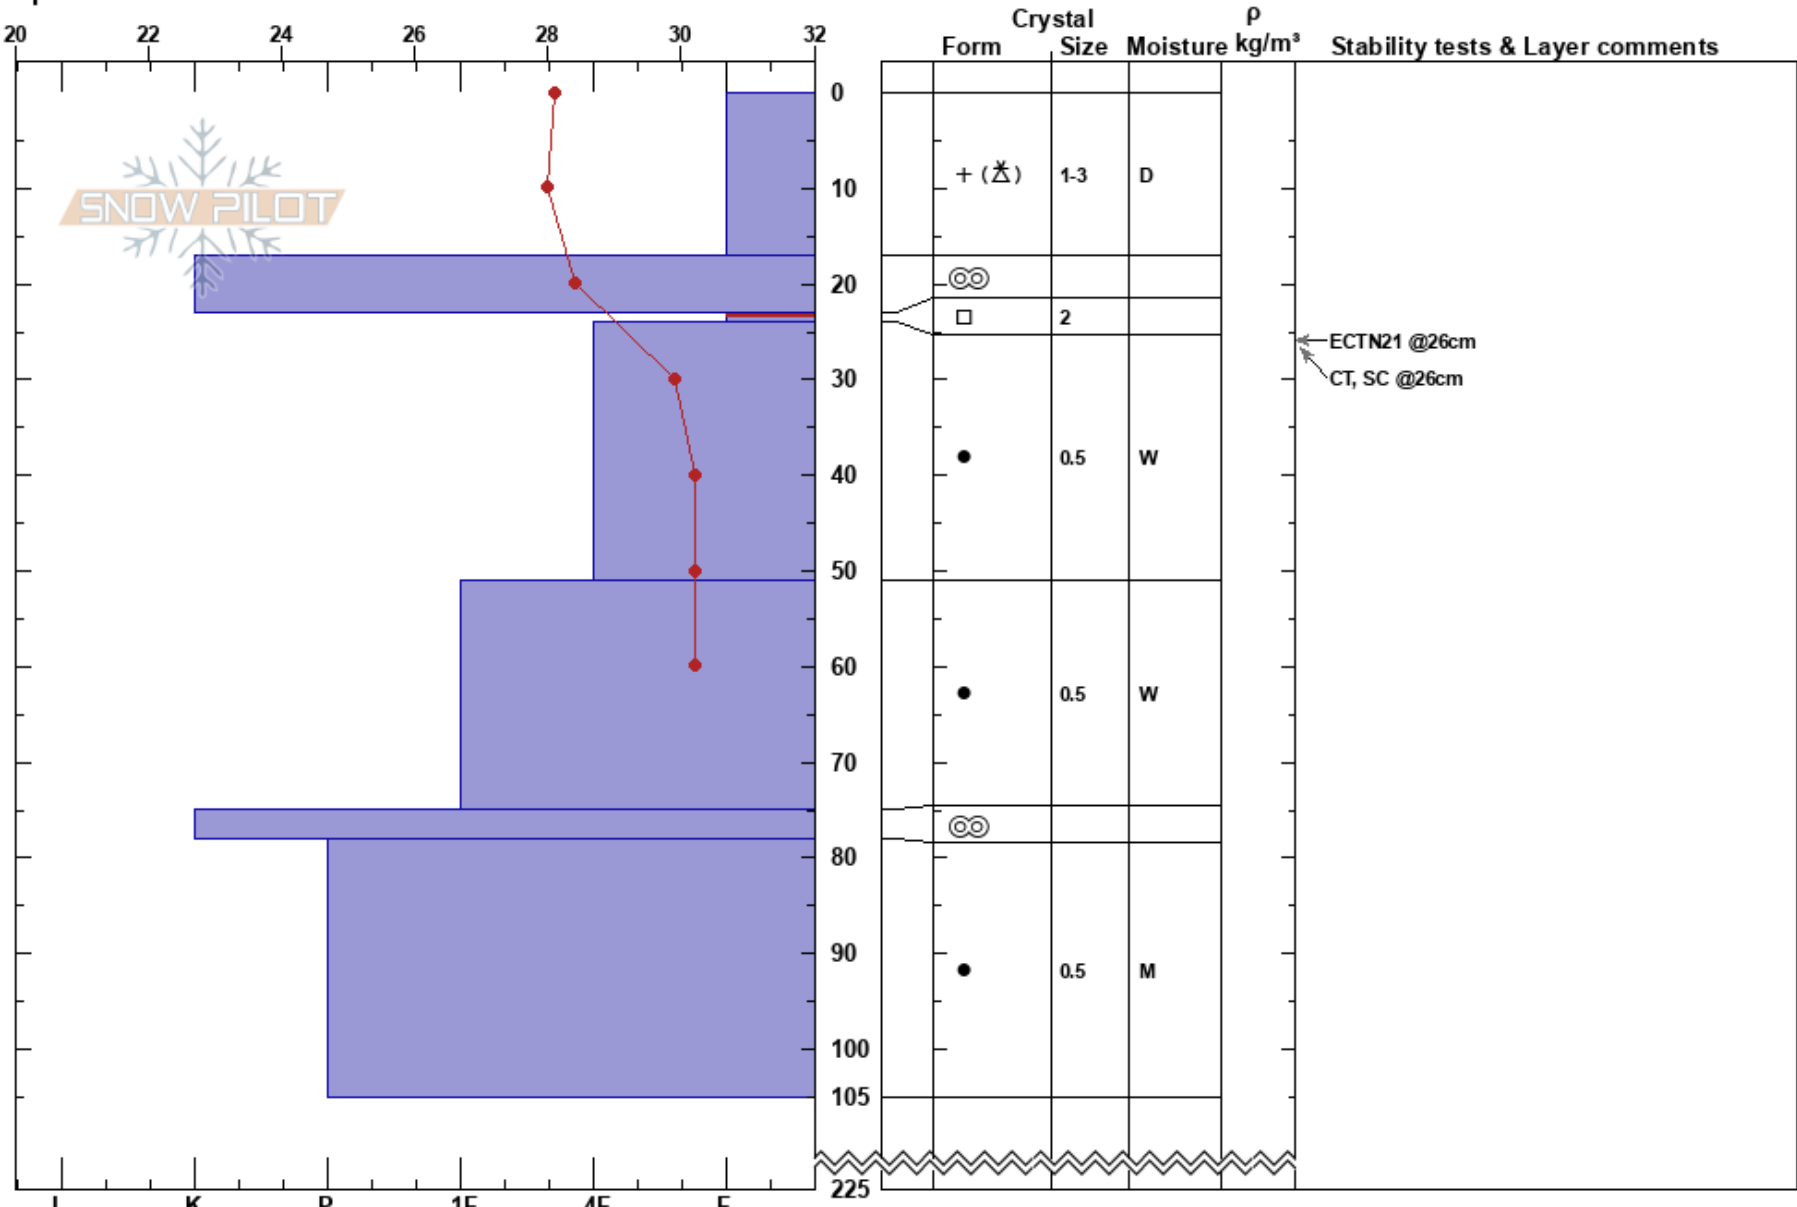

Huntsman's  
 Huntsmans Ridge  
 CO  
 Elevation: 9800 ft  
 Aspect: S  
 Specifics:

Sam Feuerborn  
 03/23/2019 - 12:00pm  
 Co-ord:  
 Slope Angle: 18°  
 Wind Loading:

Stability:  
 Air Temperature: 32.1°F PF: 15 23-24cm: Problematic layer  
 Sky Cover: OVC  
 Precipitation: S2  
 Wind: Calm

Notes: Sky cleared at end of pit tests to SCT