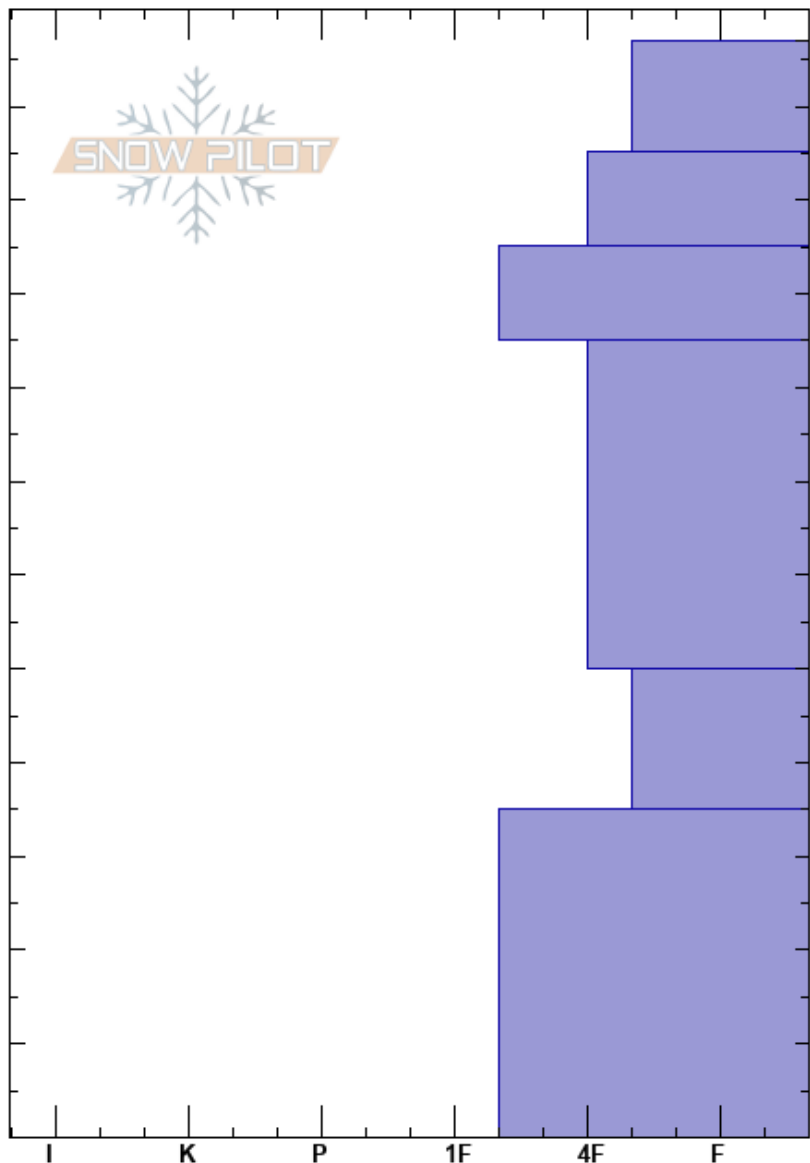

South Saddle
 Bridger Range
 MT
Elevation: 8770 ft
Aspect: 105°
Specifics: Ski tracks on slope

Andrew Schauer
 03/23/2019 - 12:00pm
Co-ord: 45.78937N, -110.93668W
Slope Angle: 35°
Wind Loading: no

Stability: Fair **HS:**117 **Layer Notes:**
Air Temperature: 3°C **PF:**50 50-35cm:Problematic layer
Sky Cover: FEW
Precipitation: NO
Wind: SW Light Breeze

Depth (cm)	Crystal Form	Crystal Size	Moisture	ρ kg/m ³	Stability tests & Layer comments
117					
110	⊕		W		
100			M		
90			M		
85					← ECTP16 @85cm
80					
70			M		
60					
50					
40	^		M		
30					
20			M		
10					
0					

Notes: Snowpack was isothermal to the ground