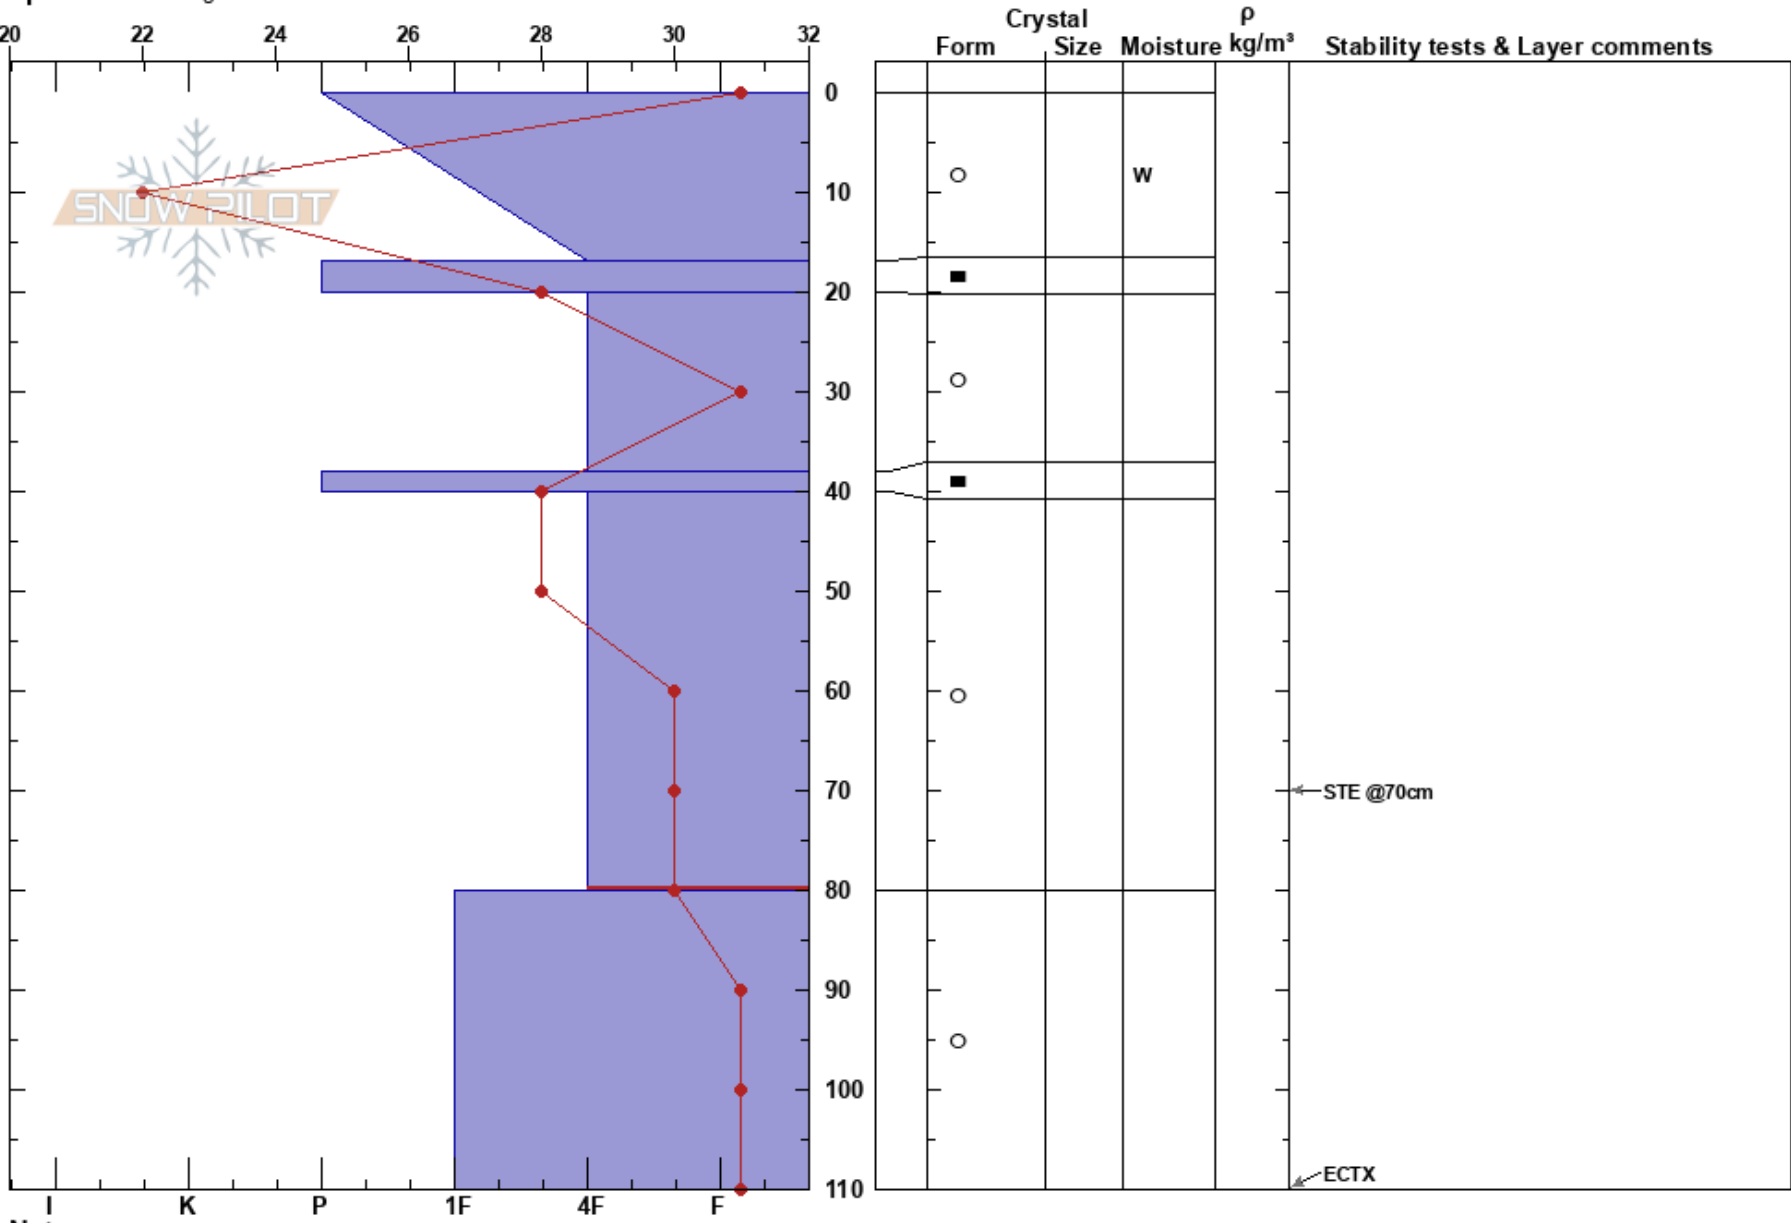

Haskills Slide
 Whitefish
 MT
 Elevation: 5940 ft
 Aspect: E
 Specifics: Pit dug in a Ski Area

Jamie Burkholder
 03/23/2019 - 10:00am
 Co-ord: 48.49279N, -114.33751W
 Slope Angle: 40°
 Wind Loading:

Stability: **HS:110**
 Air Temperature: 29°F PF:90 40-80cm:Problematic layer
 Sky Cover: CLR
 Precipitation: NO
 Wind: Calm

Notes: hasty pit near skier triggered avalanche.