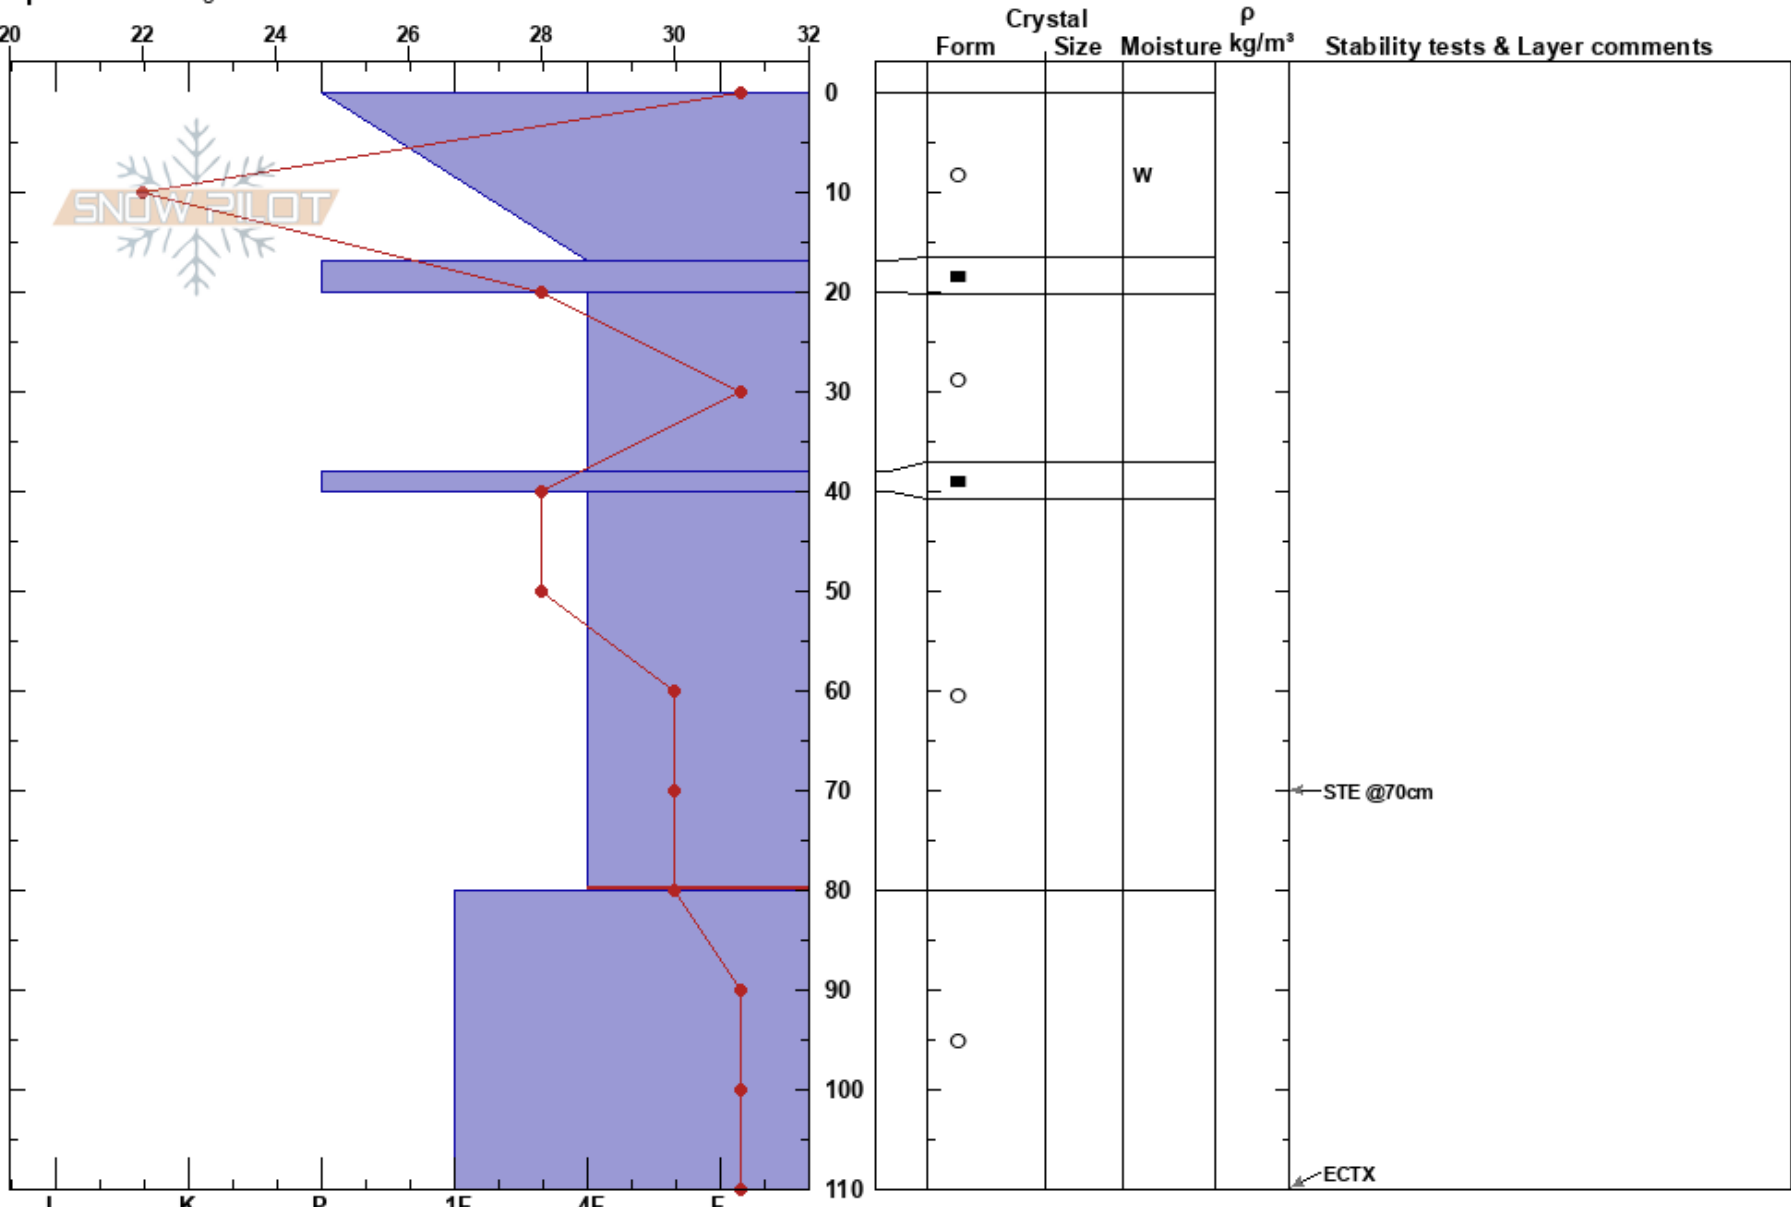

Haskills Slide
 Whitefish
 MT
 Elevation: 5940 ft
 Aspect: E
 Specifics: Pit dug in a Ski Area

Jamie Burkholder
 03/23/2019 - 10:00am
 Co-ord: 48.49279N, -114.33751W
 Slope Angle: 40°
 Wind Loading:

Stability: **HS:110**
 Air Temperature: 29°F PF:90 40-80cm:Problematic layer
 Sky Cover: CLR
 Precipitation: NO
 Wind: Calm

Notes: hasty pit near skier triggered avalanche.