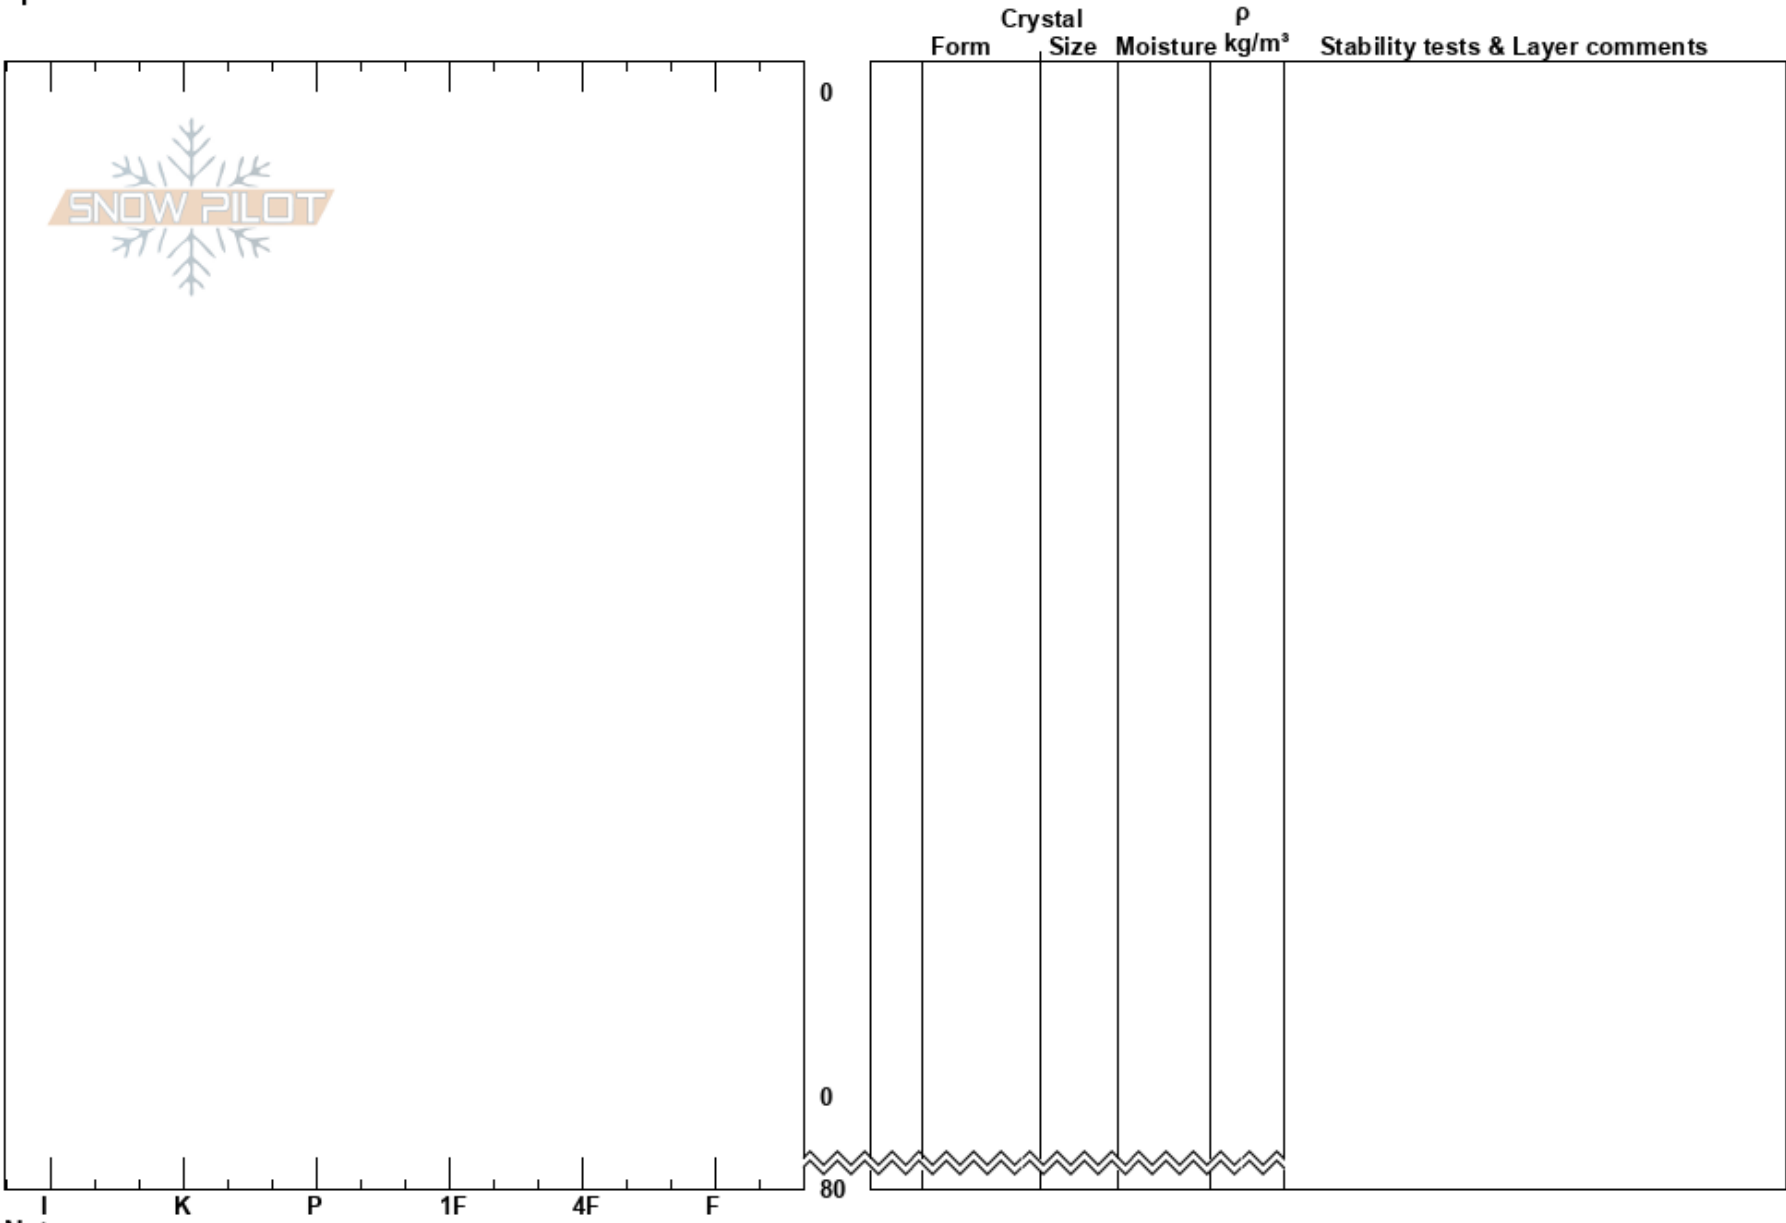

Skalafjall
Norðanverðir Vestfirð
Iceland
Elevation: 600 m
Aspect: 180°
Specifics:

Jóhann Hannibalsson
23/03/2019 - 00:12
Co-ord: 66.11313N, -23.30475W
Slope Angle: 25°
Wind Loading:

Stability:
Air Temperature: -3.5°C
Sky Cover: OVC
Precipitation:
Wind: SE Moderate

HS:80

Layer Notes:

Notes: