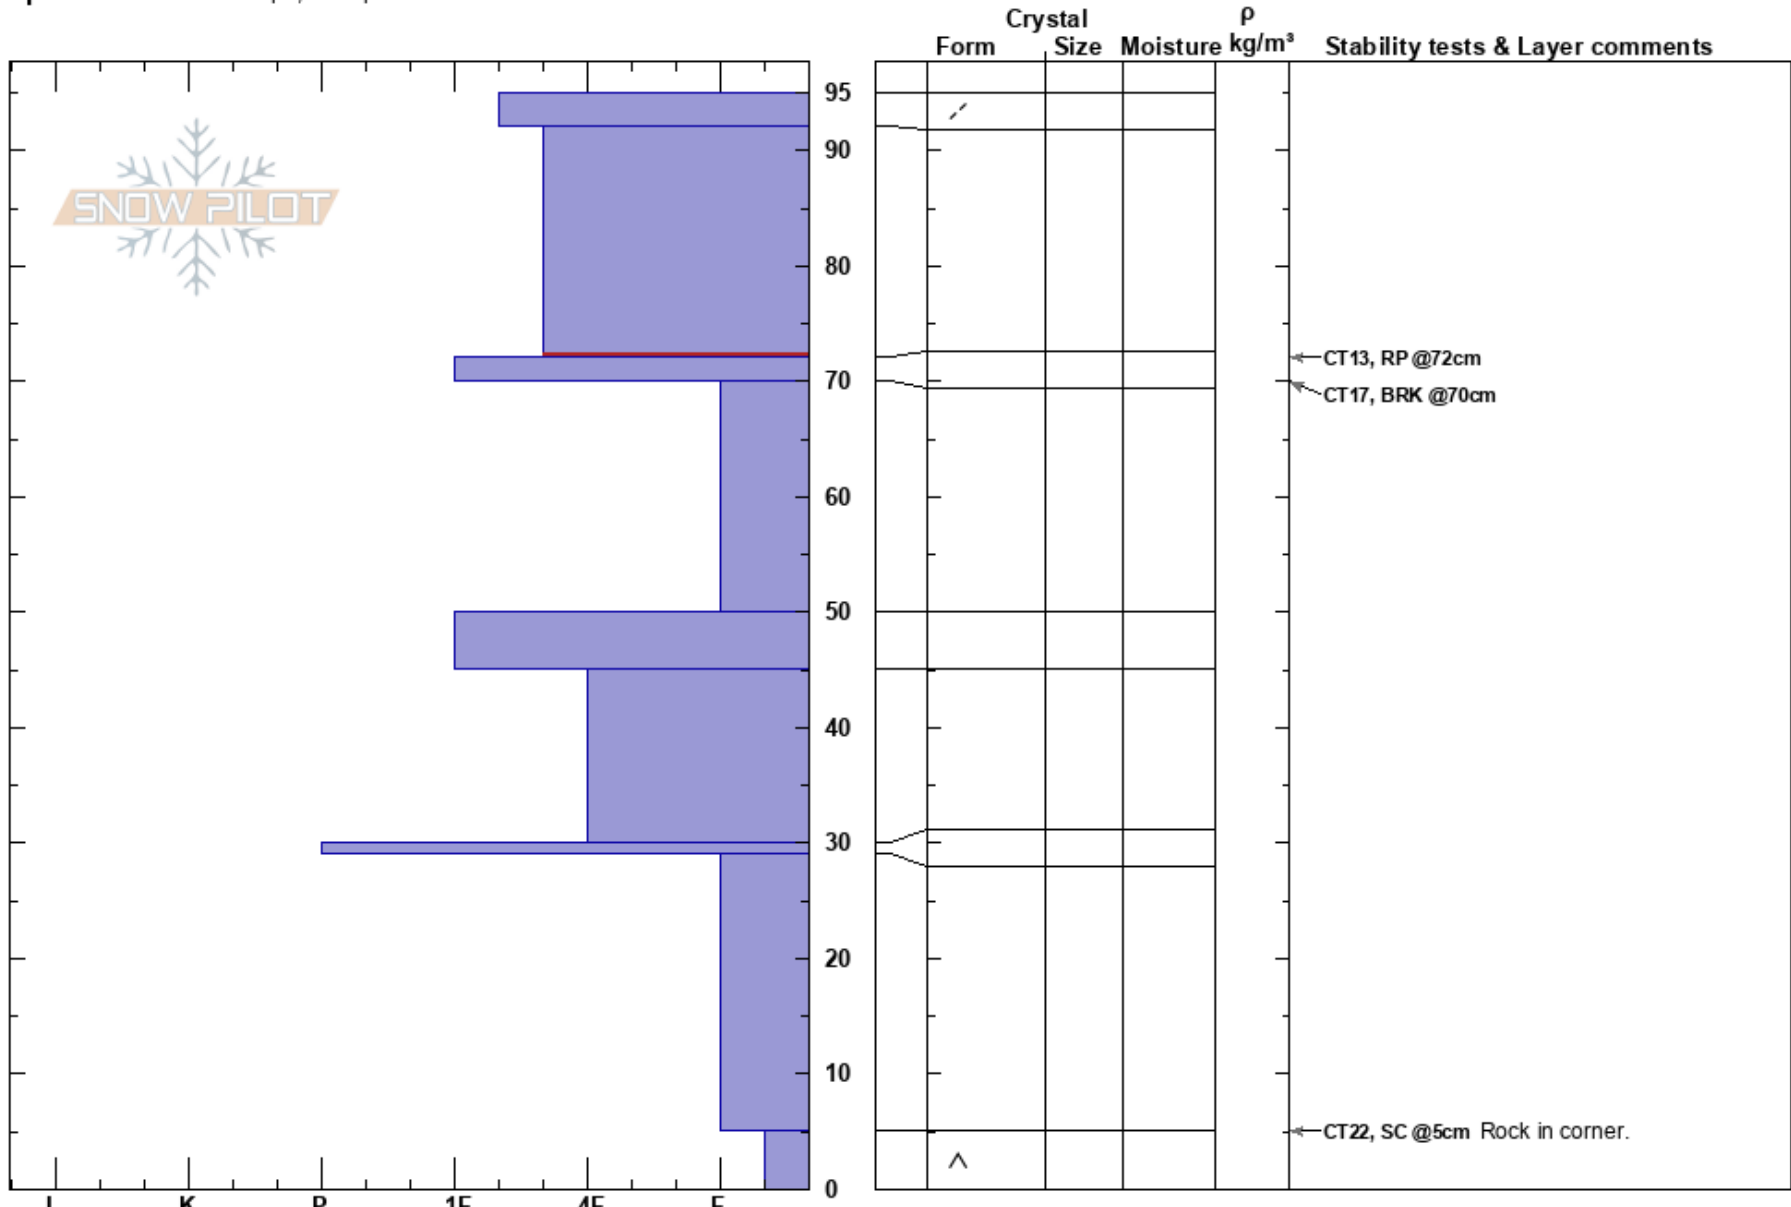

Mt Warren
 Sierra Nevada
 CA
 Elevation: 11800 ft
 Aspect: NE
 Specifics: We skied slope; Poor pit location

AJ Kaufmann
 03/22/2019 - 1:00pm
 Co-ord: 37.99050N, -119.21950W
 Slope Angle: 38°
 Wind Loading:

Stability: Very Good HS:95
 Air Temperature: PS:2 92-72cm:Problematic layer
 Sky Cover: BKN
 Precipitation: NO
 Wind: Light Breeze

Notes: Swirling light wind gusting to moderate, high level clouds moving in throughout the day. Clear at 6am, 6/8 cloud cover by 1pm. Partial intrusion of rock into bottom 40cm of one corner of the column which may have affected the failure on the faceted layer.